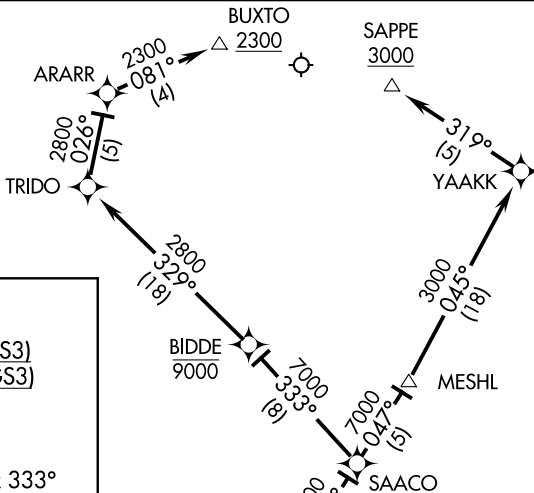

SCOGS THREE ARRIVAL (RNAV)

PORTLAND APP CON ★
119.75 269.35
ATIS
119.05

ARRIVAL ROUTE DESCRIPTION

BRIDGEPORT TRANSITION (BDR.SCOGS3)
CALVERTON TRANSITION (CCC.SCOGS3)

From SCOGS on track 048° to SAACO.

Landing Rwy 11: From SAACO on track 333° to cross BIDDE at or below 9000, then on track 329° to TRIDO, then on track 026° to ARARR, then on track 081° to cross BUXTO at or above 2300. Expect ILS or LOC Rwy 11.

Landing Rwy 29: From SAACO on track 047° to MESH, then on track 045° to YAAKK, then on track 319° to cross SAPPE at or above 3000. Expect ILS or LOC to Rwy 29.

- NOTE: RNAV 1.
- NOTE: DME/DME/IRU or GPS required.
- NOTE: RADAR required for non-GPS aircraft.
- NOTE: Expect PORTLAND APP CON to issue runway transition 10 NM prior to SAACO.

NOTE: Chart not to scale.

SCOGS THREE ARRIVAL (RNAV)

(SCOGS.SCOGS3) 10DEC15

NE-1, 25 FEB 2021 to 25 MAR 2021

NE-1, 25 FEB 2021 to 25 MAR 2021