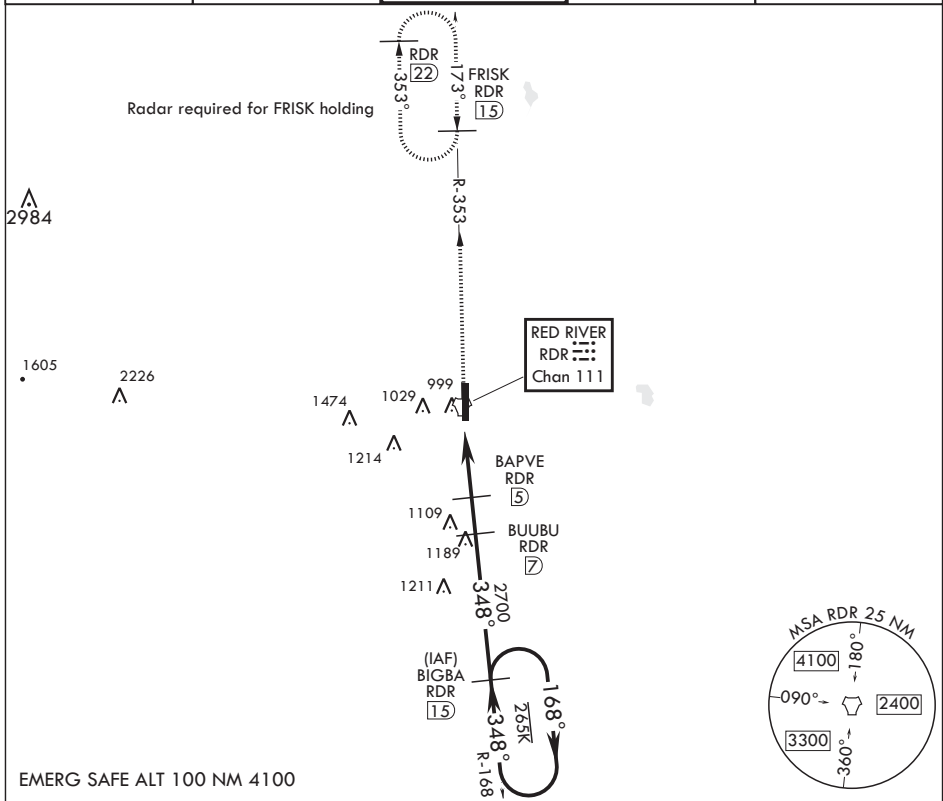

GRAND FORKS, NORTH DAKOTA

TACAN RWY 35

TACAN RDR Chan 111	APCH CRS 348°	Rwy ldg 12,351	TDZE 911
		Arprt Elev 911	

AL-5010 (USAF)

GRAND FORKS AFB (KRDR)

* When ALS inop, increase CAT AB RVR to 55 and vis to 1 mile,
CAT CDE RVR to 60 and vis to 1 1/8 miles.
** Circling E of Rwy 17-35 not authorized.

MISSED APPROACH: Climb to 3000 on RDR TACAN R-353 to FRISK and hold.

ATIS 273.45	APP CON 118.1 318.1	RED RIVER TOWER 124.9 349.0	GND CON 119.15 275.8	CLNC DEL 119.15 360.7
----------------	------------------------	--------------------------------	-------------------------	--------------------------

EMERG SAFE ALT 100 NM 4100

GRAND FORKS, NORTH DAKOTA

47°58'N - 97°24'W

GRAND FORKS AFB (KRDR)

Amdt 3 26APR18

TACAN RWY 35

NC-1, 25 FEB 2021 to 25 MAR 2021

NC-1, 25 FEB 2021 to 25 MAR 2021