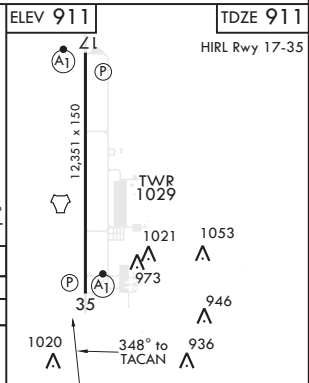

GRAND FORKS, NORTH DAKOTA

TACAN RWY 35

TACAN RDR Chan 111	APCH CRS 348°	Rwy ldg 12,351	TDZE 911
		Arprt Elev 911	

AL-5010 (USAF)

GRAND FORKS AFB (KRDR)

* When ALS inop, increase CAT AB RVR to 55 and vis to 1 mile,
CAT CDE RVR to 60 and vis to 1 1/8 miles.
** Circling E of Rwy 17-35 not authorized.

MISSED APPROACH: Climb to 3000 on RDR TACAN R-353 to FRISK and hold.

ATIS 273.45	APP CON 118.1 318.1	RED RIVER TOWER 124.9 349.0	GND CON 119.15 275.8	CLNC DEL 119.15 360.7
----------------	------------------------	--------------------------------	-------------------------	--------------------------

EMERG SAFE ALT 100 NM 4100

GRAND FORKS, NORTH DAKOTA

47°58'N - 97°24'W

GRAND FORKS AFB (KRDR)

Amdt 3 26APR18

TACAN RWY 35

NC-1, 25 FEB 2021 to 25 MAR 2021

NC-1, 25 FEB 2021 to 25 MAR 2021