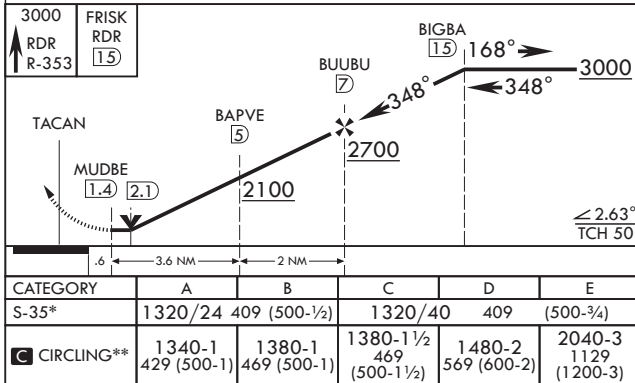

GRAND FORKS, NORTH DAKOTA

TACAN RWY 35

TACAN RDR Chan 111	APCH CRS 348°	Rwy ldg 12,351	TDZE 911
		Arprt Elev 911	

AL-5010 (USAF)

GRAND FORKS AFB (KRDR)

* When ALS inop, increase CAT AB RVR to 55 and vis to 1 mile,
CAT CDE RVR to 60 and vis to 1 1/8 miles.
** Circling E of Rwy 17-35 not authorized.

MISSED APPROACH: Climb to 3000 on RDR TACAN R-353 to FRISK and hold.

ATIS 273.45	APP CON 118.1 318.1	RED RIVER TOWER 124.9 349.0	GND CON 119.15 275.8	CLNC DEL 119.15 360.7
----------------	------------------------	--------------------------------	-------------------------	--------------------------

EMERG SAFE ALT 100 NM 4100

GRAND FORKS, NORTH DAKOTA

47°58'N - 97°24'W

GRAND FORKS AFB (KRDR)

Amdt 3 26APR18

TACAN RWY 35

NC-1, 25 FEB 2021 to 25 MAR 2021

NC-1, 25 FEB 2021 to 25 MAR 2021