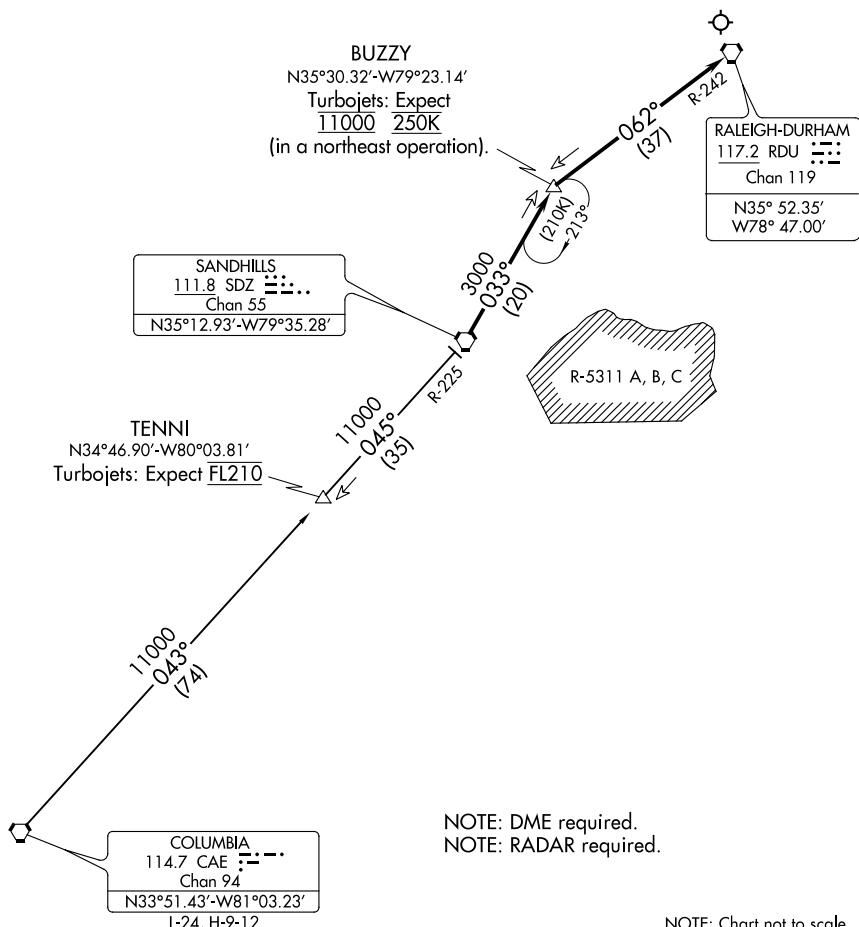

BUZZY ONE ARRIVAL

RALEIGH APP CON
127.675 307.9
D-ATIS
123.8

SE-2, 25 FEB 2021 to 25 MAR 2021

SE-2, 25 FEB 2021 to 25 MAR 2021

ARRIVAL ROUTE DESCRIPTION

COLUMBIA TRANSITION (CAE.BUZZY1): From over CAE VORTAC on CAE R-043 and SDZ R-225 to SDZ VORTAC, then on SDZ R-033 to BUZZY.

... Thence on RALEIGH/DURHAM VORTAC R-242 to RDU. Expect RADAR vectors to final approach course after BUZZY.