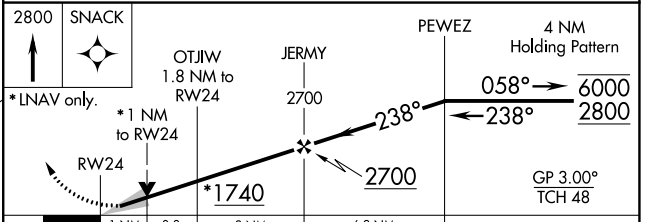

WAAS CH 82112 W24A	APP CRS 238°	Rwy Idg 5500 TDZE 1139 Apt Elev 1140
--	------------------------	---

RNAV (GPS) RWY 24

RICHMOND MUNI (RID)

RNP APCH.			MISSED APPROACH: Climb to 2800 direct SNACK and hold.
AWOS-3 121.225	COLUMBUS APP CON 118.425 352.05	CLNC DEL 133.55	UNICOM 122.7 (CTAF) 0

▲ 1724

EC-2, 25 FEB 2021 to 25 MAR 2021

EC-2, 25 FEB 2021 to 25 MAR 2021

ELEV 1140	D	TDZE 1139
-----------	----------	-----------

CATEGORY	A	B	C	D
LPV DA		1339-3/4	200 (200-3/4)	
LNAV/VNAV DA		1409-7/8	270 (300-7/8)	
LNAV MDA		1500-1	361 (400-1)	
C CIRCLING	1600-1	460 (500-1)	1600-1 1/2 460 (500-1 1/2)	1700-2 560 (600-2)