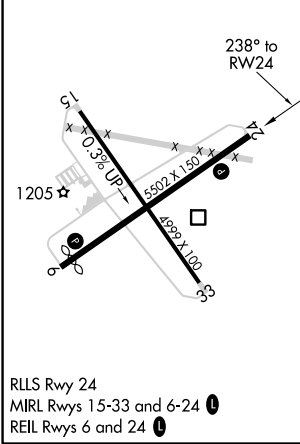

WAAS CH 82112 W24A	APP CRS 238°	Rwy Idg 5500 TDZE 1139 Apt Elev 1140
--	------------------------	---

RNAV (GPS) RWY 24

RICHMOND MUNI (RID)

RNP APCH.			MISSED APPROACH: Climb to 2800 direct SNACK and hold.
AWOS-3 121.225	COLUMBUS APP CON 118.425 352.05	CLNC DEL 133.55	UNICOM 122.7 (CTAF) 0

▲ 1724

EC-2, 25 FEB 2021 to 25 MAR 2021

EC-2, 25 FEB 2021 to 25 MAR 2021

ELEV 1140	D	TDZE 1139
-----------	----------	-----------

CATEGORY	A	B	C	D
LPV DA		1339-3/4	200 (200-3/4)	
LNAV/VNAV DA		1409-7/8	270 (300-7/8)	
LNAV MDA		1500-1	361 (400-1)	
C CIRCLING	1600-1	460 (500-1)	1600-1 1/2 460 (500-1 1/2)	1700-2 560 (600-2)