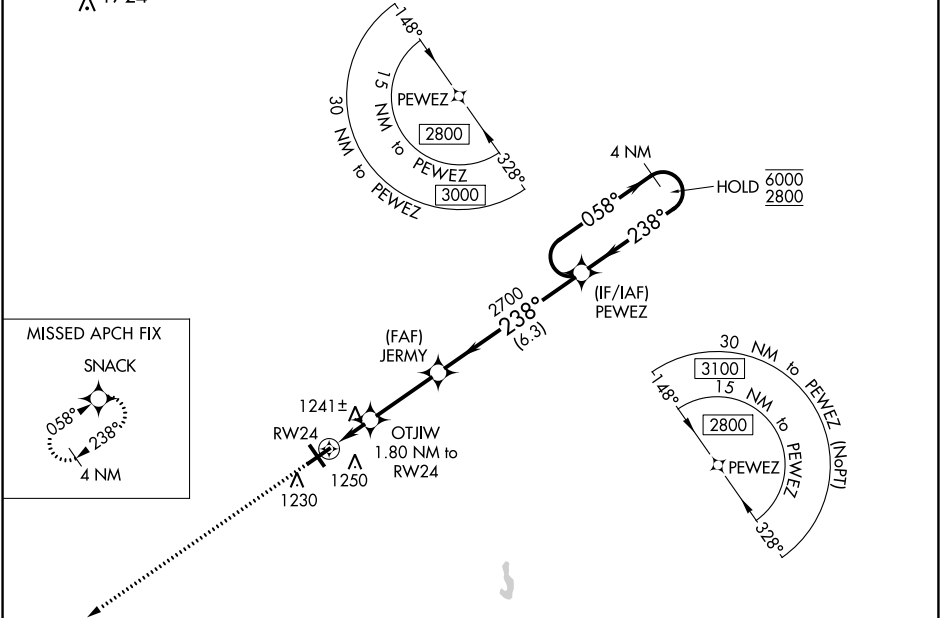

WAAS CH 82112 W24A	APP CRS 238°	Rwy Idg 5500 TDZE 1139 Apt Elev 1140
--	------------------------	---

RNAV (GPS) RWY 24

RICHMOND MUNI (RID)

RNP APCH.			MISSED APPROACH: Climb to 2800 direct SNACK and hold.
AWOS-3 121.225	COLUMBUS APP CON 118.425 352.05	CLNC DEL 133.55	UNICOM 122.7 (CTAF) 0

▲ 1724

EC-2, 25 FEB 2021 to 25 MAR 2021

EC-2, 25 FEB 2021 to 25 MAR 2021

ELEV 1140	D	TDZE 1139
-----------	----------	-----------

CATEGORY	A	B	C	D
LPV DA		1339-3/4	200 (200-3/4)	
LNAV/VNAV DA		1409-7/8	270 (300-7/8)	
LNAV MDA		1500-1	361 (400-1)	
C CIRCLING	1600-1	460 (500-1)	1600-1 1/2 460 (500-1 1/2)	1700-2 560 (600-2)