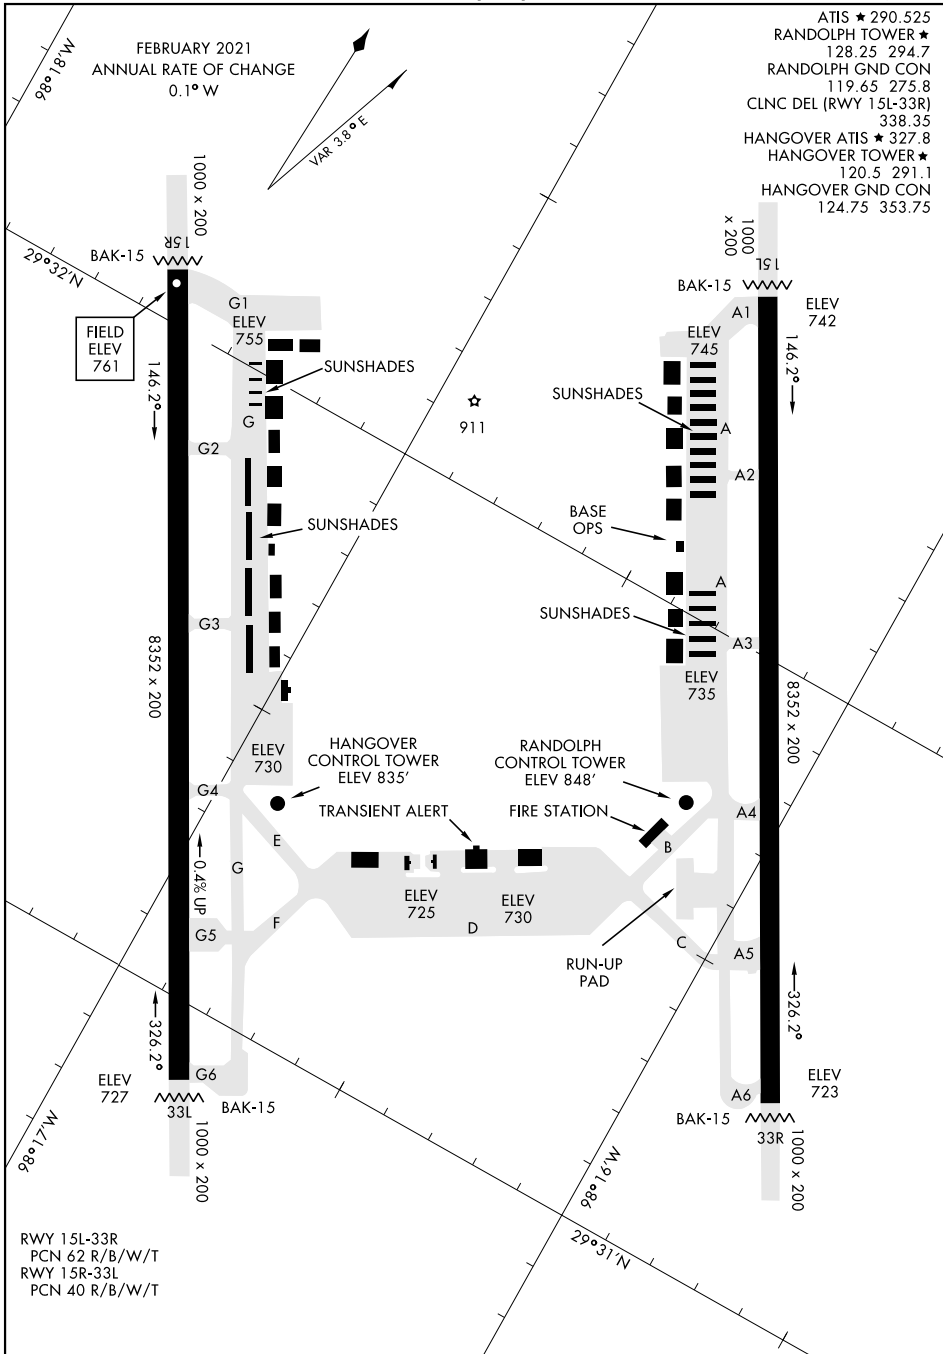

AIRPORT DIAGRAM

AL-341 [USAF]

RANDOLPH AFB (KRND)

UNIVERSAL CITY, TEXAS

FEBRUARY 2021
ANNUAL RATE OF CHANGE
0.1° W

- ATIS ★ 290.525
- RANDOLPH TOWER ★ 128.25 294.7
- RANDOLPH GND CON 119.65 275.8
- CLNC DEL (RWY 15L-33R) 338.35
- HANGOVER ATIS ★ 327.8
- HANGOVER TOWER ★ 120.5 291.1
- HANGOVER GND CON 124.75 353.75

SC-3, 25 FEB 2021 to 25 MAR 2021

SC-3, 25 FEB 2021 to 25 MAR 2021

AIRPORT DIAGRAM

UNIVERSAL CITY, TEXAS

RANDOLPH AFB (KRND)