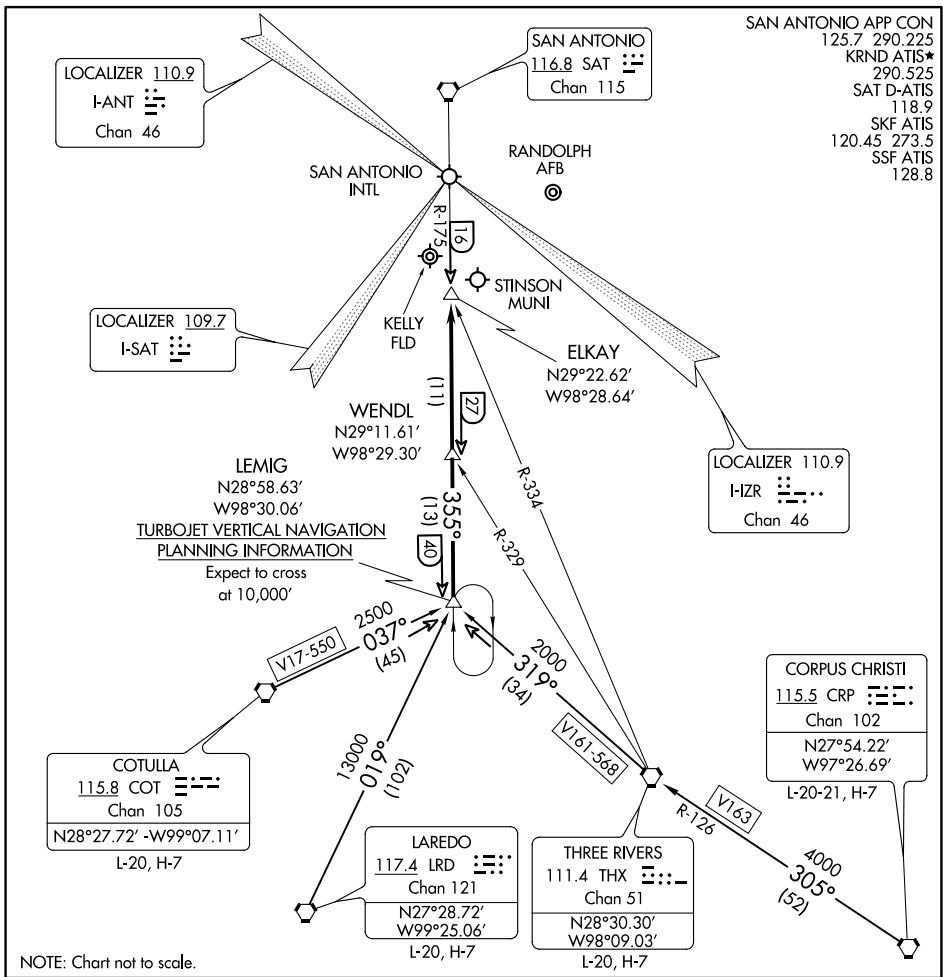

LEMIG ONE ARRIVAL

SAN ANTONIO, TEXAS

SC-3, 25 FEB 2021 to 25 MAR 2021

SC-3, 25 FEB 2021 to 25 MAR 2021

ARRIVAL ROUTE DESCRIPTION

CORPUS CHRISTI TRANSITION (CRP.LEMIG1): From over CRP VORTAC via CRP R-305 and THX R-126 to THX VORTAC, then via THX R-319 to LEMIG INT.

Thence . . .

COTULLA TRANSITION (COT.LEMIG1): From over COT VORTAC via COT R-037 to LEMIG INT. Thence . . .

LAREDO TRANSITION (LRD.LEMIG1): From over LRD VORTAC via LRD R-019 to LEMIG INT. Thence . . .

THREE RIVERS TRANSITION (THX.LEMIG1): From over THX VORTAC via THX R-319 to LEMIG INT. Thence . . .

. . . **ALL AIRPORTS:** From over LEMIG INT via SAT R-175 to ELKAY INT. Expect radar vectors to final approach course.

LEMIG ONE ARRIVAL

SAN ANTONIO, TEXAS