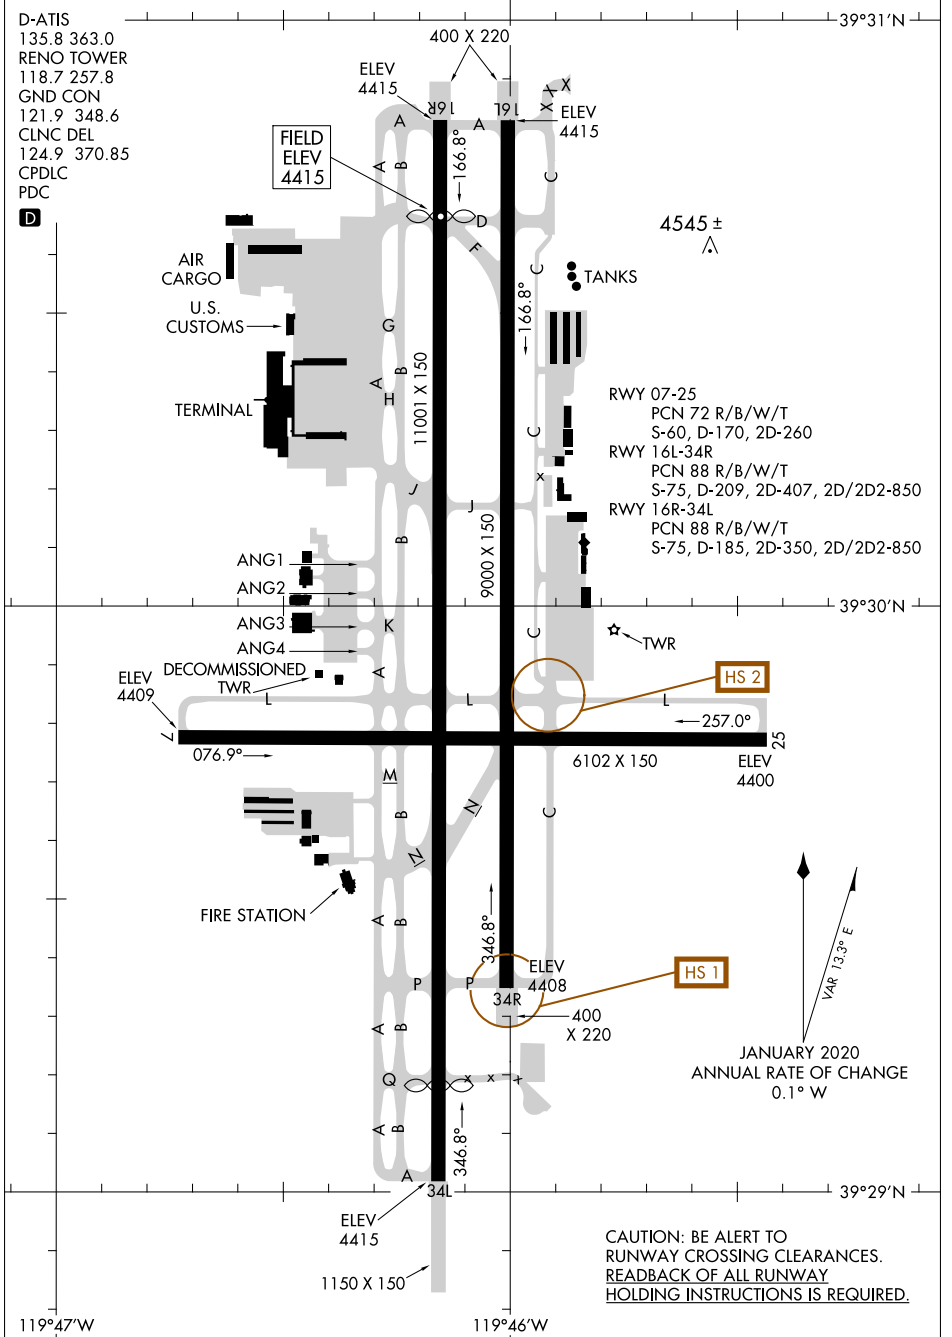

AIRPORT DIAGRAM

RENO/TAHOE INTL (RNO)
RENO, NEVADA

AL-346 (FAA)

SW-4, 25 FEB 2021 to 25 MAR 2021

SW-4, 25 FEB 2021 to 25 MAR 2021

AIRPORT DIAGRAM

RENO, NEVADA
RENO/TAHOE INTL (RNO)