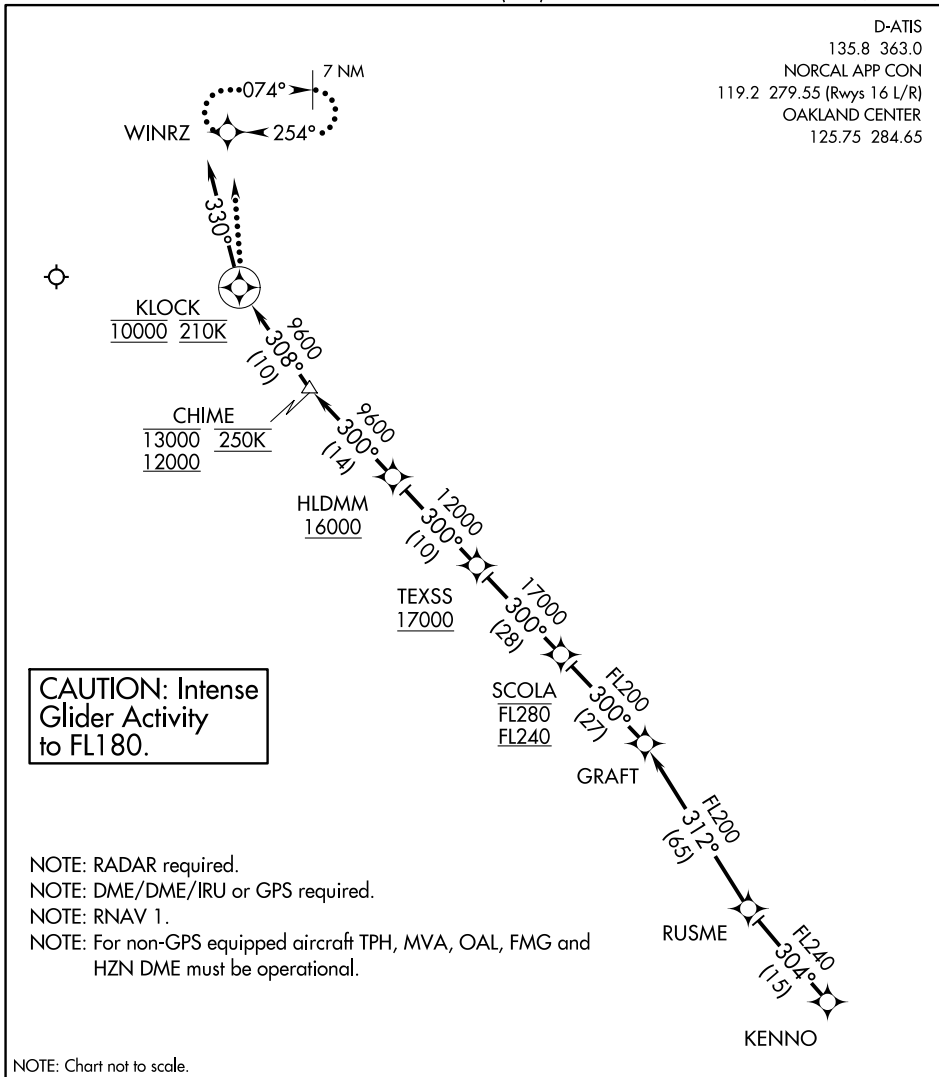

(KENNO.KENNO2) 17173

KENNO TWO ARRIVAL (RNAV)

AL-346 (FAA)

RENO/TAHOE INTL (RNO)

RENO, NEVADA

D-ATIS

135.8 363.0

NORCAL APP CON

119.2 279.55 (Rwys 16 L/R)

OAKLAND CENTER

125.75 284.65

SW-4, 25 FEB 2021 to 25 MAR 2021

SW-4, 25 FEB 2021 to 25 MAR 2021

ARRIVAL ROUTE DESCRIPTION

From KENNO on track 304° to RUSME, then as depicted to cross KLOCK at 10000' at 210K, then on heading 330°. Rwy 16L/16R expect RADAR vectors to final approach course.

LOST COMMUNICATIONS:

At KLOCK, turn right direct to WINRZ and hold, maintain 10000'.

KENNO TWO ARRIVAL (RNAV)

(KENNO.KENNO2) 31MAY12

RENO, NEVADA

RENO/TAHOE INTL (RNO)