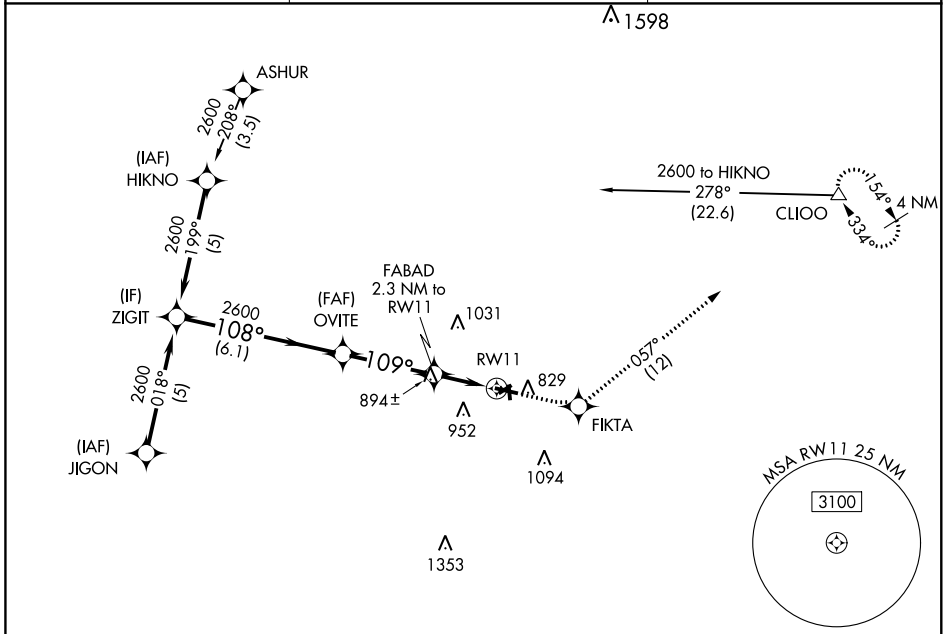

WAAS CH 50209 W11A	APP CRS 109°	Rwy Idg TDZE Apt Elev	4300 736 737
--	------------------------	-----------------------------	---

RNAV (GPS) RWY 11

OWOSSO COMMUNITY (RNP)

RNP APCH.

▼ Circling NA to Rws 6, 18, 24, and 36. For uncompensated Baro-VNAV systems, LNAV/VNAV NA below -16°C (4°F) or above 54°C (130°F). Rwy 11 helicopter visibility reduction below ¾ SM NA.

MISSED APPROACH: Climb to 3000 direct FIKTA and on track 057° to CLIOO and hold.

AWOS-3 118.025	GREAT LAKES APP CON * 128.55 257.9	UNICOM 123.0 (CTAF) 0
--------------------------	--	---------------------------------

EC-1, 25 FEB 2021 to 25 MAR 2021

EC-1, 25 FEB 2021 to 25 MAR 2021

ELEV 737	TDZE 736
----------	----------

CATEGORY	A	B	C	D
LPV DA	1079-1¼ 343 (400-1¼)			NA
LNAV/VNAV DA	1258-2 522 (600-2)			NA
LNAV MDA	1180-1 444 (500-1)		1180-1¼ 444 (500-1¼)	NA
C CIRCLING	1220-1 483 (500-1)	1260-1 523 (600-1)	1400-1¾ 663 (700-1¾)	NA