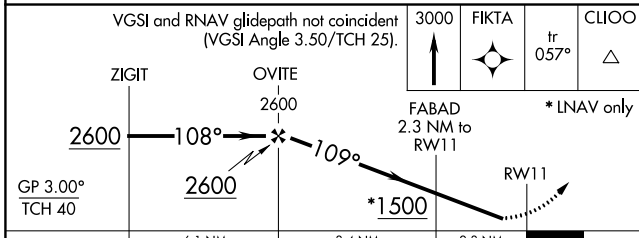

EC-1, 25 FEB 2021 to 25 MAR 2021

EC-1, 25 FEB 2021 to 25 MAR 2021

ELEV 737	TDZE 736