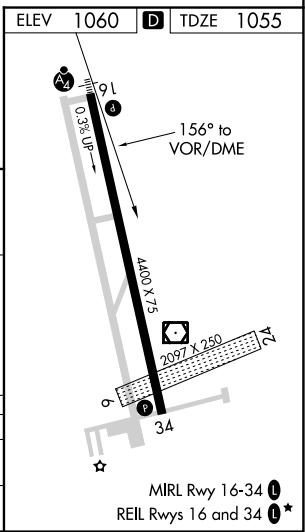

CATEGORY	A	B	C	D
S-16	1560-1	505 (500-1)	1560-1½	505 (500-1½)
CIRCLING	1600-1	540 (600-1)	1600-1½ 540 (600-1½)	1640-2 580 (600-2)