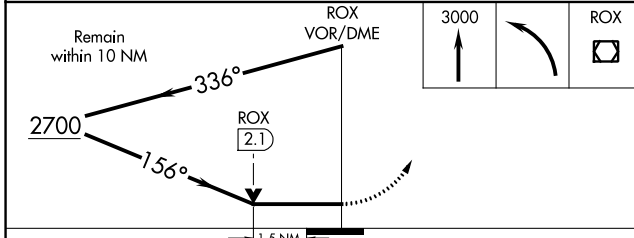

CATEGORY	A	B	C	D
S-16	1560-1	505 (500-1)	1560-1½	505 (500-1½)
CIRCLING	1600-1	540 (600-1)	1600-1½ 540 (600-1½)	1640-2 580 (600-2)