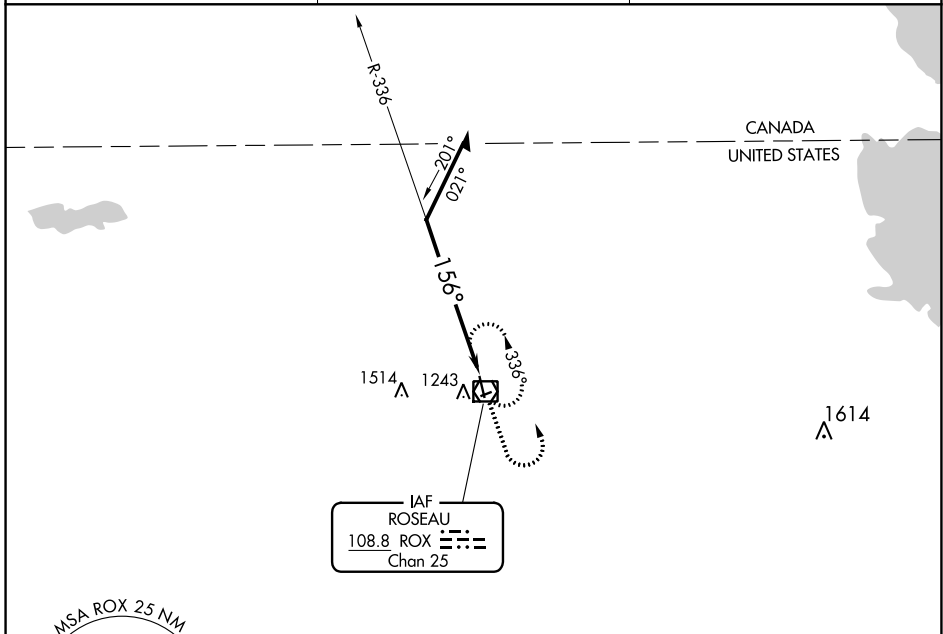

VOR/DME ROX 108.8 Chan 25	APP CRS 156°	Rwy Idg TDZE Apt Elev	4401 1055 1060

VOR RWY 16

ROSEAU MUNI/RUDY BILLBERG FIELD (ROX)

▼ If local altimeter setting not received, use Warroad altimeter setting and increase all MDAs 40 feet. ▲ NA VDP NA when using Warroad altimeter setting.	MALSF 	MISSED APPROACH: Climb to 3000 then left turn direct ROX VOR/DME and hold.

AWOS-3 108.8	MINNEAPOLIS CENTER 134.75 251.1	UNICOM 122.8 (CTAF) D

NC-1, 25 FEB 2021 to 25 MAR 2021

NC-1, 25 FEB 2021 to 25 MAR 2021