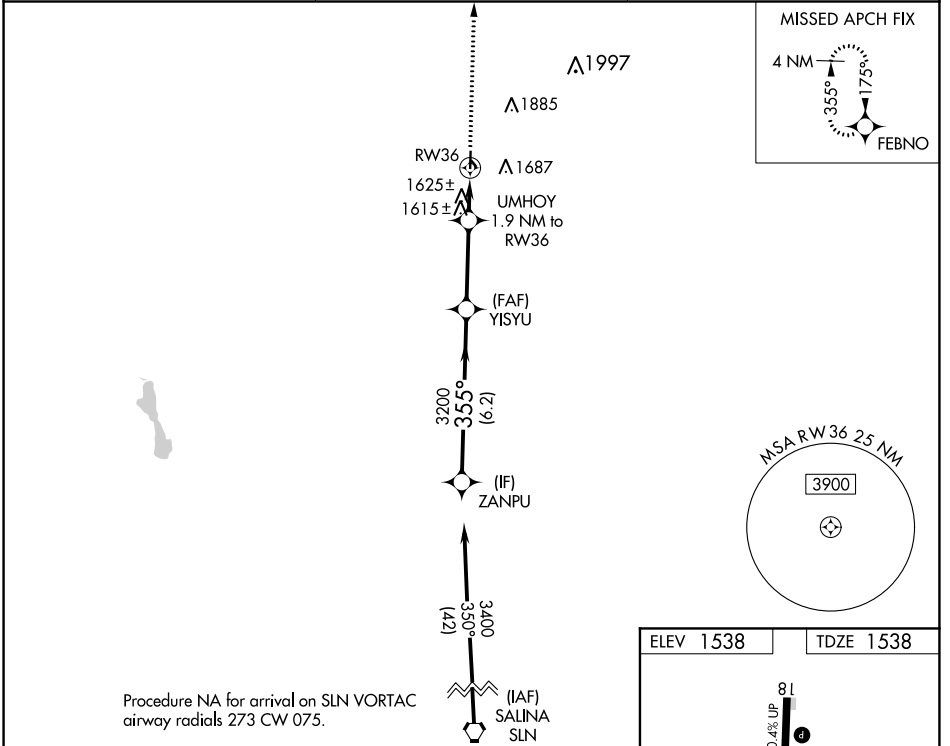

WAAS CH <b>69425</b> <b>W36A</b>	APP CRS <b>355°</b>	Rwy Idg TDZE <b>1538</b> Apt Elev <b>1538</b>
--	------------------------	---

# RNAV (GPS) RWY 36

BELLEVILLE MUNI (R.P.B)

RNP APCH.	MISSED APPROACH: Climb to 3400 direct FEBNO and hold.
NA Circling NA to Rwy's 14 and 32. Use Concordia altimeter setting.	

CNK ASOS <b>123.825</b>	MINNEAPOLIS CENTER <b>126.4 317.7</b>	UNICOM <b>122.8 (CTAF)</b>
----------------------------	--	-------------------------------

CATEGORY	A	B	C	D
LP MDA	1920-1	382 (400-1)	1920-1 1/8 382 (400-1 1/8)	NA
LNVA MDA	1920-1	382 (400-1)	1920-1 1/8 382 (400-1 1/8)	NA
CIRCLING	2040-1	502 (600-1)	2040-1 1/2 502 (600-1 1/2)	NA

NC-2, 25 FEB 2021 to 25 MAR 2021

NC-2, 25 FEB 2021 to 25 MAR 2021