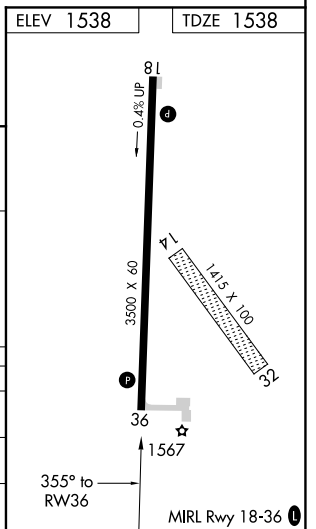

# RNAV (GPS) RWY 36

BELLEVILLE MUNI (R.P.B)

RNP APCH.	MISSED APPROACH: Climb to 3400 direct FEBNO and hold.
NA Circling NA to Rwy's 14 and 32. Use Concordia altimeter setting.	

CNK ASOS <b>123.825</b>	MINNEAPOLIS CENTER <b>126.4 317.7</b>	UNICOM <b>122.8 (CTAF)</b>
----------------------------	--	-------------------------------

CATEGORY	A	B	C	D
LP MDA	1920-1	382 (400-1)	1920-1 1/8 382 (400-1 1/8)	NA
LNVA MDA	1920-1	382 (400-1)	1920-1 1/8 382 (400-1 1/8)	NA
CIRCLING	2040-1	502 (600-1)	2040-1 1/2 502 (600-1 1/2)	NA

NC-2, 25 FEB 2021 to 25 MAR 2021