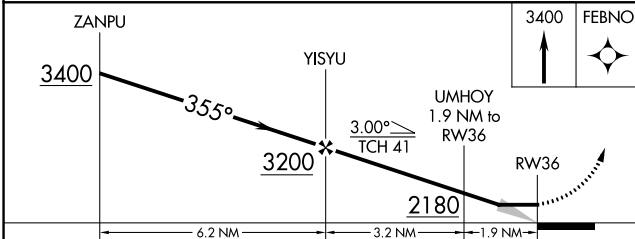

# RNAV (GPS) RWY 36

BELLEVILLE MUNI (R.P.B)

RNP APCH.	MISSED APPROACH: Climb to 3400 direct FEBNO and hold.
NA Circling NA to Rwy's 14 and 32. Use Concordia altimeter setting.	

CNK ASOS <b>123.825</b>	MINNEAPOLIS CENTER <b>126.4 317.7</b>	UNICOM <b>122.8 (CTAF)</b>
----------------------------	--	-------------------------------