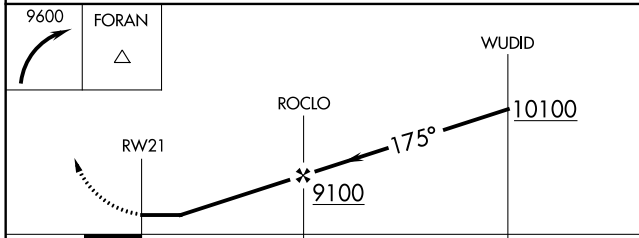

APP CRS <b>175°</b>	Rwy Idg TDZE Apt Elev	<b>N/A</b> <b>N/A</b> <b>6742</b>
------------------------	-----------------------------	---

# RNAV (GPS)-B

WINDOW ROCK (R.Q.E.)

RNP APCH.	MISSED APPROACH: Climbing right turn to 9600 direct FORAN and hold.
Circling Rwy 21 NA at night.	

ASOS <b>118.325</b>	ALBUQUERQUE CENTER <b>124.325 288.25</b>	UNICOM <b>122.8 (CTAF)</b>
------------------------	---	-------------------------------