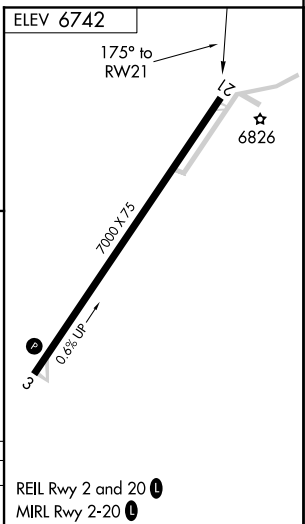

APP CRS <b>175°</b>	Rwy Idg TDZE Apt Elev	<b>N/A</b> <b>N/A</b> <b>6742</b>
------------------------	-----------------------------	---

# RNAV (GPS)-B

WINDOW ROCK (R.Q.E.)

RNP APCH.	MISSED APPROACH: Climbing right turn to 9600 direct FORAN and hold.
Circling Rwy 21 NA at night.	

ASOS <b>118.325</b>	ALBUQUERQUE CENTER <b>124.325 288.25</b>	UNICOM <b>122.8 (CTAF)</b>
------------------------	---	-------------------------------

CATEGORY	A	B	C	D
CIRCLING	7740-1¼ 998 (1000-1¼)	7740-1½ 998 (1000-1½)	7780-3 1038 (1100-3)	8080-3 1338 (1400-3)

REIL Rwy 2 and 20   
MIRL Rwy 2-20

SW-4, 25 FEB 2021 to 25 MAR 2021

SW-4, 25 FEB 2021 to 25 MAR 2021