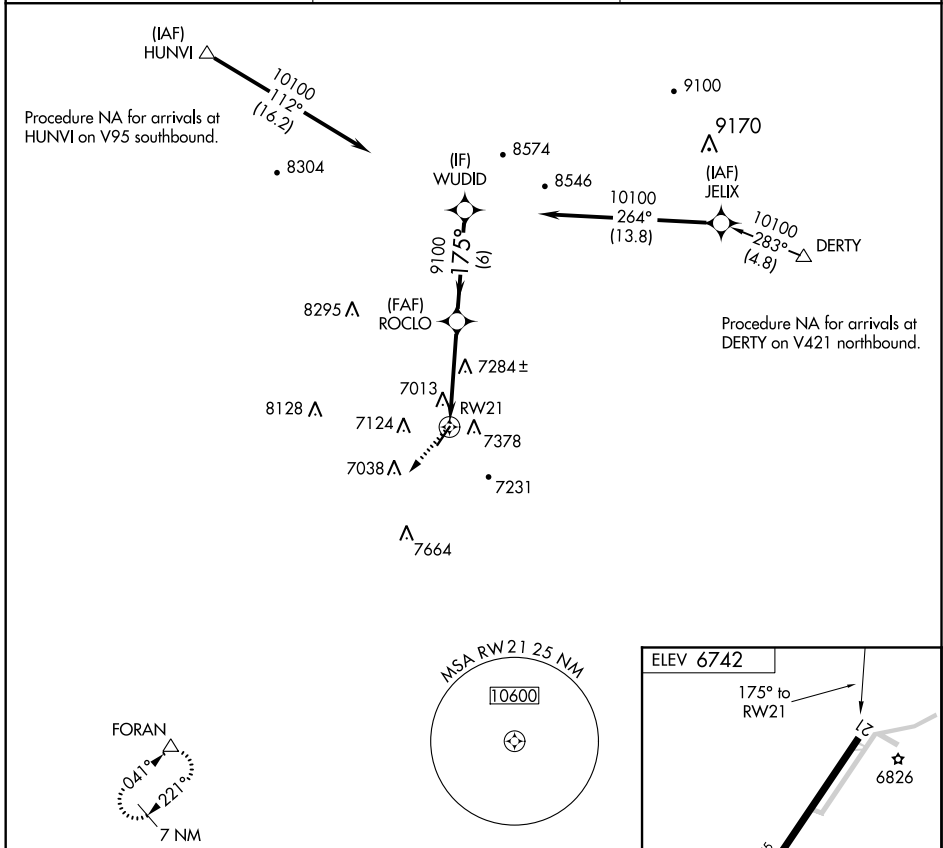

APP CRS <b>175°</b>	Rwy Idg TDZE Apt Elev	<b>N/A</b> <b>N/A</b> <b>6742</b>
------------------------	-----------------------------	---

# RNAV (GPS)-B

WINDOW ROCK (R.Q.E.)

RNP APCH.	MISSED APPROACH: Climbing right turn to 9600 direct FORAN and hold.
Circling Rwy 21 NA at night.	

ASOS <b>118.325</b>	ALBUQUERQUE CENTER <b>124.325 288.25</b>	UNICOM <b>122.8 (CTAF)</b>
------------------------	---	-------------------------------

CATEGORY	A	B	C	D
CIRCLING	7740-1¼ 998 (1000-1¼)	7740-1½ 998 (1000-1½)	7780-3 1038 (1100-3)	8080-3 1338 (1400-3)

REIL Rwy 2 and 20   
MIRL Rwy 2-20

SW-4, 25 FEB 2021 to 25 MAR 2021

SW-4, 25 FEB 2021 to 25 MAR 2021