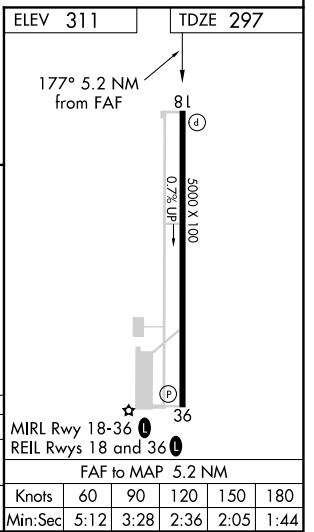

NDB ROQ 368	APP CRS 177°	Rwy ldg TDZE Apt Elev	5000 297 311
-----------------------	------------------------	-----------------------------	---

NDB RWY 18

RUSTON RGNL (RSN)

⚠ If local altimeter setting not received on 119.525, obtain local altimeter setting on CTAF; when not received, procedure NA.
⚠ NA Rwy 18 helicopter visibility reduction below 3/4 SM NA.

MISSED APPROACH: Climb to 2000, then left turn direct ROQ NDB and hold.

AWOS-3PT 119.525	MONROE APP CON* 126.9 307.9	CLNC DEL 118.8	UNICOM 122.7 (CTAF)
----------------------------	---------------------------------------	--------------------------	-------------------------------

CATEGORY	A		B		C		D	
S-18	900-1	603 (600-1)	900-1 3/4	603 (600-1 3/4)	900-2	603 (600-2)	900-2	603 (600-2)
CIRCLING	900-1	589 (600-1)	900-1 3/4	589 (600-1 3/4)	900-2	589 (600-2)	900-2	589 (600-2)

SC-4, 25 FEB 2021 to 25 MAR 2021