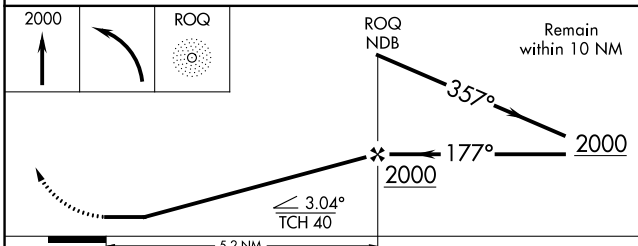

NDB ROQ 368	APP CRS 177°	Rwy ldg TDZE Apt Elev	5000 297 311
-----------------------	------------------------	-----------------------------	---

NDB RWY 18

RUSTON RGNL (RSN)

⚠ If local altimeter setting not received on 119.525, obtain local altimeter setting on CTAF; when not received, procedure NA.
⚠ NA Rwy 18 helicopter visibility reduction below 3/4 SM NA.

MISSED APPROACH: Climb to 2000, then left turn direct ROQ NDB and hold.

AWOS-3PT 119.525	MONROE APP CON* 126.9 307.9	CLNC DEL 118.8	UNICOM 122.7 (CTAF)
----------------------------	---------------------------------------	--------------------------	-------------------------------