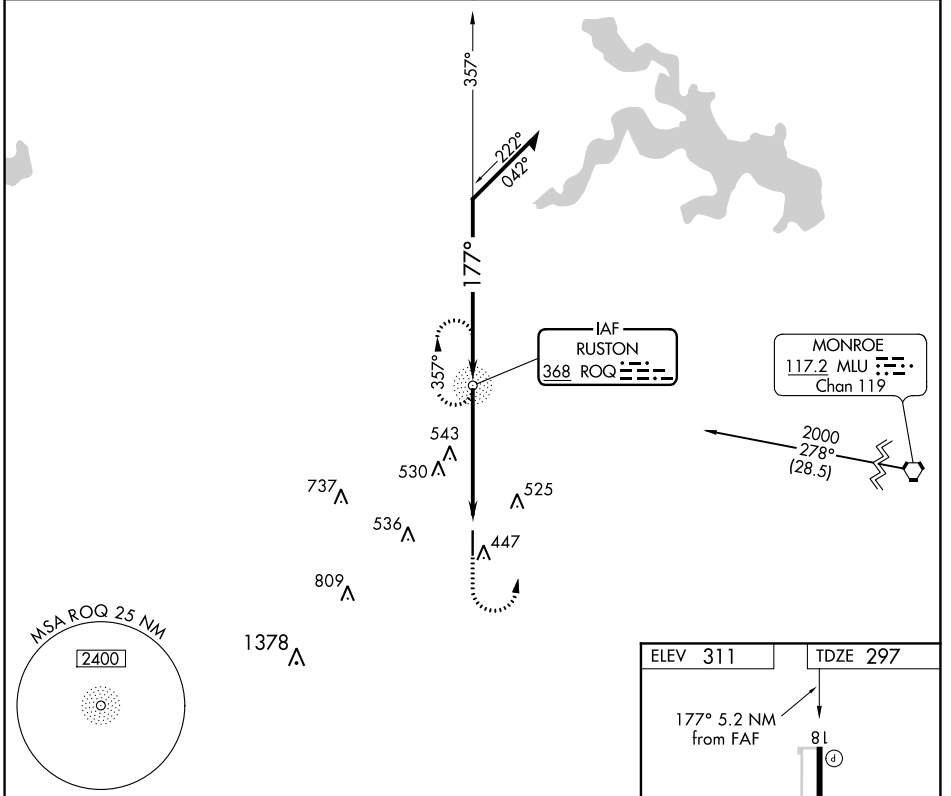

NDB ROQ 368	APP CRS 177°	Rwy ldg TDZE Apt Elev	5000 297 311
-----------------------	------------------------	-----------------------------	---

NDB RWY 18

RUSTON RGNL (RSN)

⚠ If local altimeter setting not received on 119.525, obtain local altimeter setting on CTAF; when not received, procedure NA.
⚠ NA Rwy 18 helicopter visibility reduction below 3/4 SM NA.

MISSED APPROACH: Climb to 2000, then left turn direct ROQ NDB and hold.

AWOS-3PT 119.525	MONROE APP CON* 126.9 307.9	CLNC DEL 118.8	UNICOM 122.7 (CTAF)
----------------------------	---------------------------------------	--------------------------	-------------------------------

CATEGORY	A		B		C		D	
S-18	900-1	603 (600-1)	900-1 3/4	603 (600-1 3/4)	900-2	603 (600-2)	900-2	603 (600-2)
CIRCLING	900-1	589 (600-1)	900-1 3/4	589 (600-1 3/4)	900-2	589 (600-2)	900-2	589 (600-2)

SC-4, 25 FEB 2021 to 25 MAR 2021

SC-4, 25 FEB 2021 to 25 MAR 2021