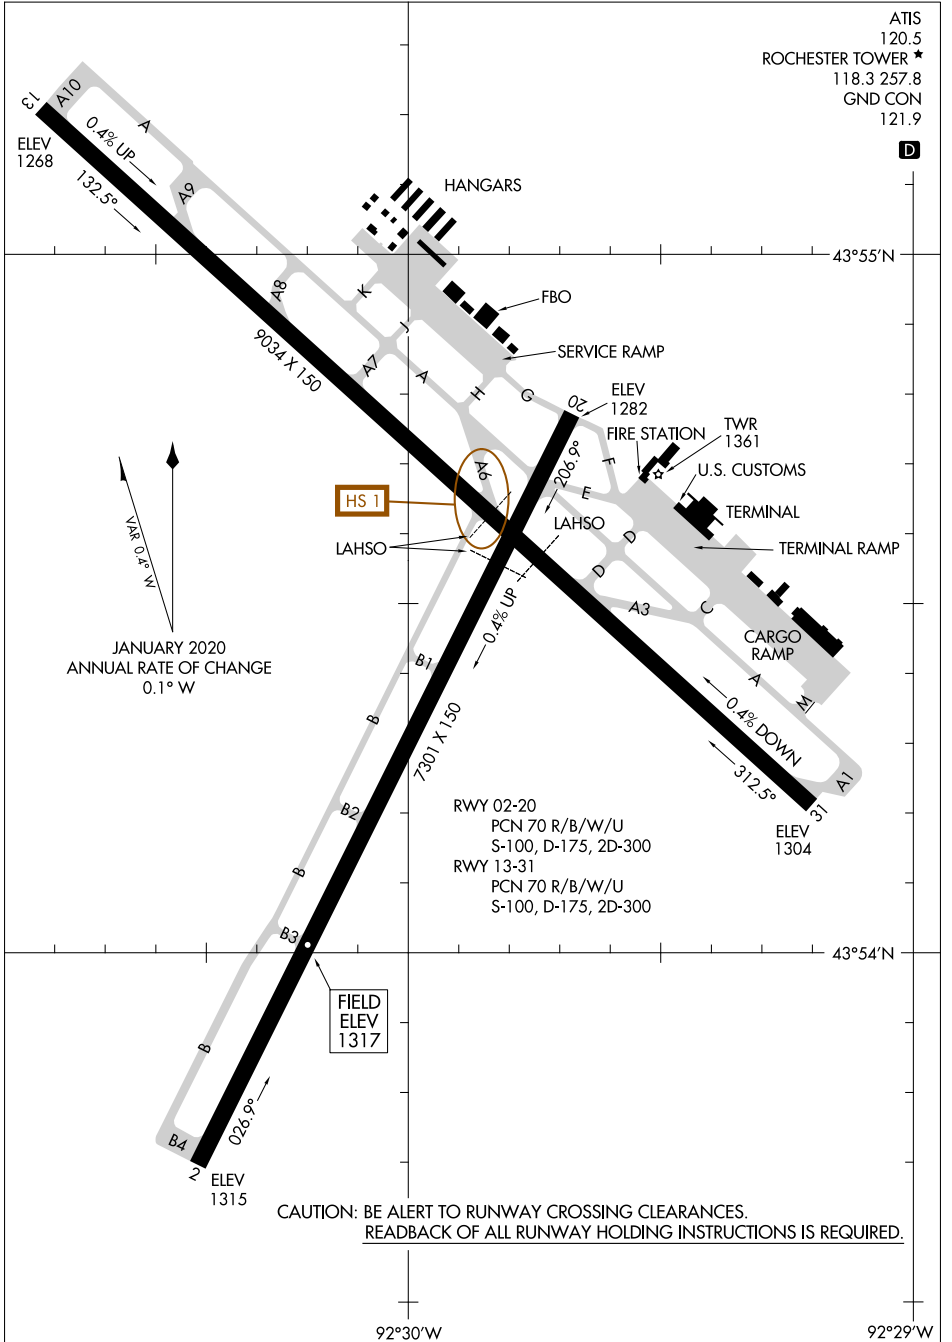

# AIRPORT DIAGRAM

AL-5041 (FAA)

ROCHESTER INTL (RST)  
ROCHESTER, MINNESOTA

# AIRPORT DIAGRAM

ROCHESTER, MINNESOTA  
ROCHESTER INTL (RST)