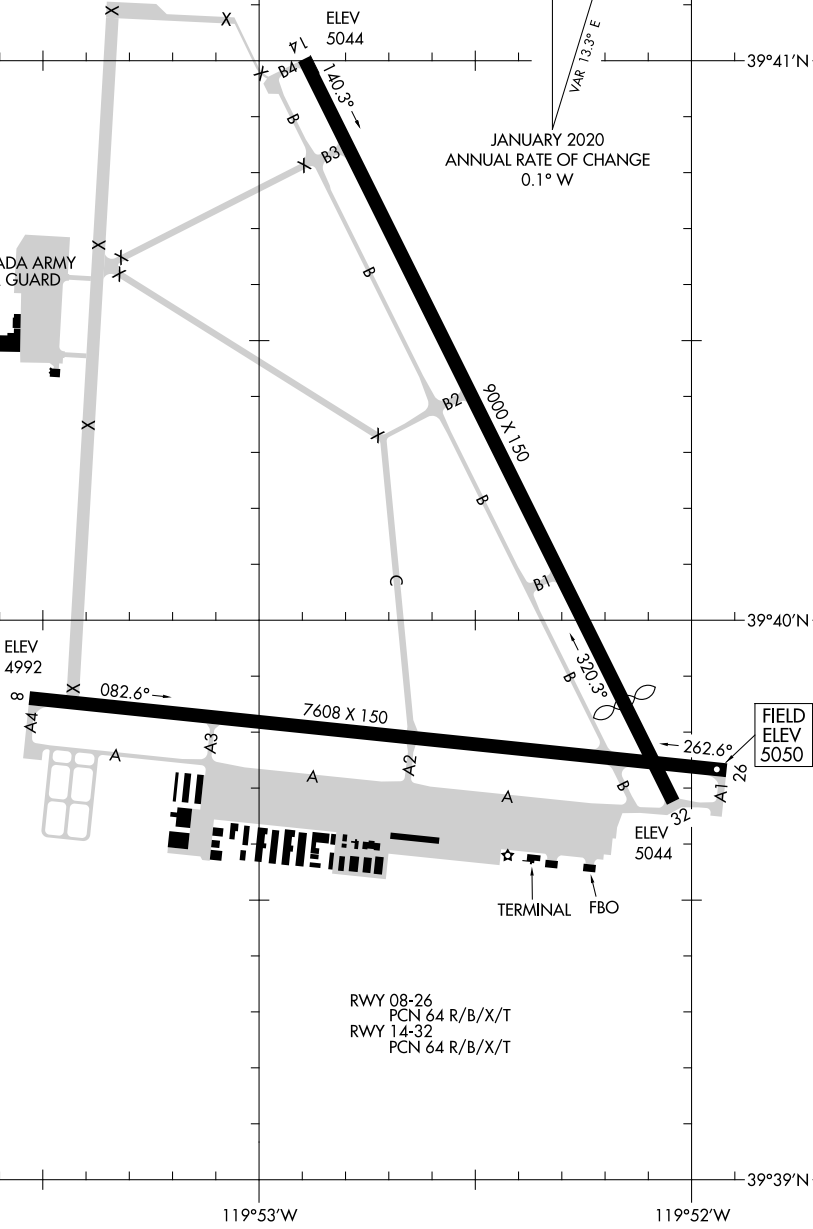

20310

# AIRPORT DIAGRAM

AL-524 (FAA)

RENO/STEAD (RTS)

RENO, NEVADA

ASOS-3  
135.175  
CTAF/UNICOM  
122.7

ELEV 4992

ELEV 5044

FIELD ELEV 5050

ELEV 5044

TERMINAL FBO

RWY 08-26  
PCN 64 R/B/X/T  
RWY 14-32  
PCN 64 R/B/X/T

SW-4, 25 FEB 2021 to 25 MAR 2021

SW-4, 25 FEB 2021 to 25 MAR 2021

# AIRPORT DIAGRAM

20310

RENO, NEVADA

RENO/STEAD (RTS)