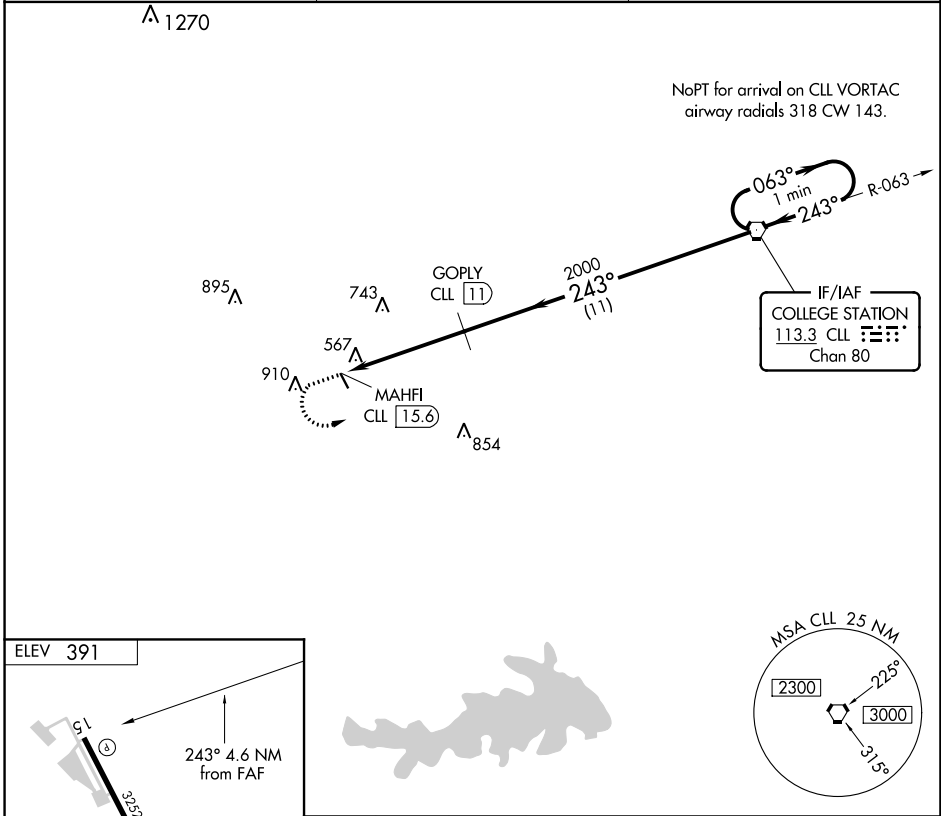

VORTAC CLL 113.3 Chan 80	APP CRS 243°	Rwy Idg TDZE Apt Elev	N/A N/A 391
--	------------------------	-----------------------------	--

VOR/DME-A

CALDWELL MUNI (R/WV)

<p>⚠ When local altimeter setting not received, use College Station altimeter setting and increase MDA 60 feet. Circling NA east of Rwy 15-33. Procedure NA at night.</p>		<p>MISSED APPROACH: Climb to 2000 then climbing left turn to 2100 direct CLL VORTAC and hold.</p>
AWOS-3 118.35	HOUSTON APP CON 134.3 360.85	CTAF 122.9

SC-5, 25 FEB 2021 to 25 MAR 2021

SC-5, 25 FEB 2021 to 25 MAR 2021

2000	2100	CLL	CLL VORTAC	One Minute Holding Pattern
<p>MAHFI CLL 15.6</p>		<p>GOPLY CLL 11</p>	<p>2000</p>	<p>2100</p>
<p>4.6 NM</p>		<p>11 NM</p>		<p>063° →</p>
<p>CATEGORY A</p>		<p>B</p>		<p>← 243°</p>
<p>CIRCLING 1000-1</p>		<p>609 (700-1)</p>		<p>2100</p>
<p>C</p>		<p>D</p>		<p>NA</p>