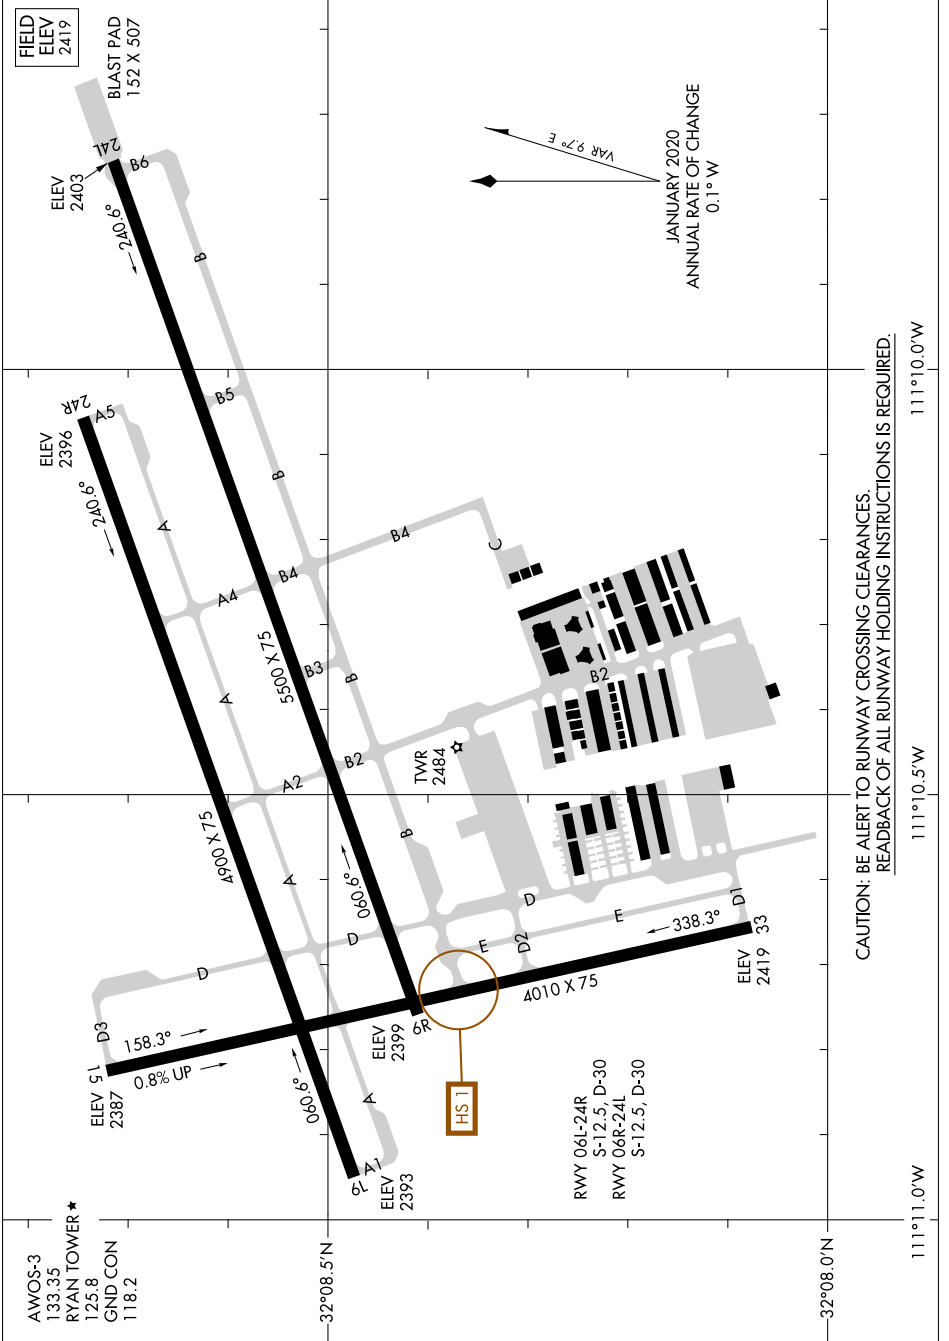

# AIRPORT DIAGRAM

AL-6513 (FAA)

RYAN FIELD (RYN)  
TUCSON, ARIZONA

SW-4, 25 FEB 2021 to 25 MAR 2021

CAUTION: BE ALERT TO RUNWAY CROSSING CLEARANCES.  
REARBACK OF ALL RUNWAY HOLDING INSTRUCTIONS IS REQUIRED.

111°11.0'W 111°10.5'W 111°10.0'W

SW-4, 25 FEB 2021 to 25 MAR 2021

# AIRPORT DIAGRAM

TUCSON, ARIZONA  
RYAN FIELD (RYN)