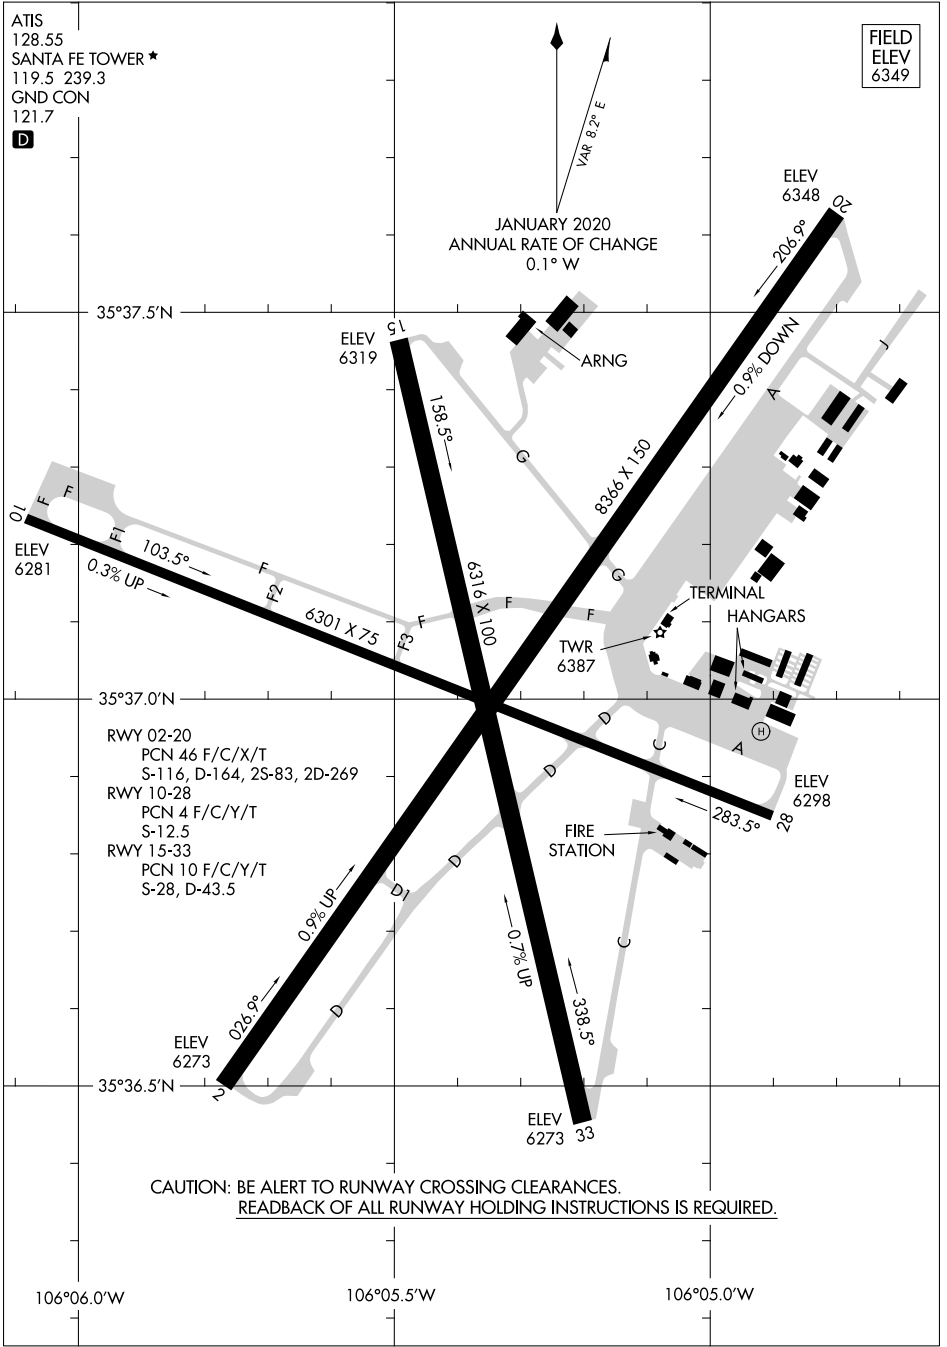

AIRPORT DIAGRAM

AL-548 (FAA)

SANTA FE MUNI (SAF)
SANTA FE, NEW MEXICO

ATIS
128.55
SANTA FE TOWER ★
119.5 239.3
GND CON
121.7

FIELD
ELEV
6349

JANUARY 2020
ANNUAL RATE OF CHANGE
0.1° W

SW-1, 25 FEB 2021 to 25 MAR 2021

SW-1, 25 FEB 2021 to 25 MAR 2021

CAUTION: BE ALERT TO RUNWAY CROSSING CLEARANCES.
READEBACK OF ALL RUNWAY HOLDING INSTRUCTIONS IS REQUIRED.

AIRPORT DIAGRAM