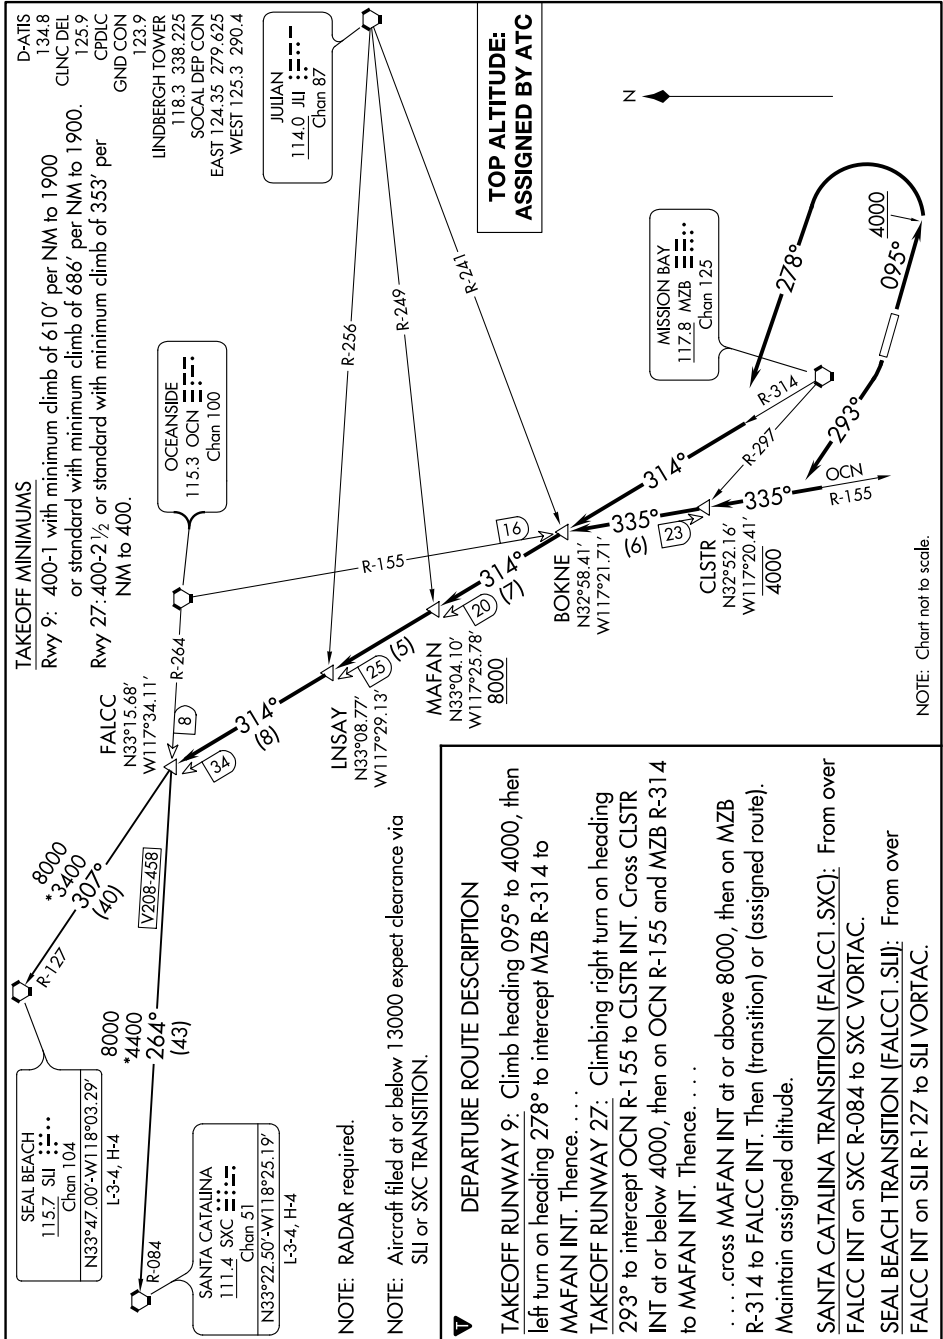

FALCC ONE DEPARTURE

AL-373 (FAA)

SAN DIEGO INTL (SAN)
SAN DIEGO, CALIFORNIA

SW-3, 25 FEB 2021 to 25 MAR 2021

NOTE: Chart not to scale.

SW-3, 25 FEB 2021 to 25 MAR 2021