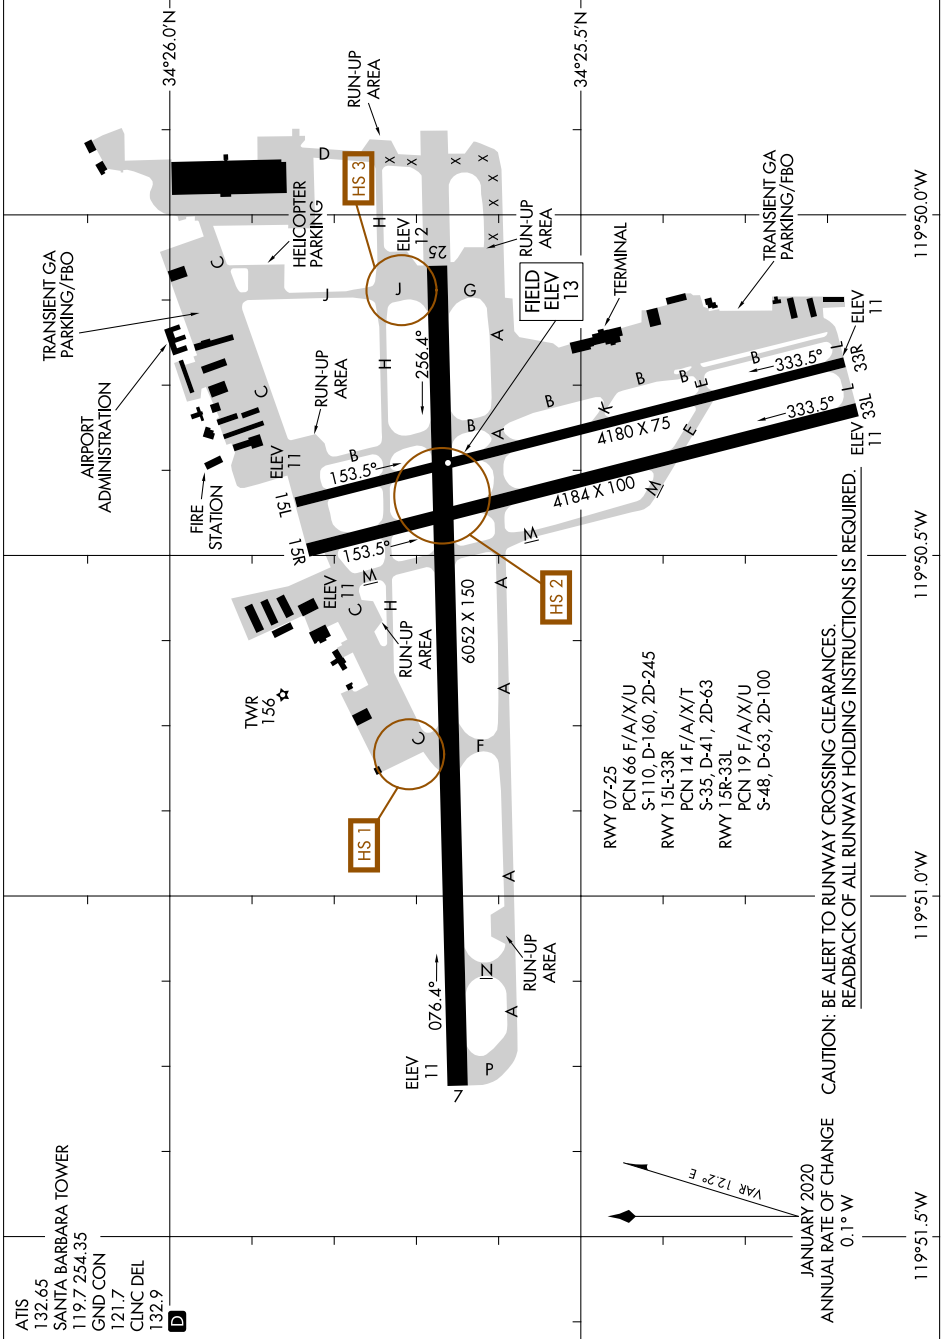

SW-3, 25 FEB 2021 to 25 MAR 2021

SW-3, 25 FEB 2021 to 25 MAR 2021

JANUARY 2020
 ANNUAL RATE OF CHANGE
 0.1° W

CAUTION: BE ALERT TO RUNWAY CROSSING CLEARANCES.
 READBACK OF ALL RUNWAY HOLDING INSTRUCTIONS IS REQUIRED.