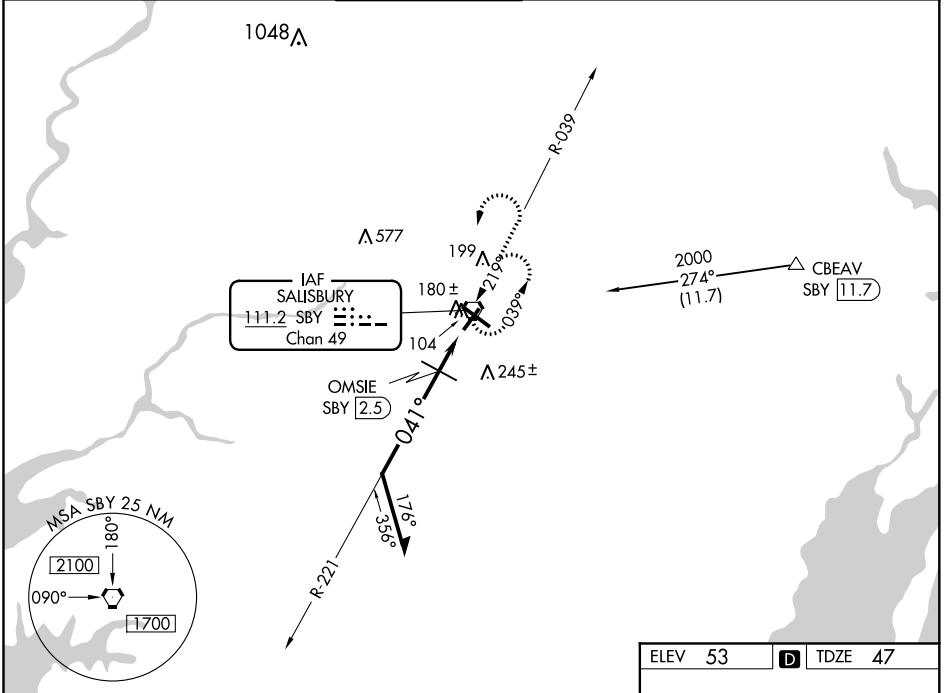

VORTAC SBY 111.2 Chan 49	APP CRS 041°	Rwy Idg 5000 TDZE 47 Apt Elev 53
--	------------------------	---

VOR RWY 5

SALISBURY-OCEAN CITY WICOMICO RGNL (SBY)

▽ **△** Rwy 5 helicopter visibility reduction below 3/4 SM NA.

MISSED APPROACH: Climb to 2000 on SBY VORTAC R-039 then left turn direct SBY VORTAC and hold.

ASOS 118.325	PATUXENT APP CON ★ 127.95 314.0	SALISBURY TOWER ★ 119.425 (CTAF) 0	GND CON 123.775	CLNCL DEL ★ 123.775	UNICOM 122.95
------------------------	---	---	---------------------------	-------------------------------	-------------------------

NE-3, 25 FEB 2021 to 25 MAR 2021

NE-3, 25 FEB 2021 to 25 MAR 2021

CATEGORY	A	B	C	D
S-5	580-1	533 (600-1)	580-1½ 533 (600-1½)	580-1¾ 533 (600-1¾)
C CIRCLING	580-1	527 (600-1)	580-1½ 527 (600-1½)	700-2 647 (700-2)
OMSIE FIX MINIMUMS				
S-5	440-1	393 (400-1)	440-1½ 393 (400-1½)	440-1¾ 393 (400-1¾)
C CIRCLING	480-1 427 (500-1)	520-1 467 (500-1)	560-1½ 507 (600-1½)	700-2 647 (700-2)