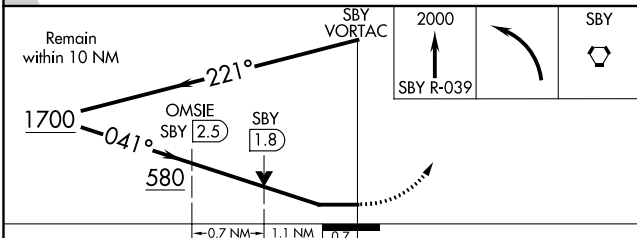

VORTAC SBY 111.2 Chan 49	APP CRS 041°	Rwy Idg 5000 TDZE 47 Apt Elev 53

VOR RWY 5

SALISBURY-OCEAN CITY WICOMICO RGNL (SBY)

▽ **△** Rwy 5 helicopter visibility reduction below 3/4 SM NA.

MISSED APPROACH: Climb to 2000 on SBY VORTAC R-039 then left turn direct SBY VORTAC and hold.

ASOS 118.325	PATUXENT APP CON ★ 127.95 314.0	SALISBURY TOWER ★ 119.425 (CTAF) 0	GND CON 123.775	CLNCL DEL ★ 123.775	UNICOM 122.95

NE-3, 25 FEB 2021 to 25 MAR 2021

NE-3, 25 FEB 2021 to 25 MAR 2021

CATEGORY	A	B	C	D
S-5	580-1	533 (600-1)	580-1½ 533 (600-1½)	580-1¾ 533 (600-1¾)
C CIRCLING	580-1	527 (600-1)	580-1½ 527 (600-1½)	700-2 647 (700-2)
OMSIE FIX MINIMUMS				
S-5	440-1	393 (400-1)	440-1½ 393 (400-1½)	440-1¾ 393 (400-1¾)
C CIRCLING	480-1 427 (500-1)	520-1 467 (500-1)	560-1½ 507 (600-1½)	700-2 647 (700-2)