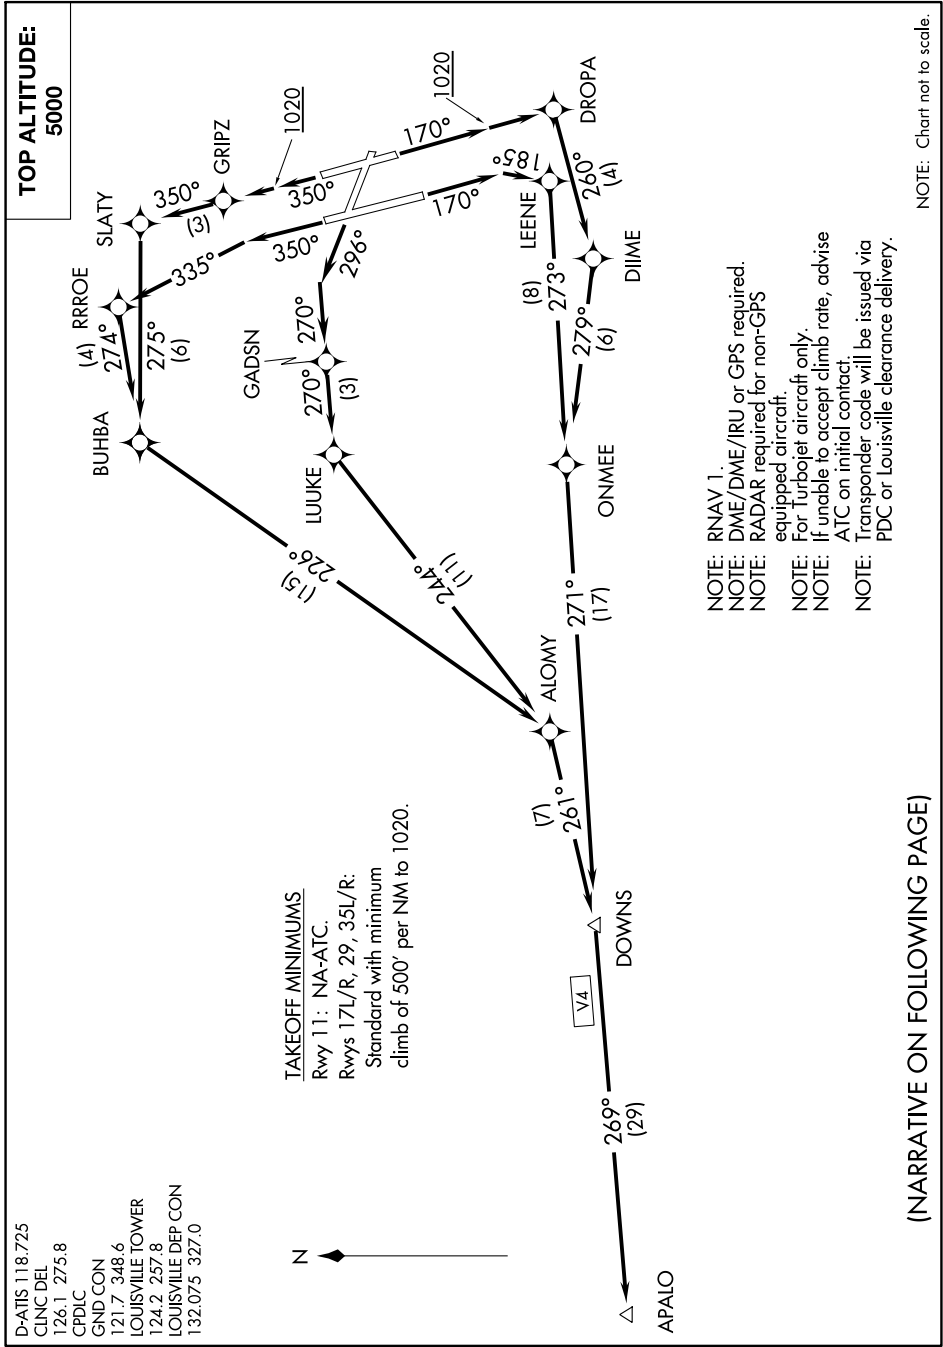

APALO SIX DEPARTURE (RNAV)

LOUISVILLE, KENTUCKY

SE-1, 25 FEB 2021 to 25 MAR 2021

D-ATIS 118.725
 CLNC DEL 126.1 275.8
 CPDLC
 GND CON 121.7 348.6
 LOUISVILLE TOWER 124.2 257.8
 LOUISVILLE DEP CON 132.075 327.0

APALO SIX DEPARTURE (RNAV)

LOUISVILLE, KENTUCKY

(NARRATIVE ON FOLLOWING PAGE)

SE-1, 25 FEB 2021 to 25 MAR 2021