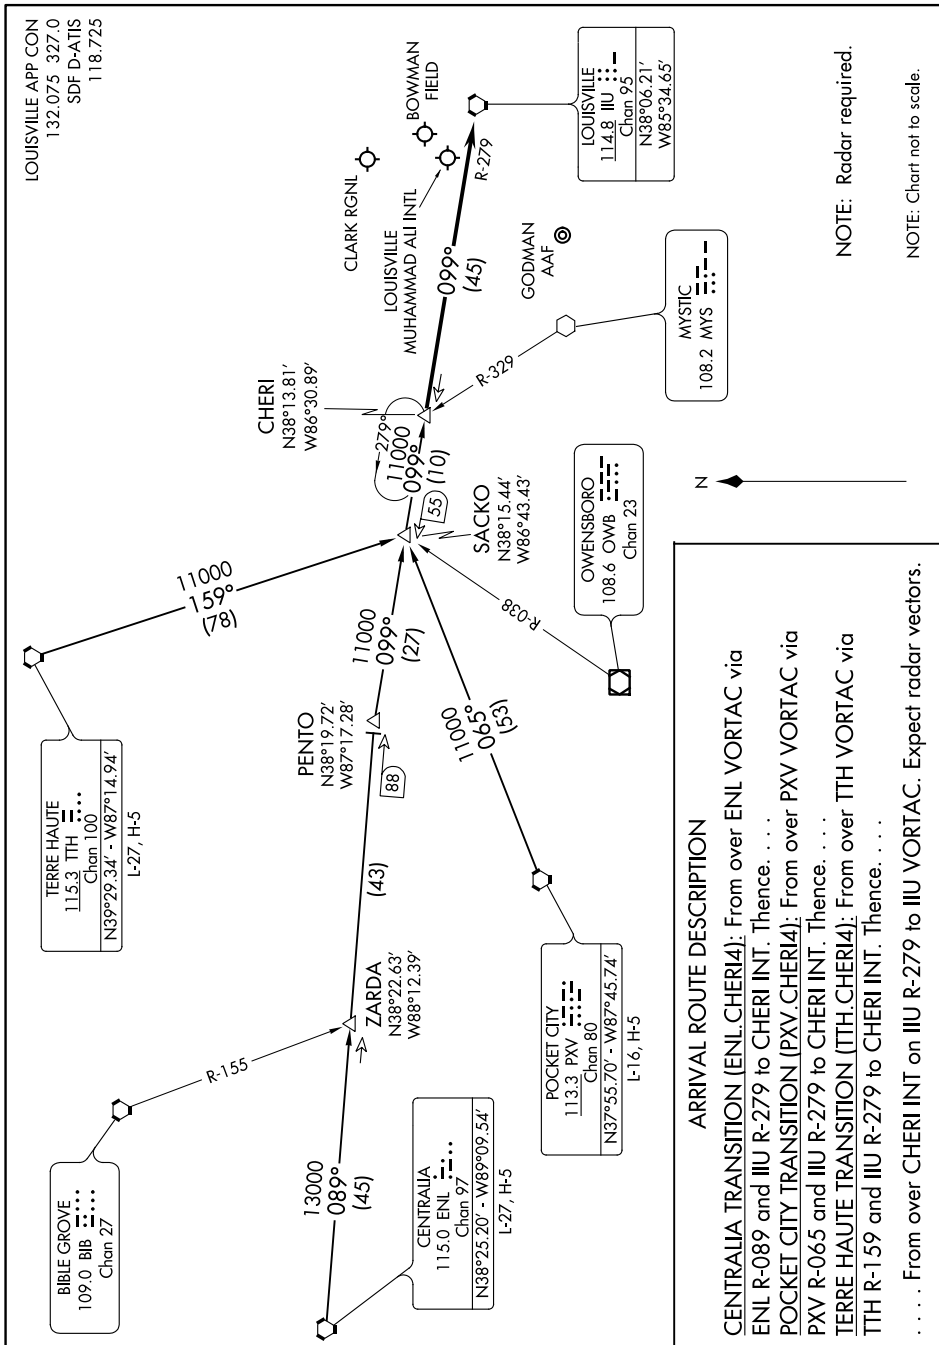

# CHERI FOUR ARRIVAL

LOUISVILLE, KENTUCKY

SE-1, 25 FEB 2021 to 25 MAR 2021

NOTE: Radar required.

NOTE: Chart not to scale.

# CHERI FOUR ARRIVAL

LOUISVILLE, KENTUCKY

SE-1, 25 FEB 2021 to 25 MAR 2021