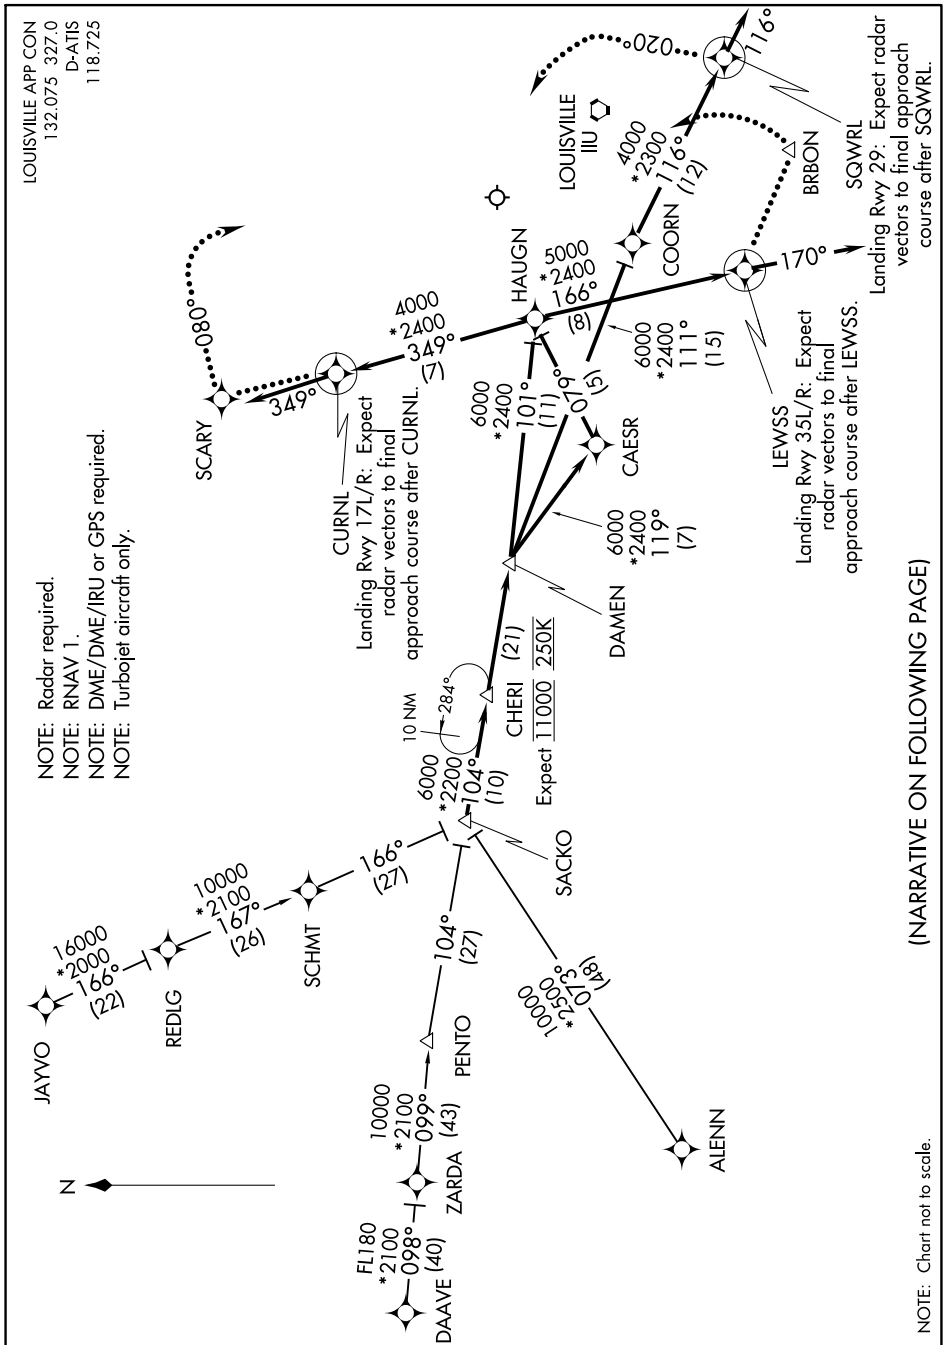

DAMEN FIVE ARRIVAL (RNAV)

SE-1, 25 FEB 2021 to 25 MAR 2021

NOTE: Chart not to scale.

(NARRATIVE ON FOLLOWING PAGE)

SE-1, 25 FEB 2021 to 25 MAR 2021

DAMEN FIVE ARRIVAL (RNAV)