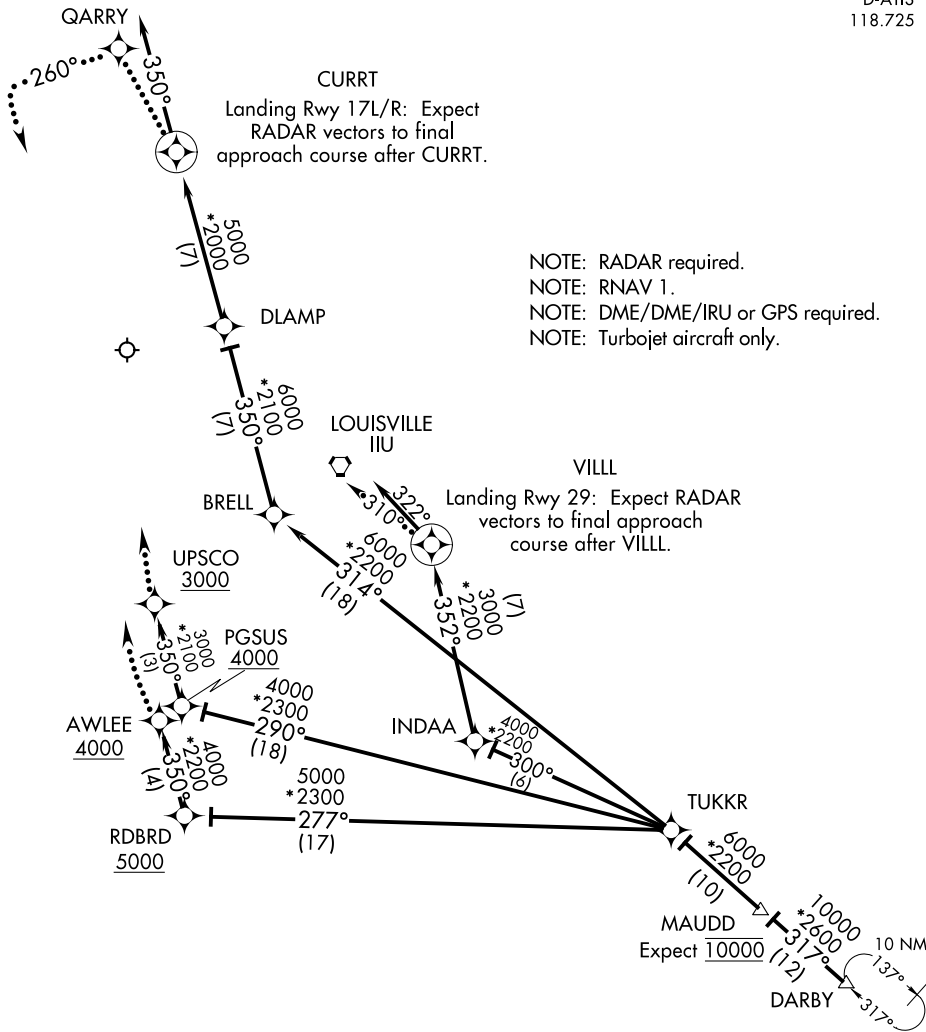

MAUDD SIX ARRIVAL (RNAV) Arrival Routes

LOUISVILLE APP CON
132.075 327.0
D-ATIS
118.725

SE-1, 25 FEB 2021 to 25 MAR 2021

SE-1, 25 FEB 2021 to 25 MAR 2021

NOTE: Chart not to scale.

(NARRATIVE ON FOLLOWING PAGE)

MAUDD SIX ARRIVAL (RNAV) Arrival Routes

LOUISVILLE, KENTUCKY