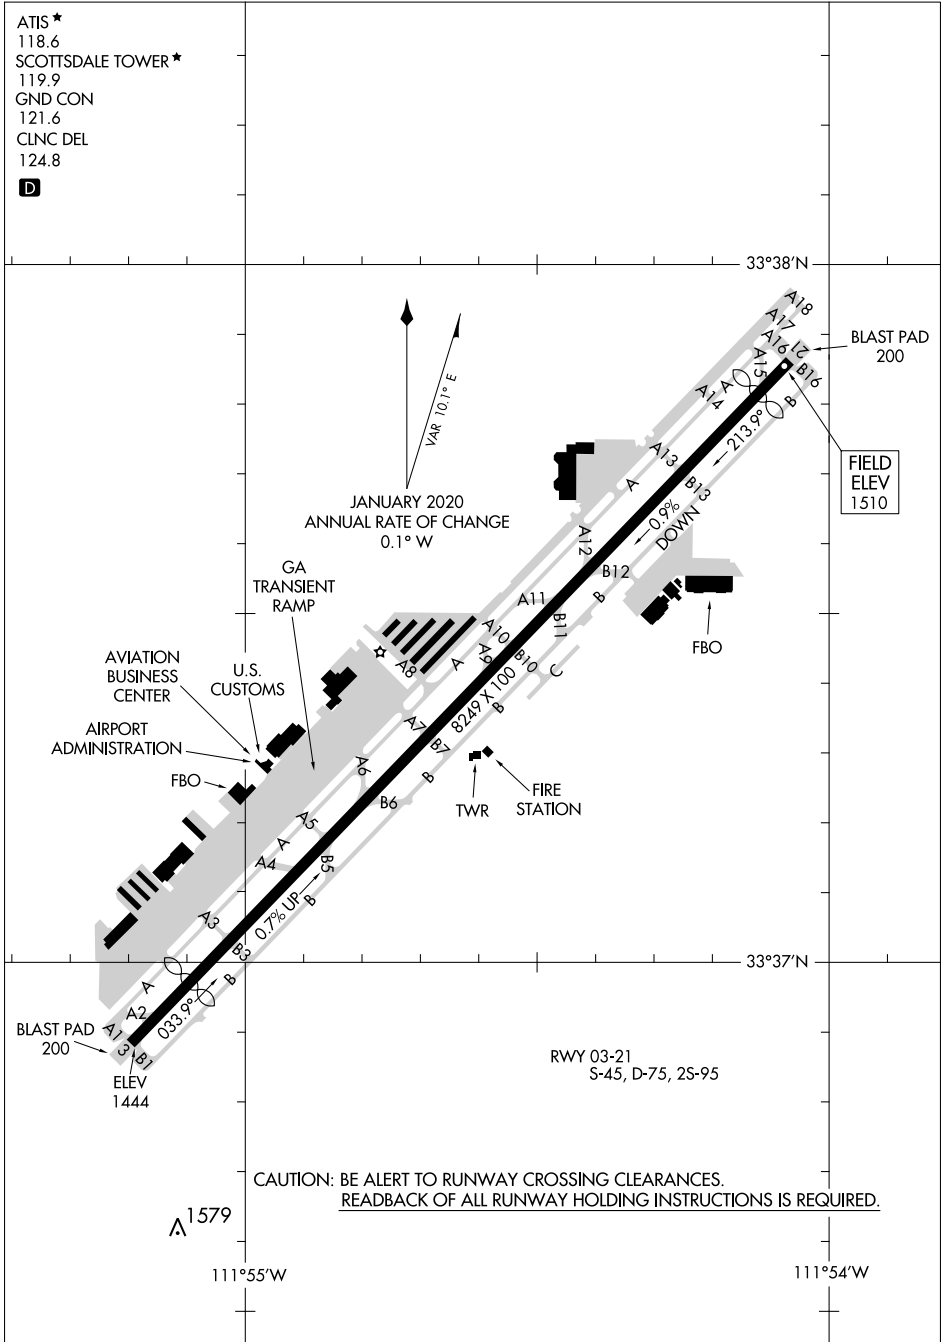

AIRPORT DIAGRAM

AL-5651 (FAA)

SCOTTSDALE (SDL)
SCOTTSDALE, ARIZONA

ATIS ★
 118.6
 SCOTTSDALE TOWER ★
 119.9
 GND CON
 121.6
 CLNC DEL
 124.8

D

SW-4, 25 FEB 2021 to 25 MAR 2021

SW-4, 25 FEB 2021 to 25 MAR 2021

AIRPORT DIAGRAM

SCOTTSDALE, ARIZONA
SCOTTSDALE (SDL)