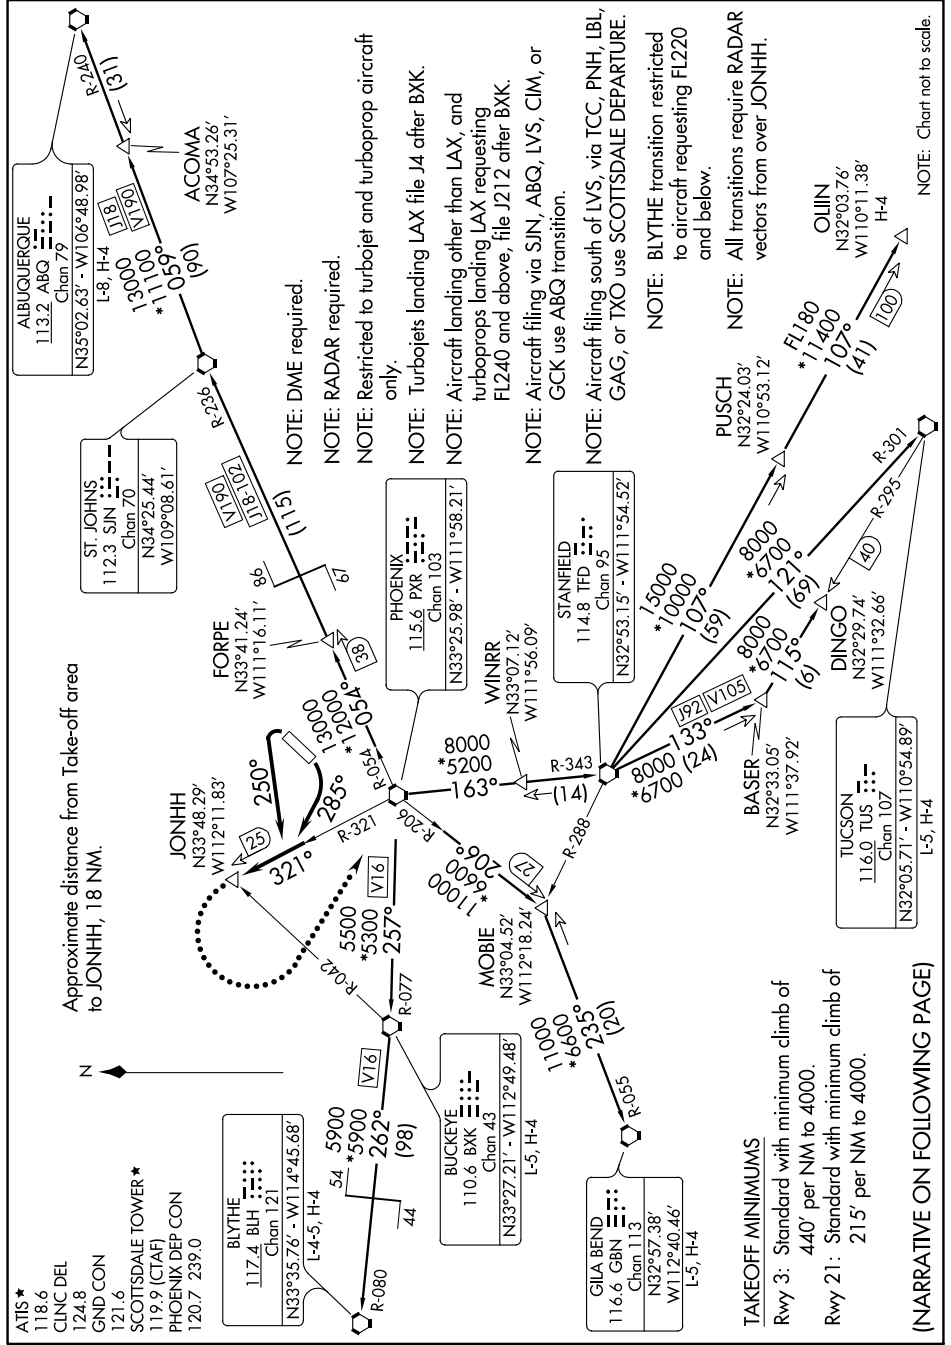

SCOTTSDALE SEVEN DEPARTURE

AL-5651 (FAA)

SCOTTSDALE (SDL)
SCOTTSDALE, ARIZONA

SW-4, 25 FEB 2021 to 25 MAR 2021

SW-4, 25 FEB 2021 to 25 MAR 2021

SCOTTSDALE SEVEN DEPARTURE