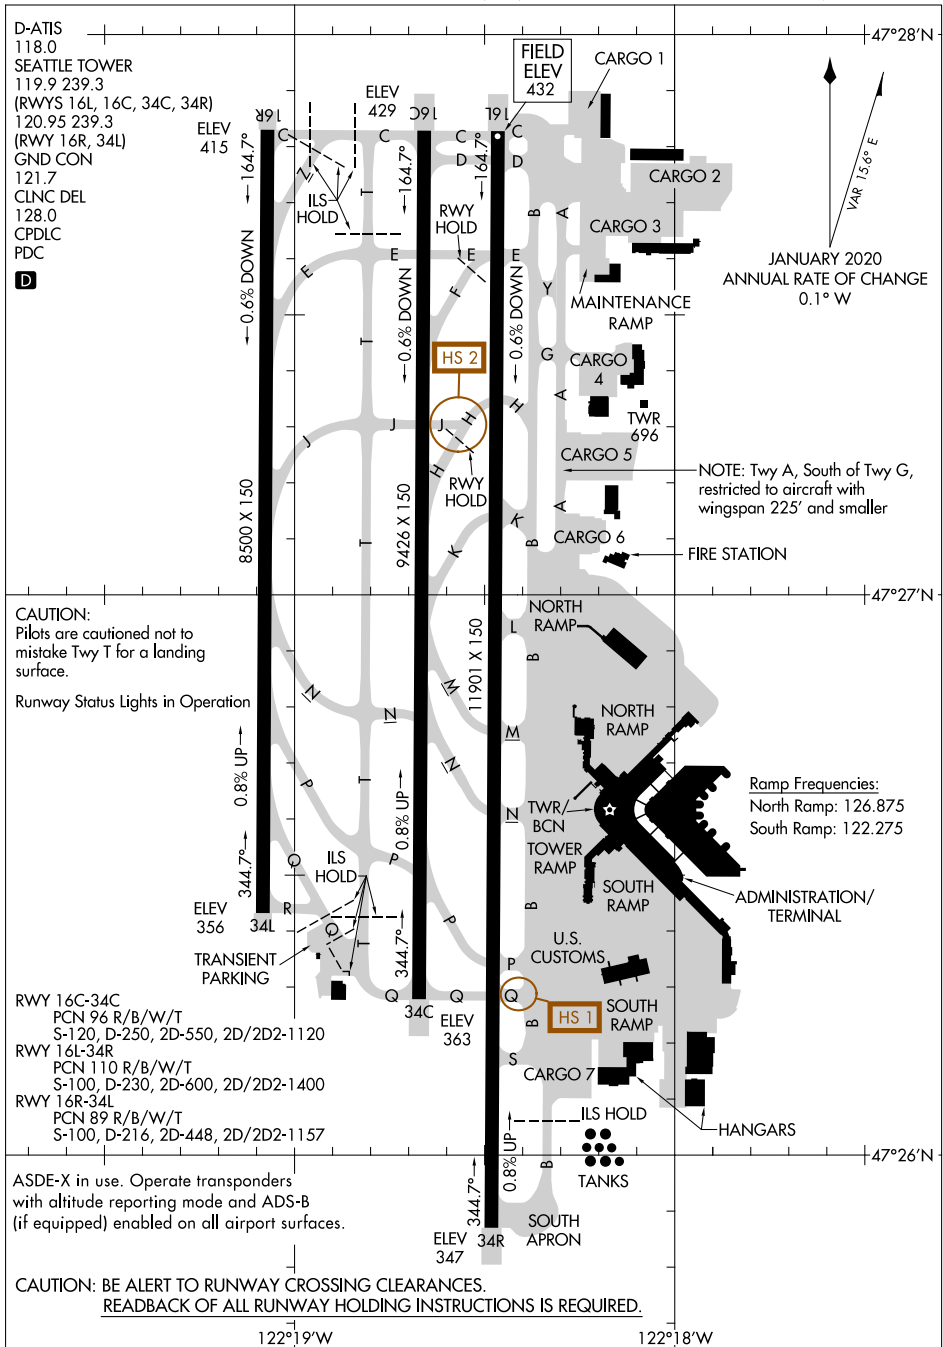

# AIRPORT DIAGRAM

AL-582 (FAA)

SEATTLE-TACOMA INTL (SEA)  
SEATTLE, WASHINGTON

NW-1, 25 FEB 2021 to 25 MAR 2021

NW-1, 25 FEB 2021 to 25 MAR 2021

# AIRPORT DIAGRAM

SEATTLE, WASHINGTON  
SEATTLE-TACOMA INTL (SEA)