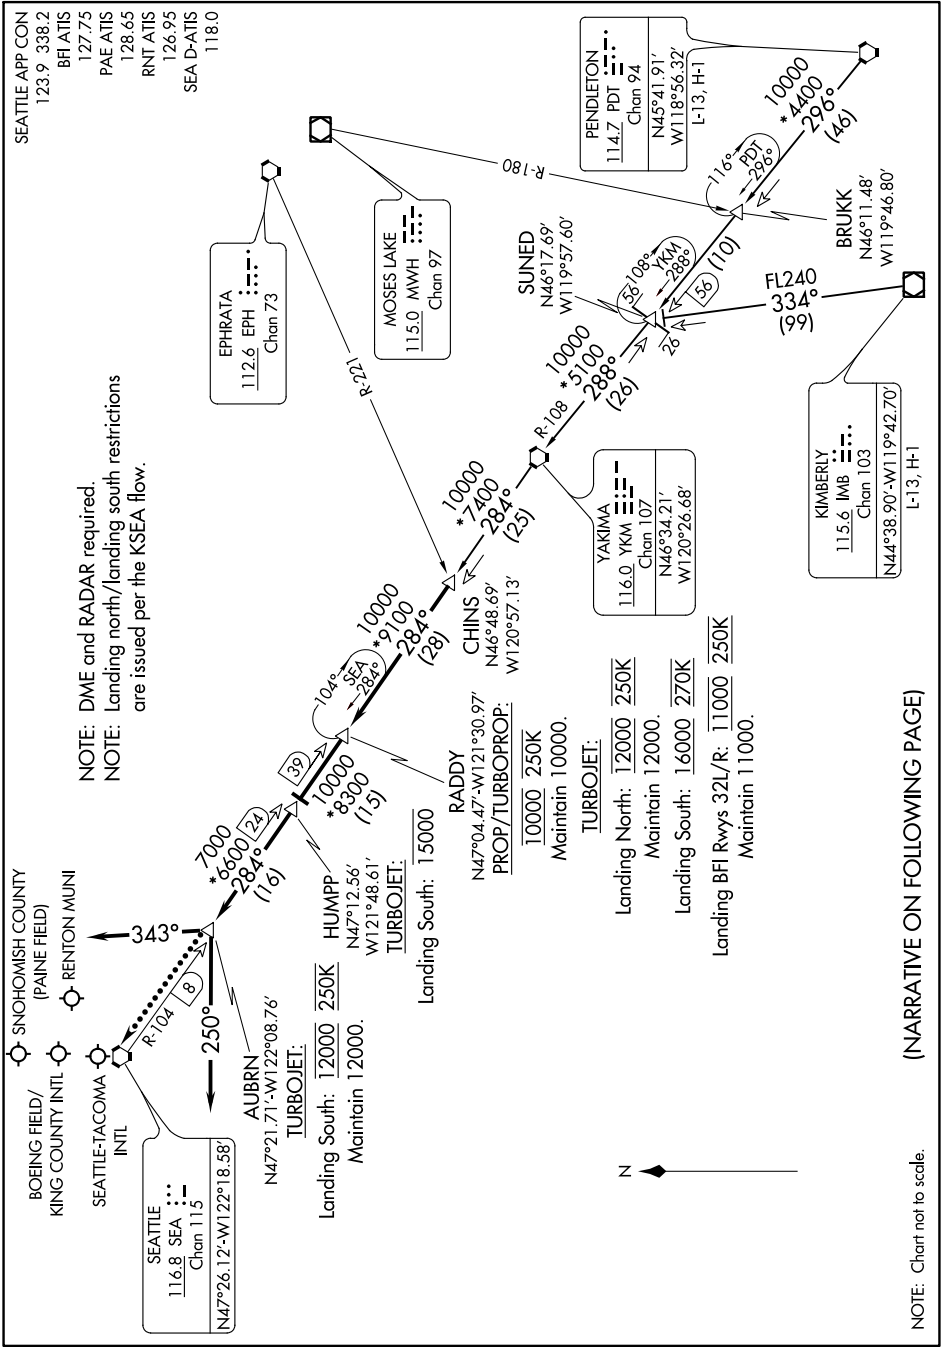

CHINS FOUR ARRIVAL

NW-1, 25 FEB 2021 to 25 MAR 2021

(NARRATIVE ON FOLLOWING PAGE)

NW-1, 25 FEB 2021 to 25 MAR 2021

CHINS FOUR ARRIVAL