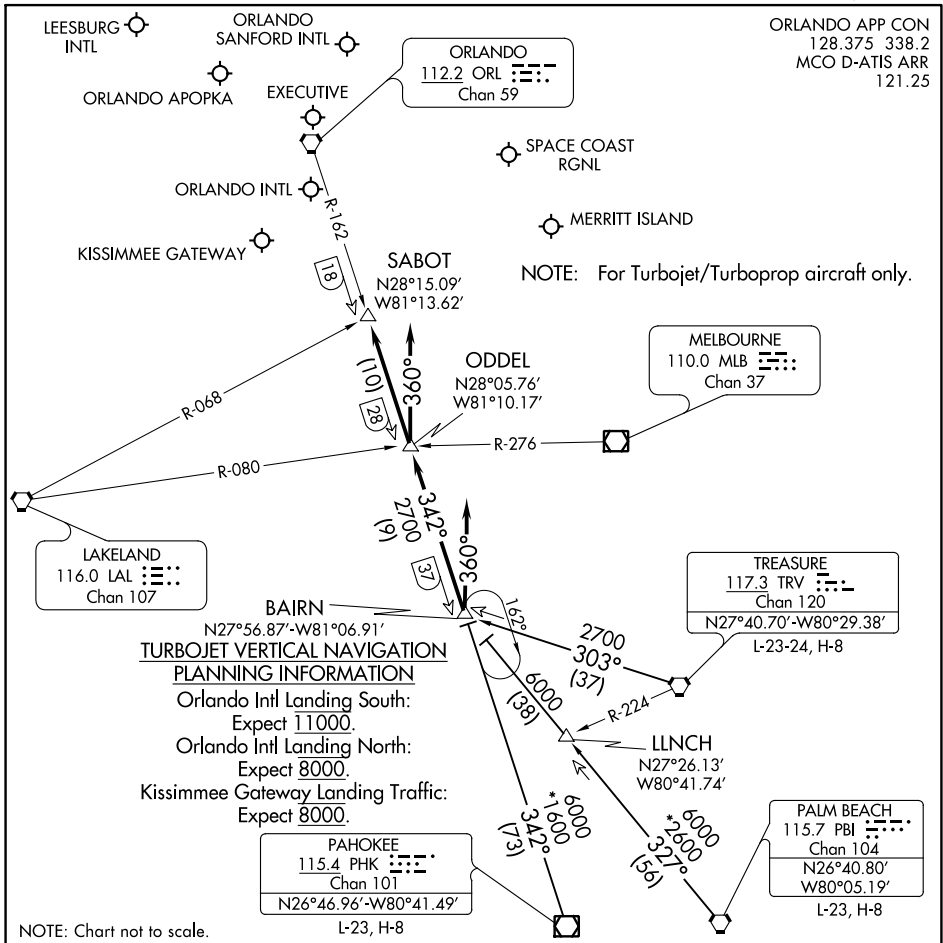

GOOFY SEVEN ARRIVAL

AL-571 (FAA)

ORLANDO, FLORIDA

SE-3, 25 FEB 2021 to 25 MAR 2021

SE-3, 25 FEB 2021 to 25 MAR 2021

ARRIVAL ROUTE DESCRIPTION

PAHOKEE TRANSITION (PHK.GOOFY7): From over PHK VOR/DME on PHK R-342 to BAIRN INT.

Thence. . .

PALM BEACH TRANSITION (PBI.GOOFY7): From over PBI VORTAC on PBI R-327 to BAIRN INT.

Thence. . .

TREASURE TRANSITION (TRV.GOOFY7): From over TRV VORTAC on TRV R-303 to BAIRN INT.

Thence. . .

ORLANDO INTL:

. . . Rwy 17/18: From over BAIRN INT on ORL VORTAC R-162 to ODDEL INT. Depart ODDEL INT heading 360° for vector to final approach course.

. . . Rwy 35/36: Depart BAIRN INT heading 360° for vector to final approach course.

LEESBURG INTL: . . . From over BAIRN INT on ORL VORTAC R-162 to SABOT INT. Expect RADAR vectors to the airport.

ALL OTHER AIRPORTS: . . . From over BAIRN INT on ORL VORTAC R-162 to SABOT INT.

Expect RADAR vectors to final approach course.