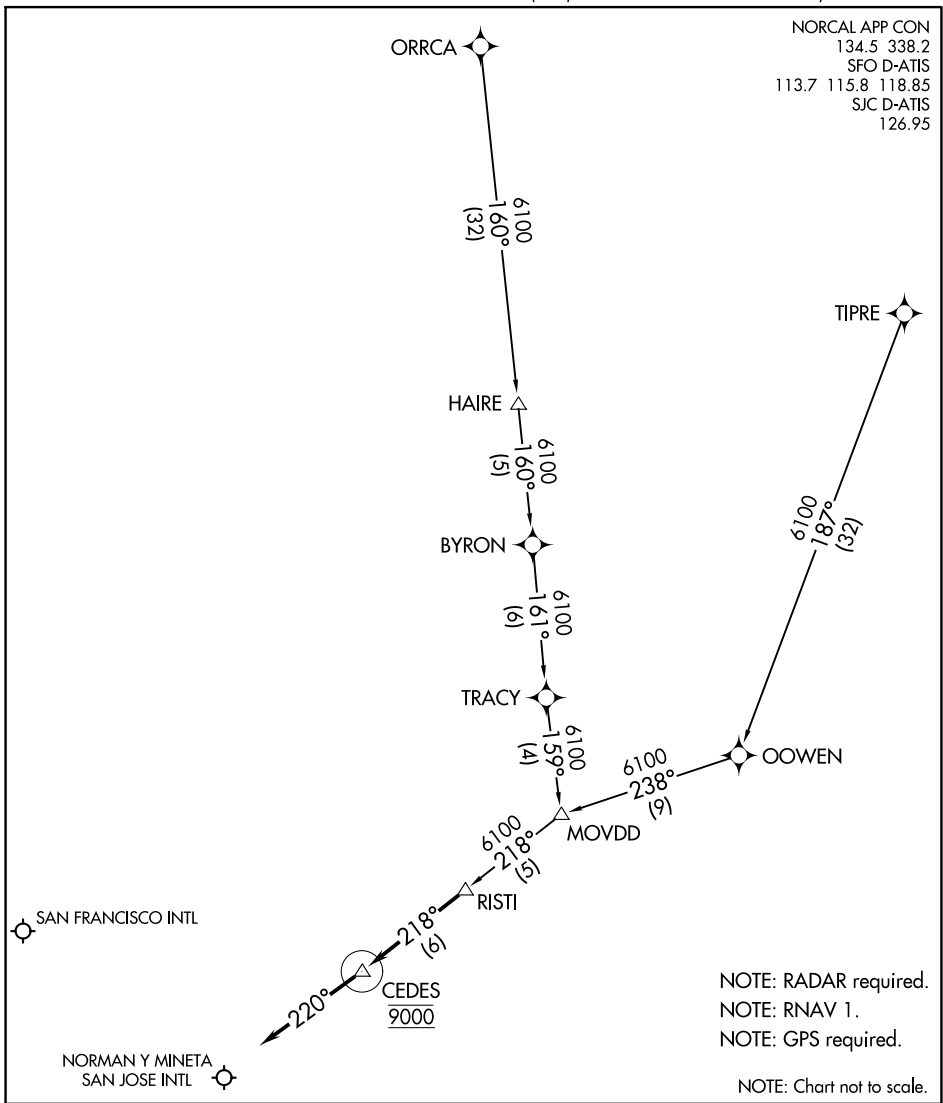

# RISTI ONE ARRIVAL (RNAV)

AL-375 (FAA)

SAN FRANCISCO, CALIFORNIA

NORCAL APP CON  
 134.5 338.2  
 SFO D-ATIS  
 113.7 115.8 118.85  
 SJC D-ATIS  
 126.95

SW-2, 25 FEB 2021 to 25 MAR 2021

SW-2, 25 FEB 2021 to 25 MAR 2021

## ARRIVAL ROUTE DESCRIPTION

ORRCA TRANSITION (ORRCA.RISTI1)

TIPRE TRANSITION (TIPRE.RISTI1)

LANDING KSFO/KSJC: From RISTI on track 218° to cross CEDES at 9000, then on heading 220° or as assigned by ATC. Expect RADAR vectors to final approach course.