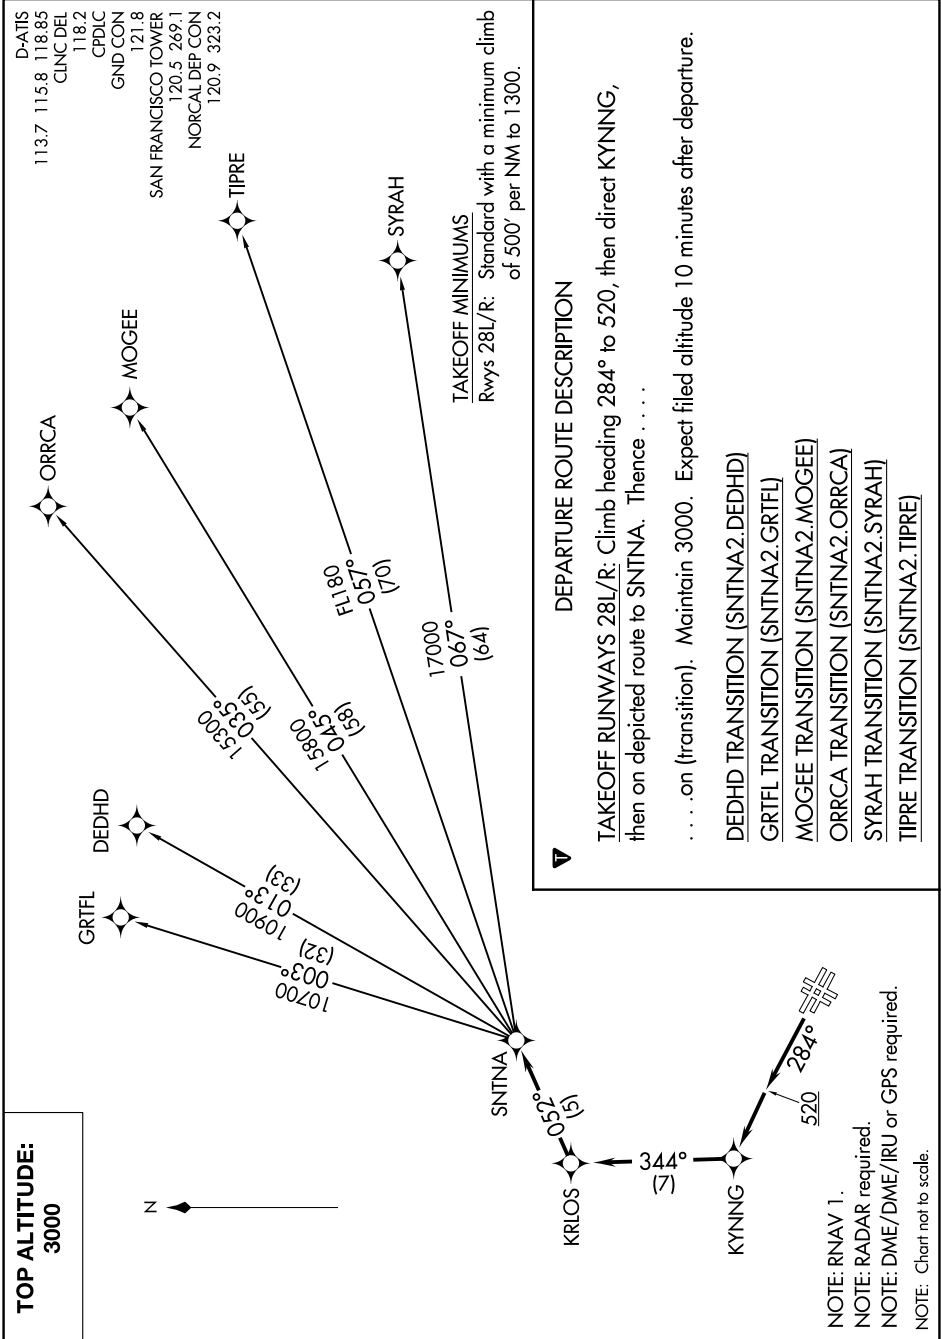

(SNTNA2.SNTNA) 17341

SNTNA TWO DEPARTURE (RNAV)

AL-375 (FAA)

SAN FRANCISCO INTL (SFO)
SAN FRANCISCO, CALIFORNIA

SW-2, 25 FEB 2021 to 25 MAR 2021

SW-2, 25 FEB 2021 to 25 MAR 2021

SNTNA TWO DEPARTURE (RNAV)

(SNTNA2.SNTNA) 25JUN15