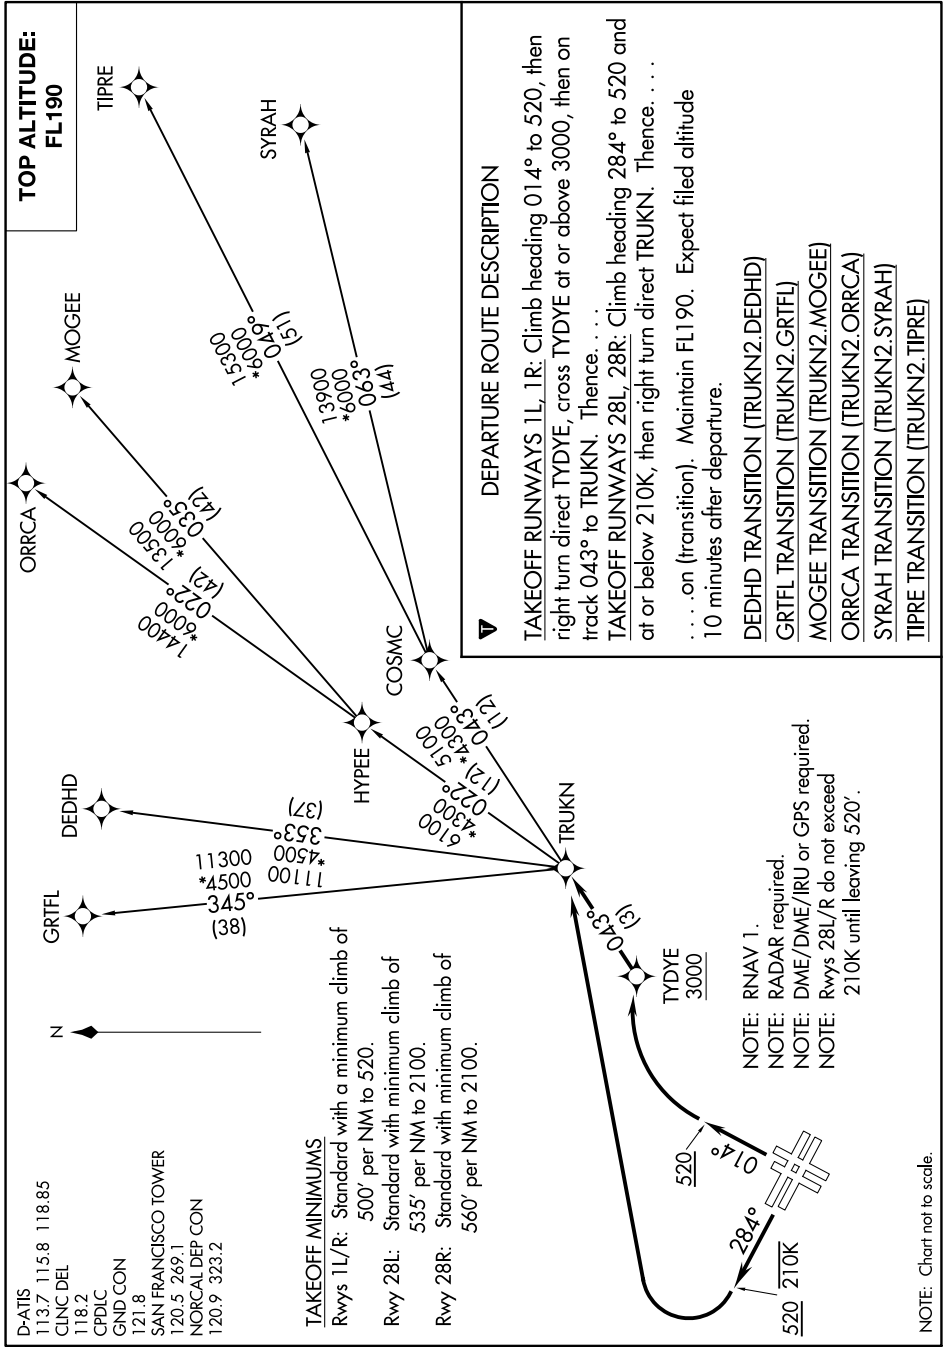

TRUKN TWO DEPARTURE (RNAV)

AL-375 (FAA)

SAN FRANCISCO INTL (SFO)
SAN FRANCISCO, CALIFORNIA

SW-2, 25 FEB 2021 to 25 MAR 2021

SW-2, 25 FEB 2021 to 25 MAR 2021

TRUKN TWO DEPARTURE (RNAV)

SAN FRANCISCO, CALIFORNIA
SAN FRANCISCO INTL (SFO)