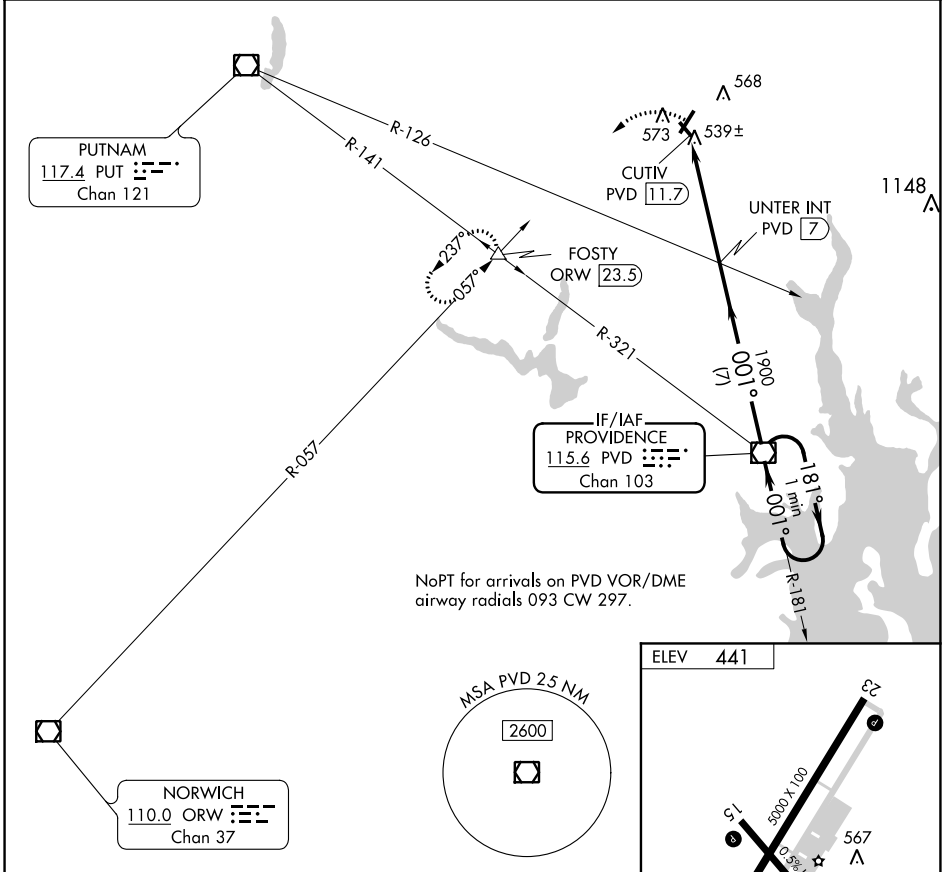

VOR/DME PVD 115.6 Chan 103	APP CRS 001°	Rwy Idg TDZE N/A	N/A
		Apt Elev 441	

VOR-A

NORTH CENTRAL STATE (SF/Z)

⚠ When local altimeter setting not received, use Providence altimeter setting and increase all MDA 100 feet, increase Circling visibility Cat C ¼ mile. Circling to Rwy 15/33 NA at night.

MISSED APPROACH: Climbing left turn to 2500 via ORW VOR/DME R-057 to FOSTY INT/ORW 23.5 DME and hold.

AWOS-3PT 120.775	PROVIDENCE APP CON ★ 123.675 244.875	CLNC DEL 124.35	UNICOM 123.075 (CTAF) 0
----------------------------	--	---------------------------	-----------------------------------

CATEGORY	A	B	C	D
C CIRCLING	980-1	539 (500-1)	980-1½ 539 (500-1½)	NA

NE-1, 25 FEB 2021 to 25 MAR 2021

NE-1, 25 FEB 2021 to 25 MAR 2021