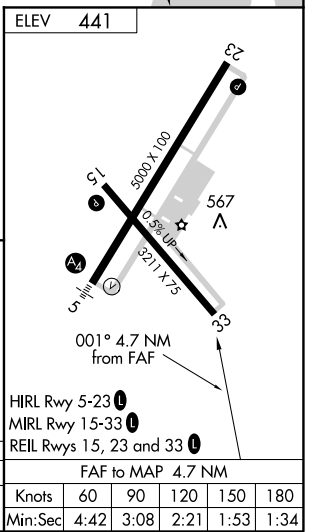

VOR/DME PVD 115.6 Chan 103	APP CRS 001°	Rwy Idg TDZE N/A	N/A
		Apt Elev 441	

VOR-A

NORTH CENTRAL STATE (SF/Z)

⚠ When local altimeter setting not received, use Providence altimeter setting and increase all MDA 100 feet, increase Circling visibility Cat C ¼ mile. Circling to Rwy 15/33 NA at night.

MISSED APPROACH: Climbing left turn to 2500 via ORW VOR/DME R-057 to FOSTY INT/ORW 23.5 DME and hold.

AWOS-3PT 120.775	PROVIDENCE APP CON ★ 123.675 244.875	CLNC DEL 124.35	UNICOM 123.075 (CTAF) 0
----------------------------	--	---------------------------	-----------------------------------