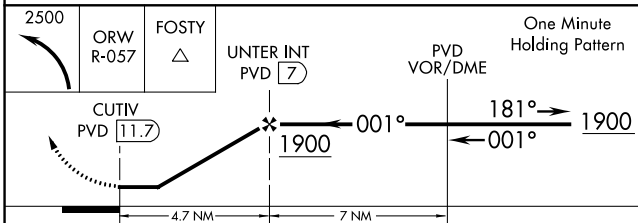

VOR/DME PVD 115.6 Chan 103	APP CRS 001°	Rwy Idg TDZE N/A	N/A
		Apt Elev 441	

VOR-A

NORTH CENTRAL STATE (SF/Z)

⚠ When local altimeter setting not received, use Providence altimeter setting and increase all MDA 100 feet, increase Circling visibility Cat C ¼ mile. Circling to Rwy 15/33 NA at night.

MISSED APPROACH: Climbing left turn to 2500 via ORW VOR/DME R-057 to FOSTY INT/ORW 23.5 DME and hold.

AWOS-3PT 120.775	PROVIDENCE APP CON ★ 123.675 244.875	CLNC DEL 124.35	UNICOM 123.075 (CTAF) 0
----------------------------	--	---------------------------	-----------------------------------