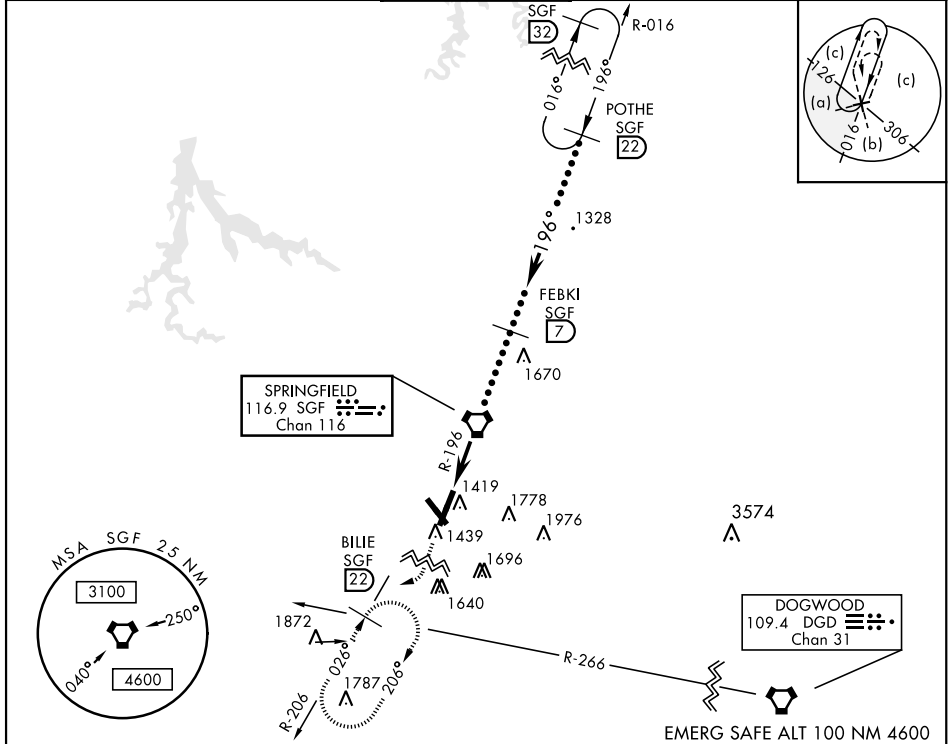

VORTAC SGF 116.9 Chan 116	APCH CRS 196°	Rwy Idg 7003 TDZE 1262 Arprt Elev 1268	JAL-604 [USAF]	SPRINGFIELD-BRANSON NATIONAL (KSGF)
---------------------------------	------------------	---	----------------	-------------------------------------

When local altimeter setting not received, use Monett altimeter setting. MAL S  
A4 MISSED APPROACH: Climb to 3000 then right turn via SGF VORTAC R-206 to BILLIE INT/SGF 22 DME and hold.

ATIS 135.125	SPRINGFIELD APP CON 121.1 290.5	SPRINGFIELD TOWER 119.9 257.8	GND CON 121.9 251.15	CLNC DEL 123.675
-----------------	------------------------------------	----------------------------------	-------------------------	---------------------

CATEGORY	MONETT ALTIMETER SETTING MINIMUMS		
	C	D	E
S-20	1760-1¼ 498 (500-1¼)	1760-1½ 498 (500-1½)	1760-1¾ 498 (500-1¾)
CIRCLING	1820-1½ 552 (600-1½)	1820-2 552 (600-2)	1920-2¼ 652 (700-2¼)
S-20	1860-1½ 598 (600-1½)	1860-1¾ 598 (600-1¾)	1860-2 598 (600-2)
CIRCLING	1920-1¾ 652 (700-1¾)	1920-2¾ 652 (700-2¾)	2020-2¾ 752 (800-2¾)