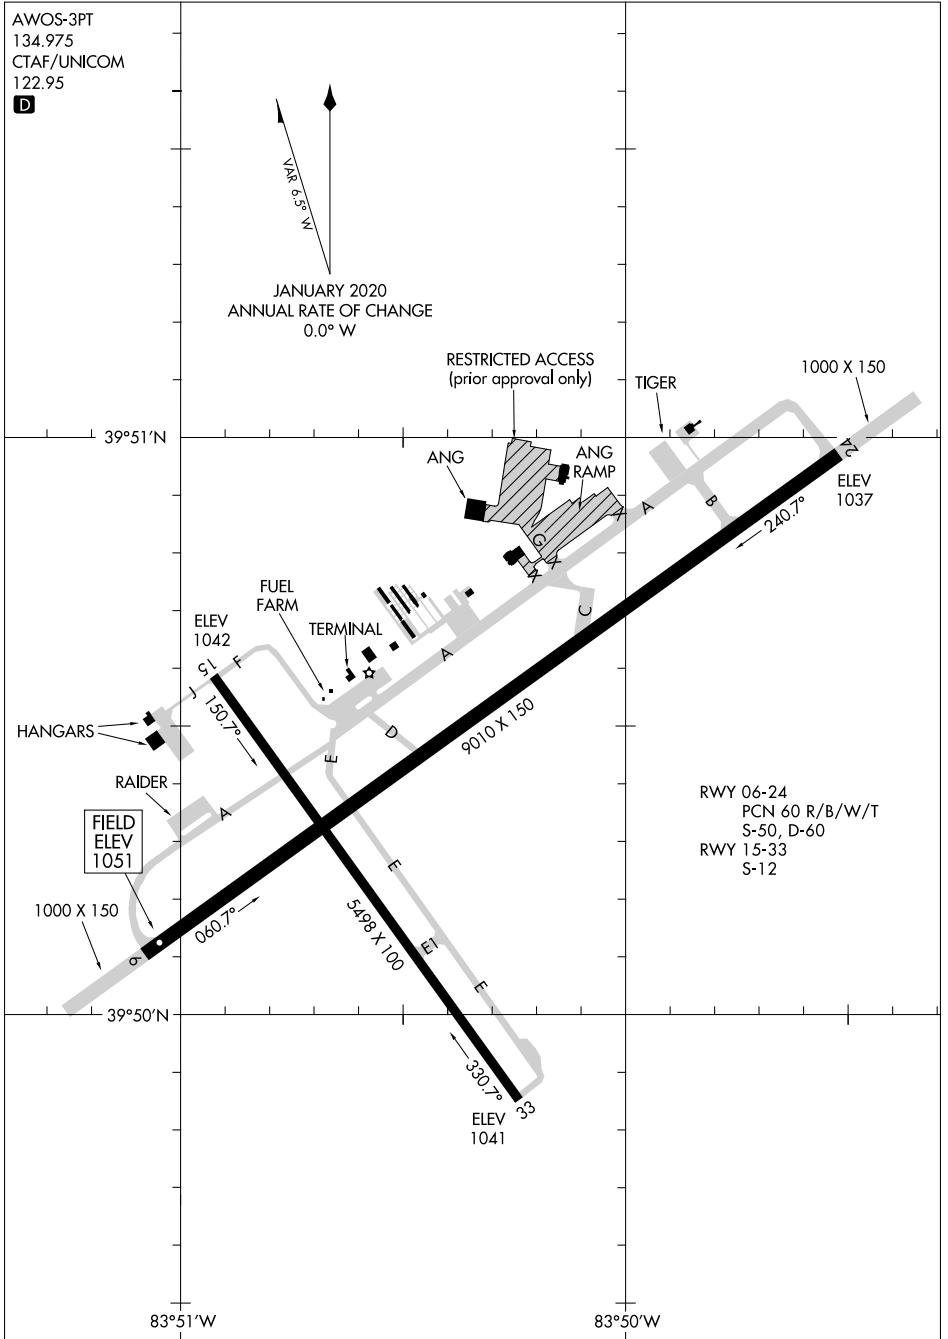

20310

AIRPORT DIAGRAM

AL-958 (FAA)

SPRINGFIELD-BECKLEY MUNI (SGH)
SPRINGFIELD, OHIO

AWOS-3PT
134.975
CTAF/UNICOM
122.95

D

JANUARY 2020
ANNUAL RATE OF CHANGE
0.0° W

EC-2, 25 FEB 2021 to 25 MAR 2021

EC-2, 25 FEB 2021 to 25 MAR 2021

AIRPORT DIAGRAM

20310

SPRINGFIELD, OHIO
SPRINGFIELD-BECKLEY MUNI (SGH)