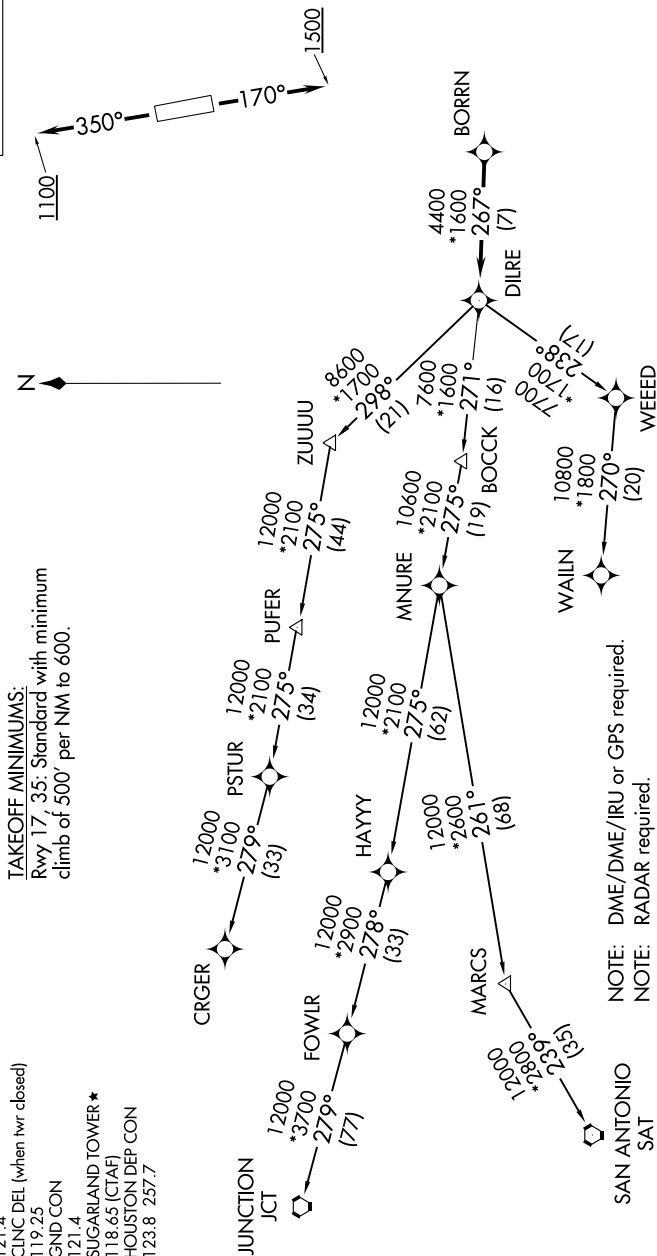

BORRN FOUR DEPARTURE (RNAV)

TOP ALTITUDE:
ASSIGNED BY ATC

NOTE: Chart not to scale.

(NARRATIVE ON FOLLOWING PAGE)

BORRN FOUR DEPARTURE (RNAV)