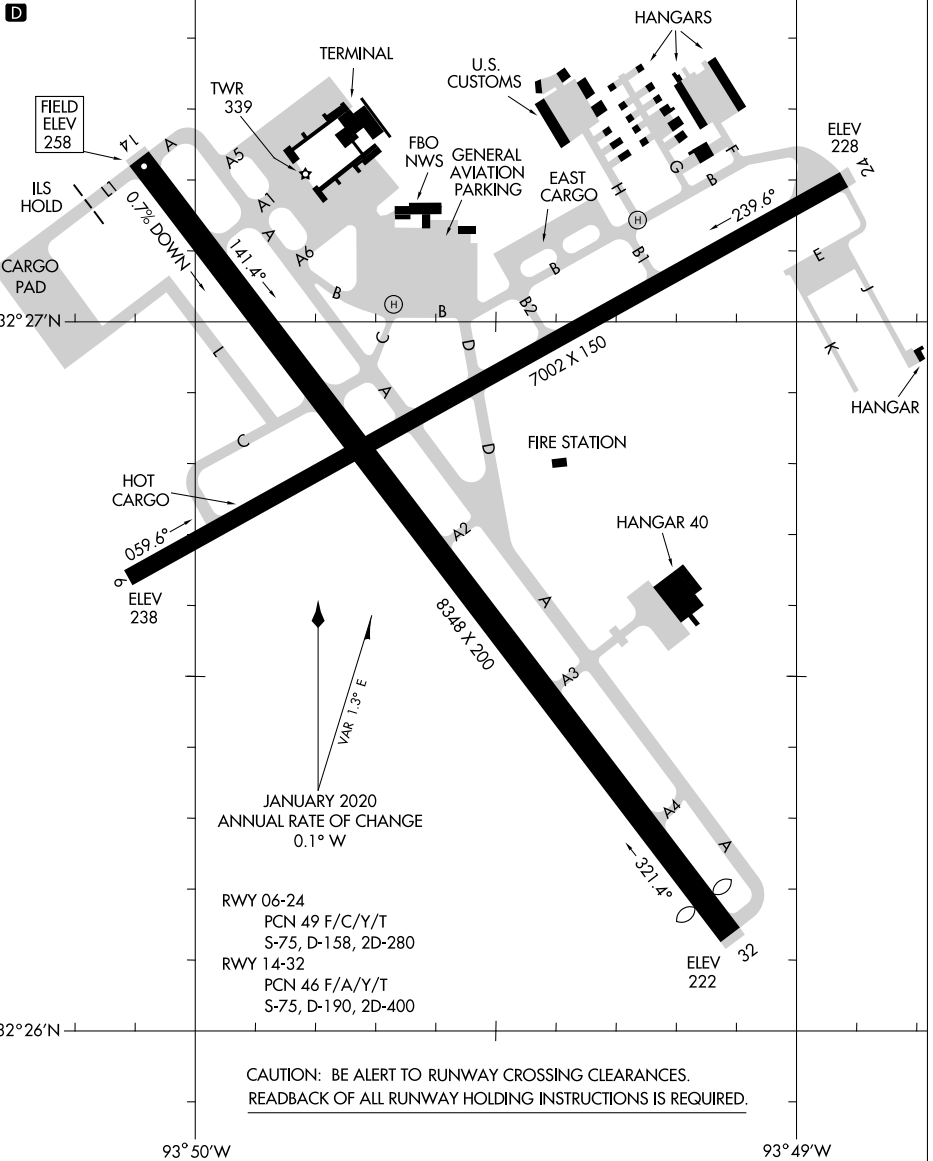

# AIRPORT DIAGRAM

AL-884 (FAA)

SHREVEPORT RGNL (SHV)  
SHREVEPORT, LOUISIANA

ATIS  
 128.45  
 SHREVEPORT TOWER  
 121.4 236.775  
 GND CON  
 121.175 236.775  
 CLNC DEL  
 124.65

**D**

SC-4, 25 FEB 2021 to 25 MAR 2021

SC-4, 25 FEB 2021 to 25 MAR 2021

# AIRPORT DIAGRAM

SHREVEPORT, LOUISIANA  
SHREVEPORT RGNL (SHV)