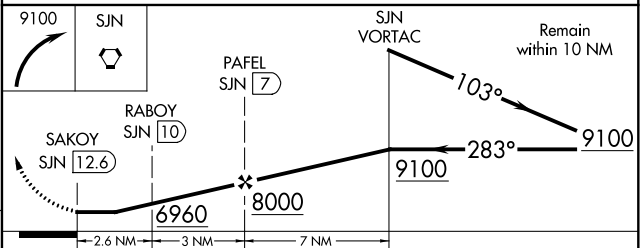

VORTAC SJN 112.3 Chan 70	APP CRS 283°	Rwy Idg TDZE Apt Elev 5737	N/A N/A

VOR-A

ST JOHNS INDUSTRIAL AIR PARK (SJN)

DME required.	MISSED APPROACH: Climbing right turn to 9100 direct SJN VORTAC and hold, continue climb-in-hold to 9100.

ASOS 134.225	ALBUQUERQUE CENTER 124.325 288.25	UNICOM 122.8 (CTAF) 1

ST JOHNS, ARIZONA
Amdt 2A 10OCT19

34°31'N-109°23'W

ST JOHNS INDUSTRIAL AIR PARK (SJN)
VOR-A

SW-4, 25 FEB 2021 to 25 MAR 2021

SW-4, 25 FEB 2021 to 25 MAR 2021