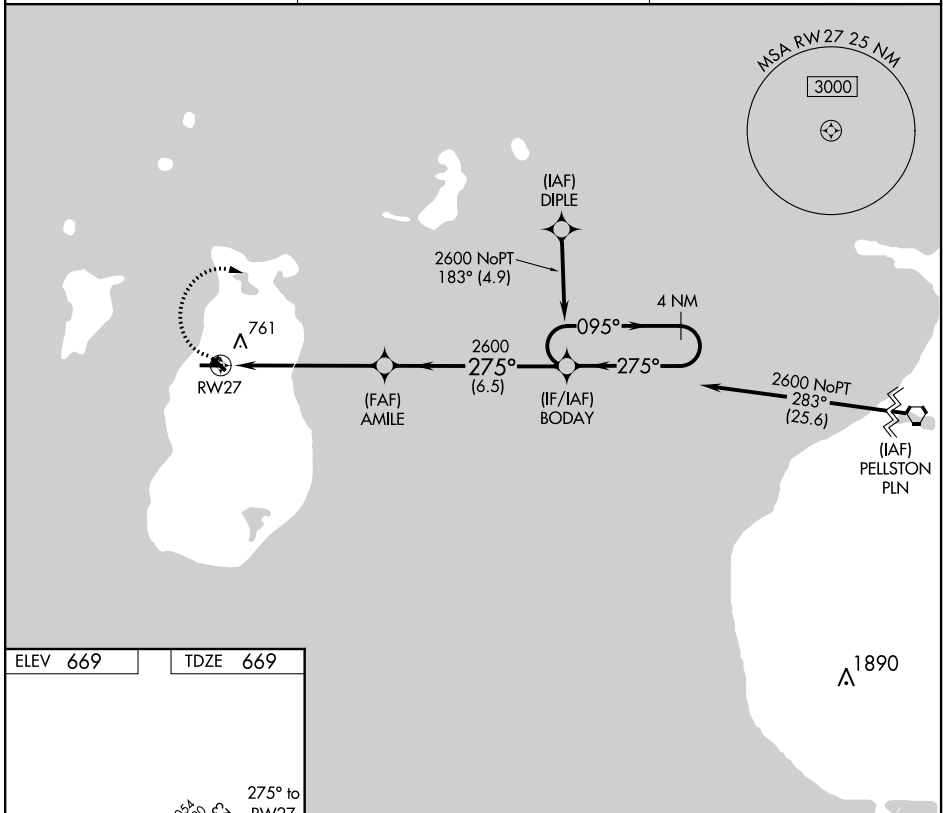

APP CRS	Rwy Idg	<b>4299</b>
<b>275°</b>	TDZE	<b>669</b>
	Apt Elev	<b>669</b>

# RNAV (GPS) RWY 27

BEAVER ISLAND (SJX)

<b>⚠</b>	DME/DME RNP -0.3 NA. When local altimeter setting not received, use Pellston altimeter setting and increase all MDA 100 feet. Circling NA to Rwys 5, 14, 23, 32.	MISSED APPROACH: Climbing right turn to 2600 direct BODAY and hold.
AWOS-3	MINNEAPOLIS CENTER	UNICOM
<b>118.075</b>	<b>134.6 354.05</b>	<b>122.8 (CTAF) 0</b>

EC-1, 25 FEB 2021 to 25 MAR 2021

EC-1, 25 FEB 2021 to 25 MAR 2021