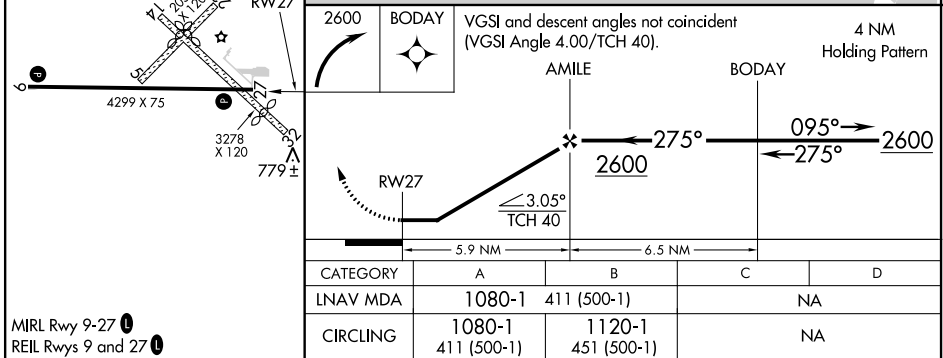

APP CRS	Rwy Idg	<b>4299</b>
<b>275°</b>	TDZE	<b>669</b>
	Apt Elev	<b>669</b>

# RNAV (GPS) RWY 27

BEAVER ISLAND (SJX)

<b>⚠</b>	DME/DME RNP -0.3 NA. When local altimeter setting not received, use Pellston altimeter setting and increase all MDA 100 feet. Circling NA to Rwys 5, 14, 23, 32.	MISSED APPROACH: Climbing right turn to 2600 direct BODAY and hold.
AWOS-3	MINNEAPOLIS CENTER	UNICOM
<b>118.075</b>	<b>134.6 354.05</b>	<b>122.8 (CTAF) 0</b>