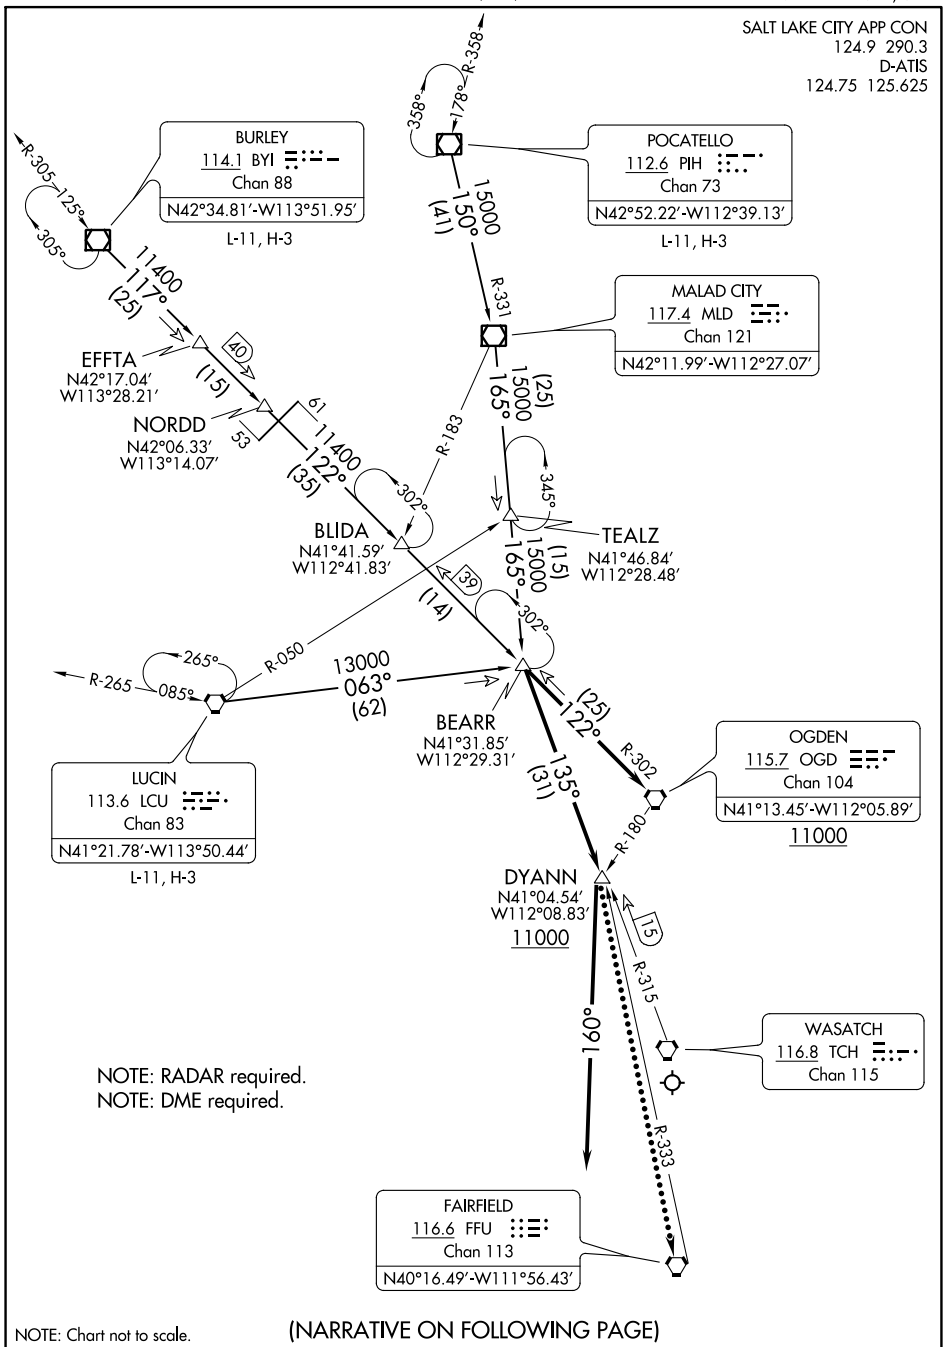

BEARR FIVE ARRIVAL

AL-365 (FAA)

SALT LAKE CITY APP CON

124.9 290.3

D-ATIS

124.75 125.625

SW-4, 25 FEB 2021 to 25 MAR 2021

SW-4, 25 FEB 2021 to 25 MAR 2021

NOTE: Chart not to scale.

(NARRATIVE ON FOLLOWING PAGE)

BEARR FIVE ARRIVAL