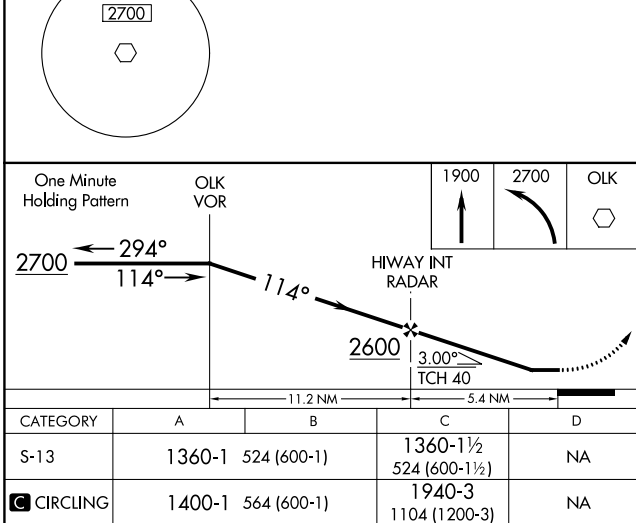

VOR OLK 110.4	APP CRS 114°	Rwy Idg 2623 TDZE 836 Apt Elev 836
-------------------------	------------------------	---

VOR RWY 13

SMITH FIELD (SMD)

⚠ NA Rwy 13 helicopter visibility reduction below 1 SM NA. Procedure NA at night. When local altimeter setting not received, use Fort Wayne Intl altimeter setting and increase all MDA 40 feet and S-13 Cat C visibility 1/8 SM.

⚠ -22°C

MISSED APPROACH: Climb to 1900 then climbing left turn to 2700 direct OLK VOR and hold.

AWOS-3 124.55	FORT WAYNE APP CON 127.2 284.6	UNICOM 122.8 (CTAF) 0
-------------------------	--	---------------------------------