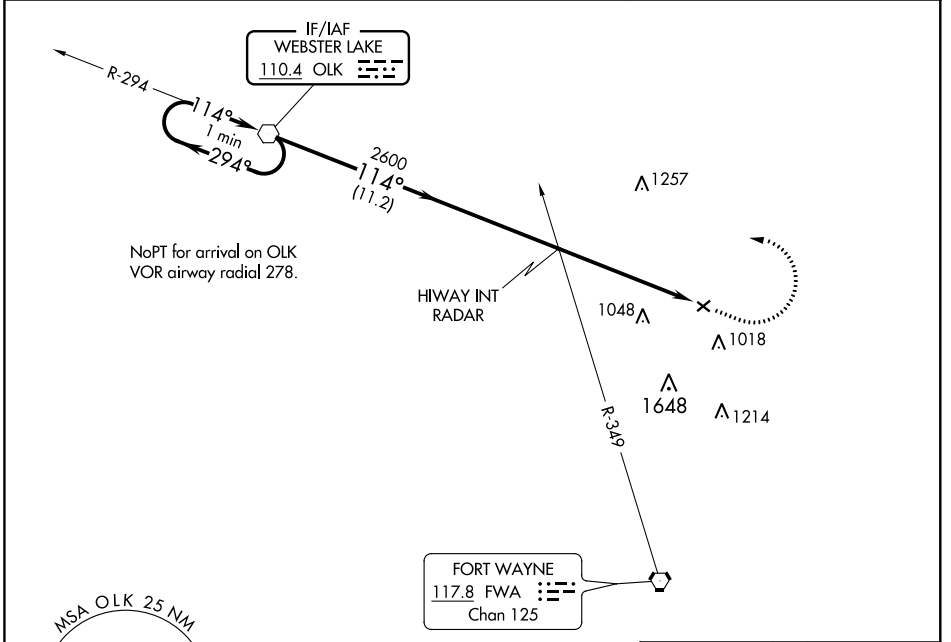

VOR OLK 110.4	APP CRS 114°	Rwy Idg 2623 TDZE 836 Apt Elev 836
-------------------------	------------------------	---

VOR RWY 13

SMITH FIELD (SMD)

⚠ NA Rwy 13 helicopter visibility reduction below 1 SM NA. Procedure NA at night. When local altimeter setting not received, use Fort Wayne Intl altimeter setting and increase all MDA 40 feet and S-13 Cat C visibility 1/8 SM.

⚠ -22°C

MISSED APPROACH: Climb to 1900 then climbing left turn to 2700 direct OLK VOR and hold.

AWOS-3 124.55	FORT WAYNE APP CON 127.2 284.6	UNICOM 122.8 (CTAF) 0
-------------------------	--	---------------------------------