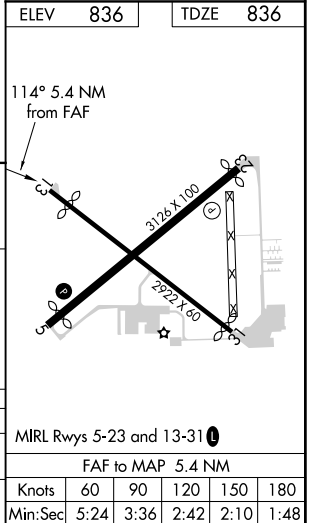

VOR OLK 110.4	APP CRS 114°	Rwy Idg 2623 TDZE 836 Apt Elev 836
-------------------------	------------------------	---

VOR RWY 13

SMITH FIELD (SMD)

⚠ NA Rwy 13 helicopter visibility reduction below 1 SM NA. Procedure NA at night. When local altimeter setting not received, use Fort Wayne Intl altimeter setting and increase all MDA 40 feet and S-13 Cat C visibility 1/8 SM.

⚠ -22°C

MISSED APPROACH: Climb to 1900 then climbing left turn to 2700 direct OLK VOR and hold.

AWOS-3 124.55	FORT WAYNE APP CON 127.2 284.6	UNICOM 122.8 (CTAF) 0
-------------------------	--	---------------------------------