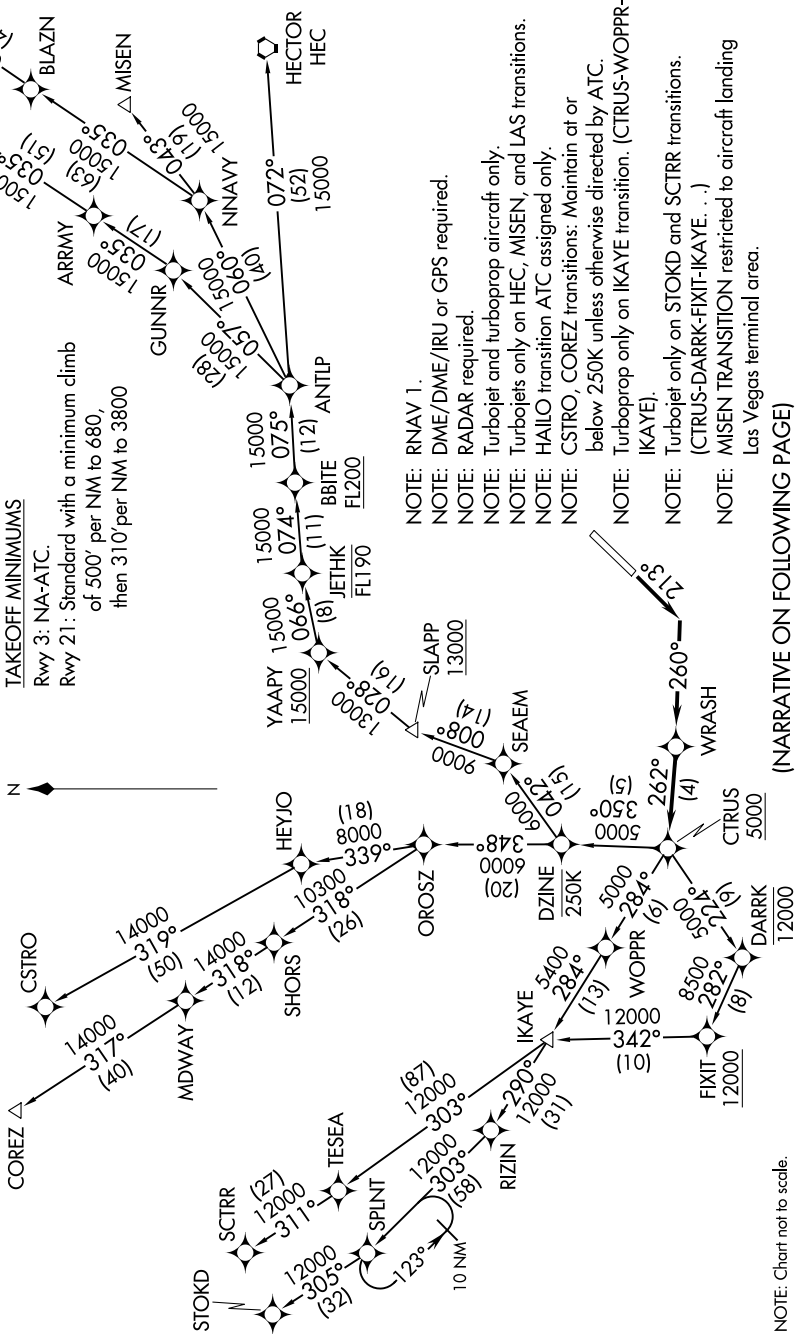

CTRUS FOUR DEPARTURE (RNAV)

AL-5023 (FAA)

SANTA MONICA MUNI (SMO)
SANTA MONICA, CALIFORNIA

SW-3, 25 FEB 2021 to 25 MAR 2021

**TOP ALTITUDE:
IKAYE TRANSITION: AS ASSIGNED BY ATC;
ALL OTHER TRANSITIONS: FL230**

ATIS 119.15
SANTA MONICA TOWER* 120.1 257.8
SOCAL DEP CON 125.2 323.275

(NARRATIVE ON FOLLOWING PAGE)

NOTE: Chart not to scale.

SW-3, 25 FEB 2021 to 25 MAR 2021

CTRUS FOUR DEPARTURE (RNAV)

SANTA MONICA, CALIFORNIA
SANTA MONICA MUNI (SMO)