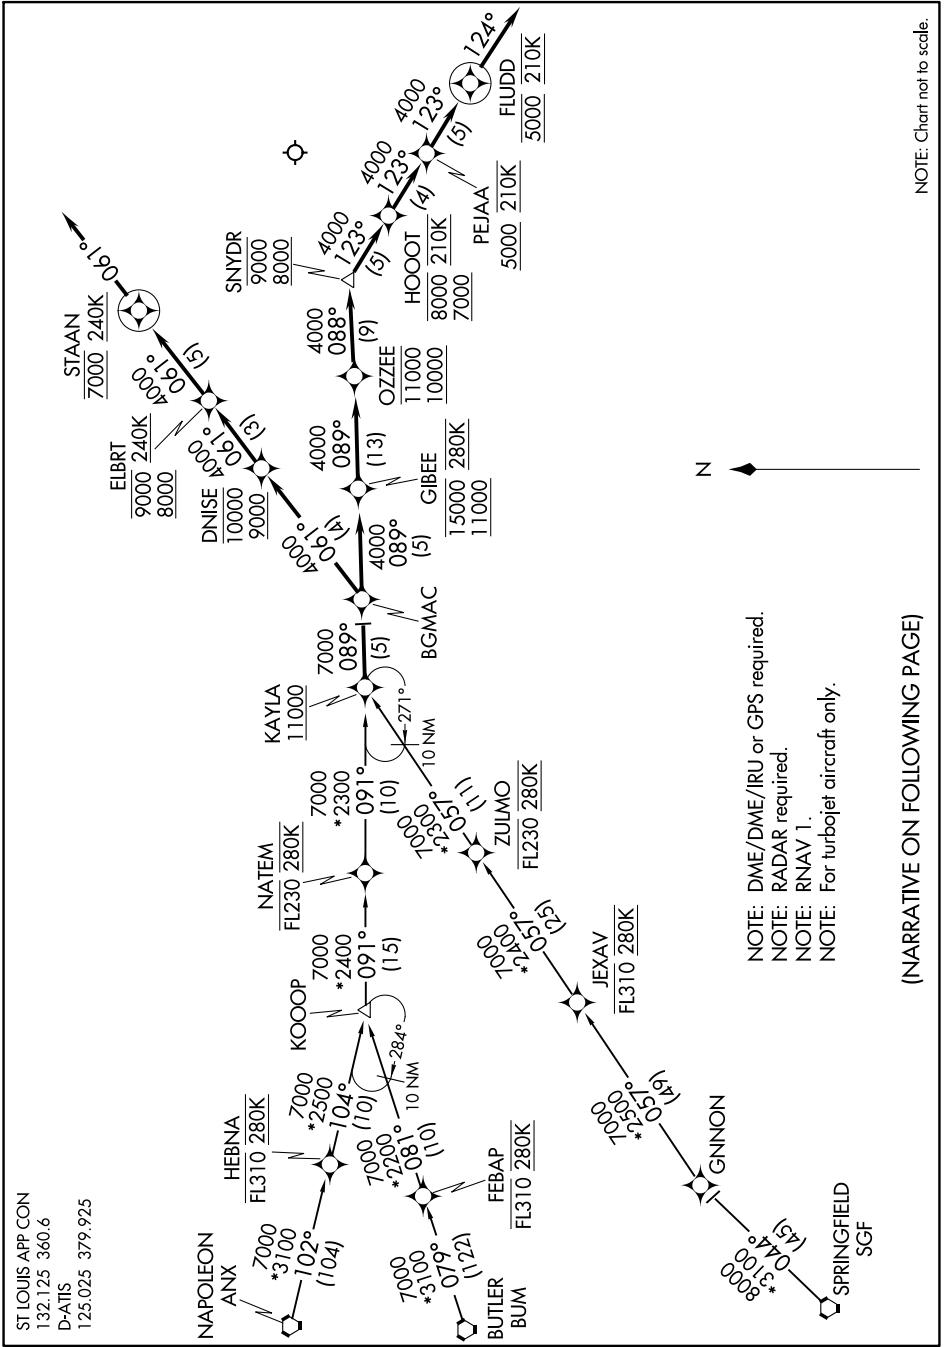

(KAYLA.KAYLA3) 18312

KAYLA THREE ARRIVAL (RNAV)

AL-360 (FAA)

ST LOUIS LAMBERT INTL (STL)
ST. LOUIS, MISSOURI

NC-3, 25 FEB 2021 to 25 MAR 2021

- NOTE: DME/DME/IRU or GPS required.
- NOTE: RADAR required.
- NOTE: RNAV 1.
- NOTE: For turbojet aircraft only.

(NARRATIVE ON FOLLOWING PAGE)

NOTE: Chart not to scale.

KAYLA THREE ARRIVAL (RNAV)

(KAYLA.KAYLA3) 12OCT17

ST. LOUIS, MISSOURI
ST LOUIS LAMBERT INTL (STL)

NC-3, 25 FEB 2021 to 25 MAR 2021