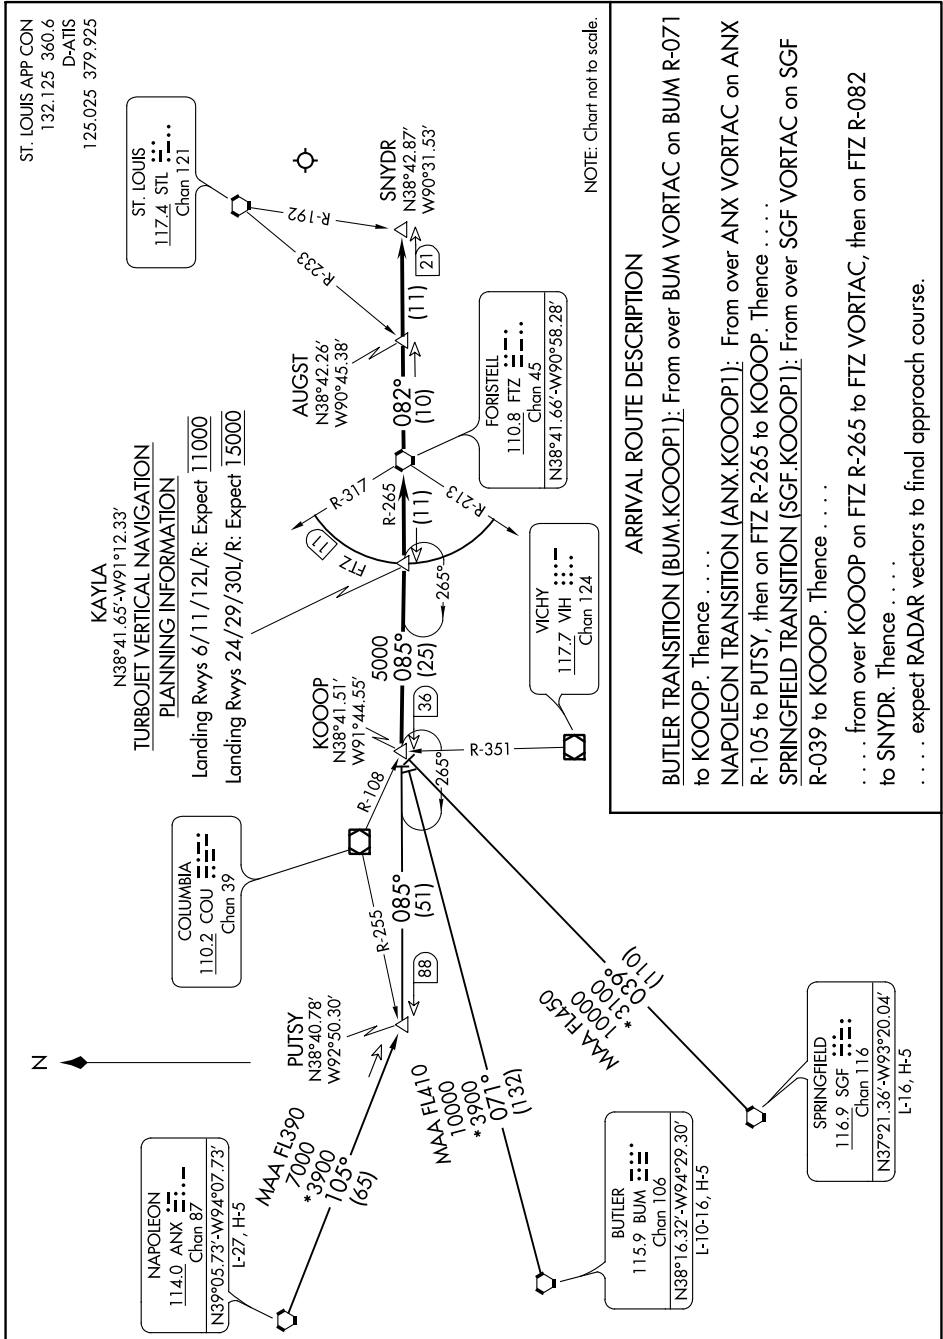

KOOOP ONE ARRIVAL

AL-360 (FAA)

ST LOUIS LAMBERT INTL (STL)

ST. LOUIS, MISSOURI

NC-3, 25 FEB 2021 to 25 MAR 2021

NC-3, 25 FEB 2021 to 25 MAR 2021

KOOOP ONE ARRIVAL

ST. LOUIS, MISSOURI

ST LOUIS LAMBERT INTL (STL)