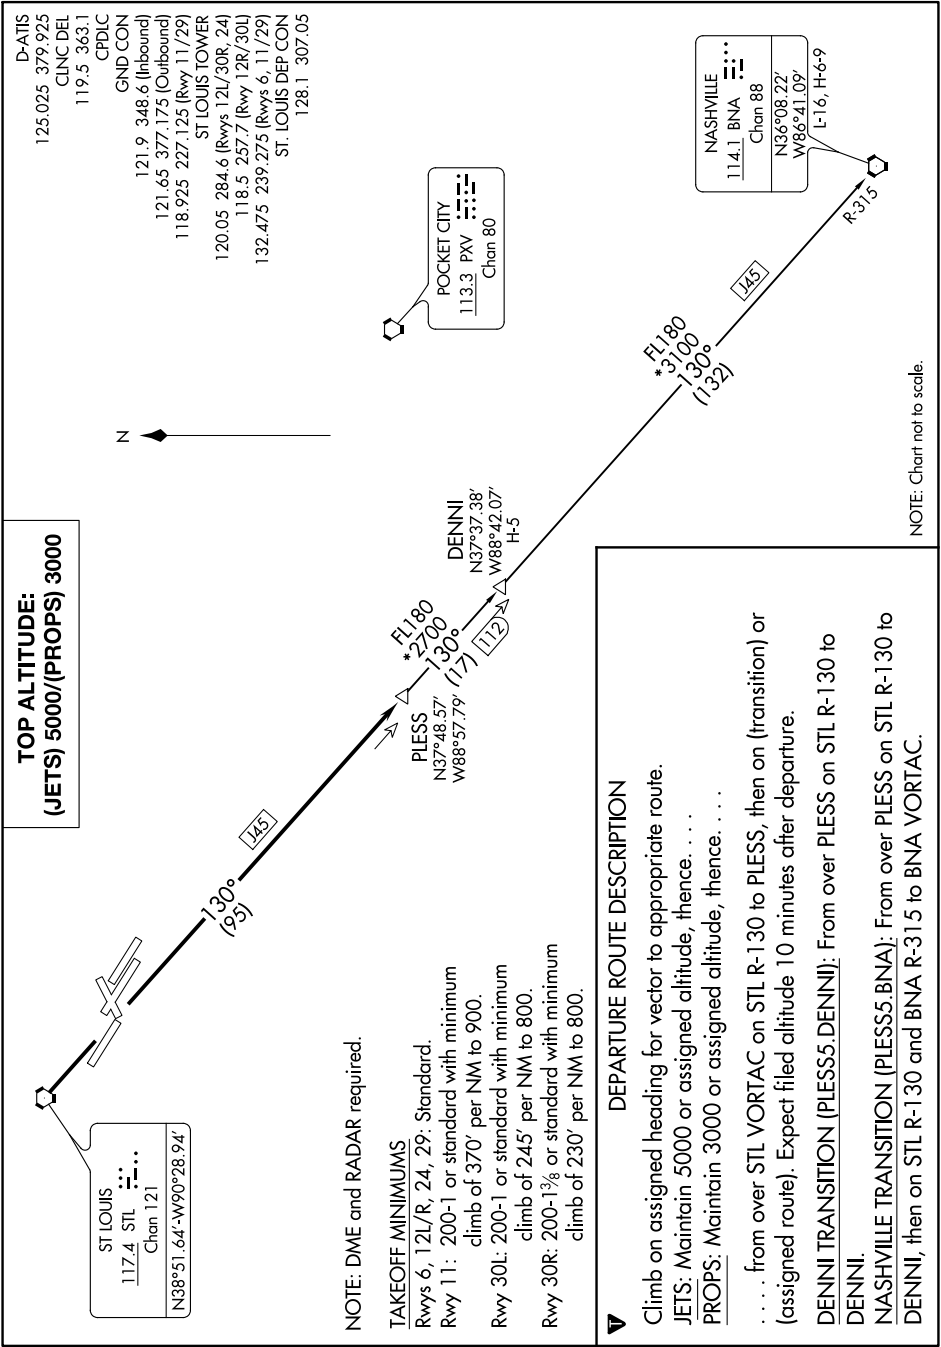

# PLESS FIVE DEPARTURE

AL-360 (FAA)

ST LOUIS LAMBERT INTL (STL)  
ST. LOUIS, MISSOURI

NC-3, 25 FEB 2021 to 25 MAR 2021

# PLESS FIVE DEPARTURE

NC-3, 25 FEB 2021 to 25 MAR 2021