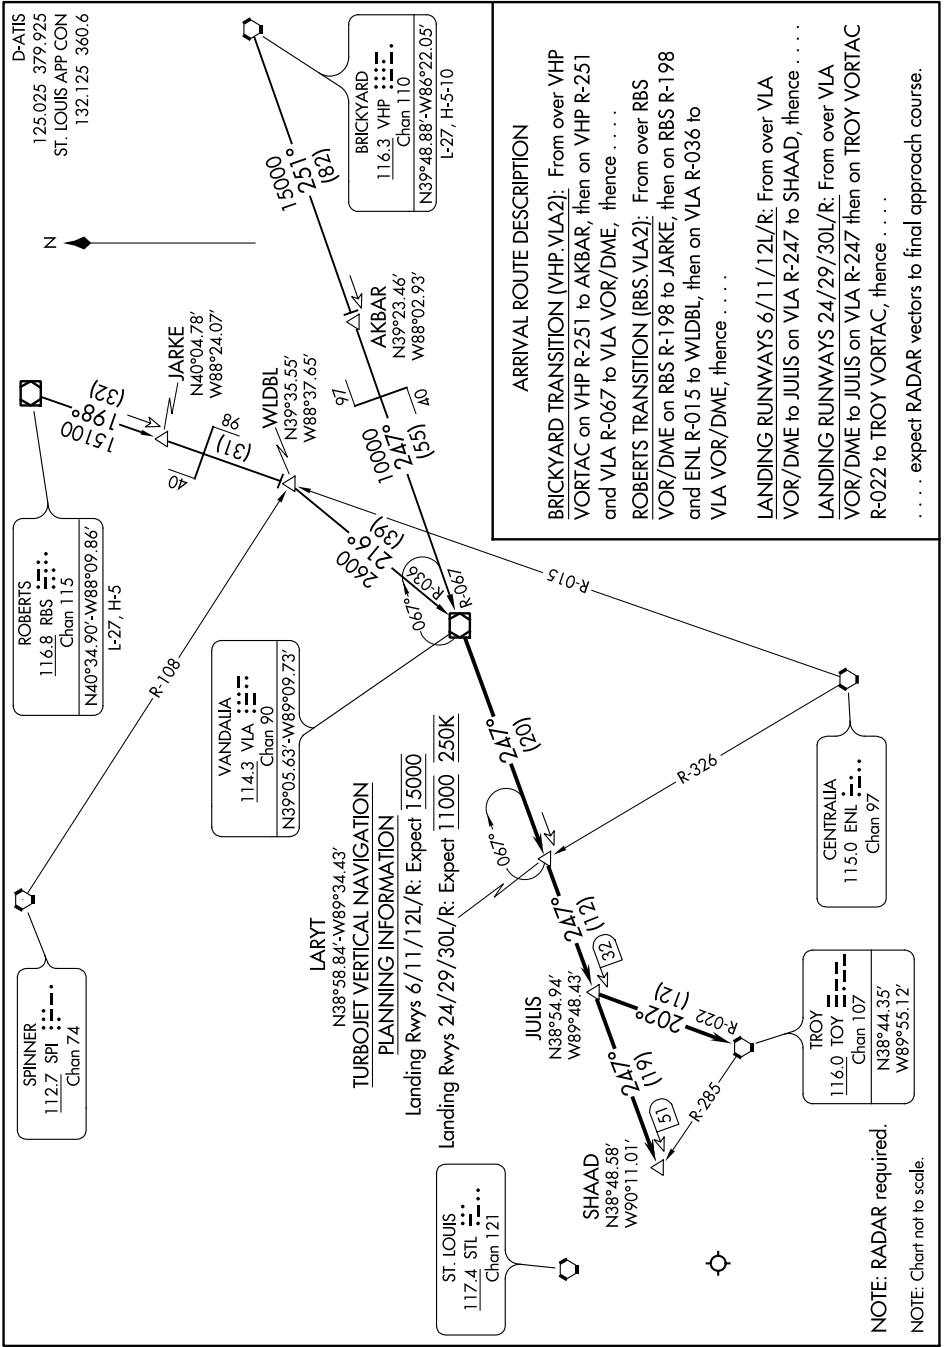

# VANDALIA TWO ARRIVAL

AL-360 (FAA)

ST LOUIS LAMBERT INTL (STL)

ST. LOUIS, MISSOURI

NC-3, 25 FEB 2021 to 25 MAR 2021

NC-3, 25 FEB 2021 to 25 MAR 2021

# VANDALIA TWO ARRIVAL

ST. LOUIS, MISSOURI

ST LOUIS LAMBERT INTL (STL)