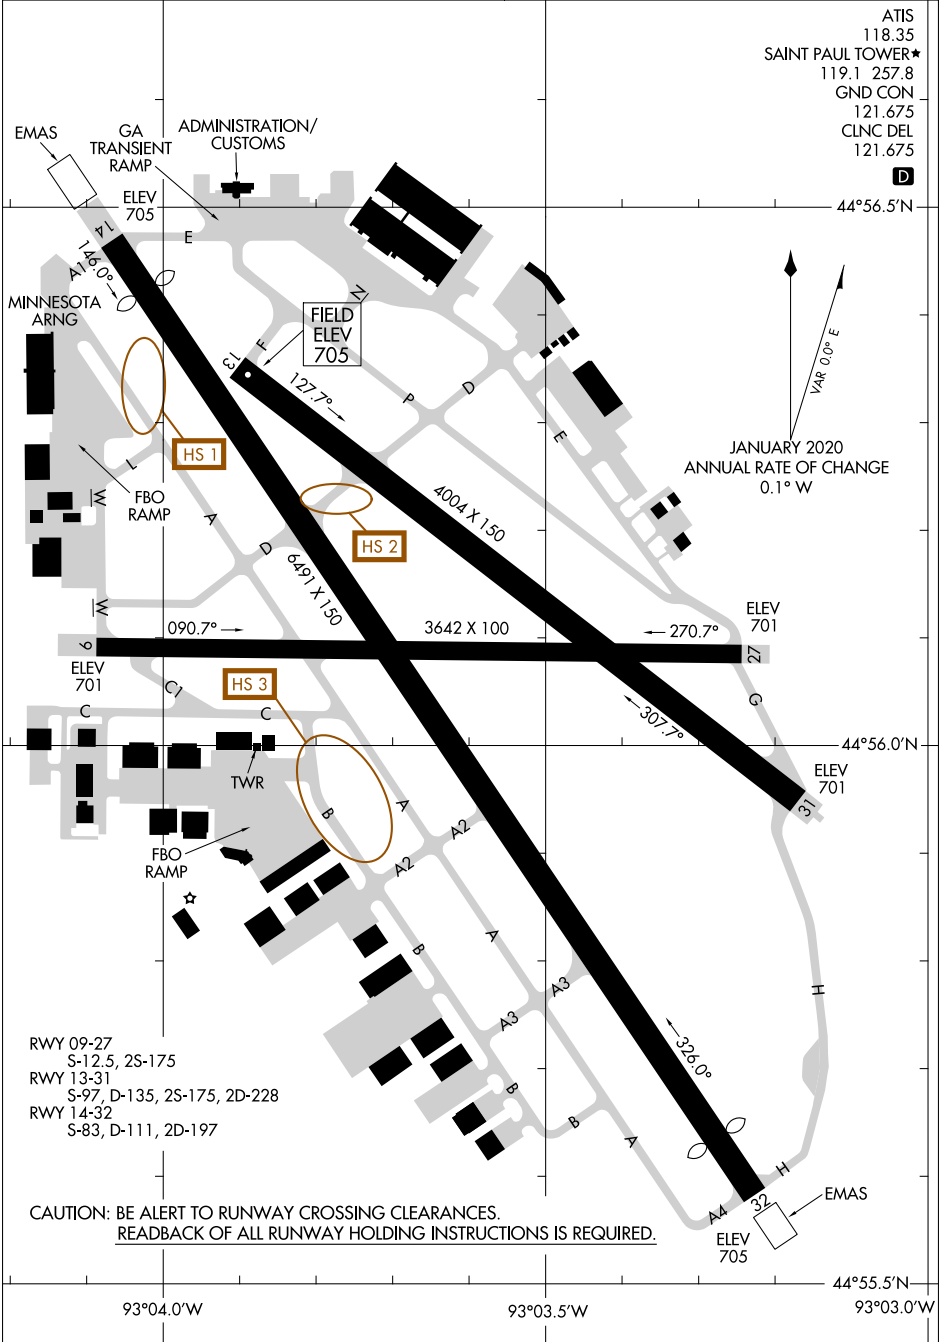

20142
AIRPORT DIAGRAM

AL-263 (FAA)

ST PAUL DOWNTOWN HOLMAN FLD (STP)
 ST PAUL, MINNESOTA

NC-1, 25 FEB 2021 to 25 MAR 2021

NC-1, 25 FEB 2021 to 25 MAR 2021

20142
AIRPORT DIAGRAM

ST PAUL, MINNESOTA
ST PAUL DOWNTOWN HOLMAN FLD (STP)