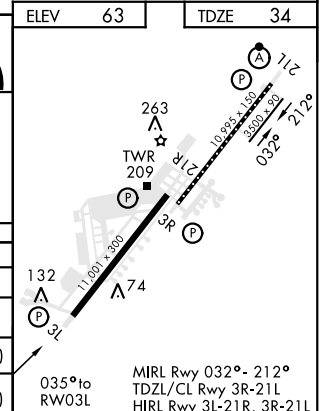

CATEGORY	A	B	C	D	E
LPV DA		234/40	200	(200-34)	
RNAV/ VNAV DA		522-2	488	(500-2)	
RNAV MDA	600/55	566 (600-1)	600-1½	566	(600-1½)
CIRCLING*	600-1	537 (600-1)	1100-3 1037(1100-3)	1200-3	1137 (1200-3)

RNAV (GPS) RWY 3L

SW-2, 25 FEB 2021 to 25 MAR 2021

SW-2, 25 FEB 2021 to 25 MAR 2021