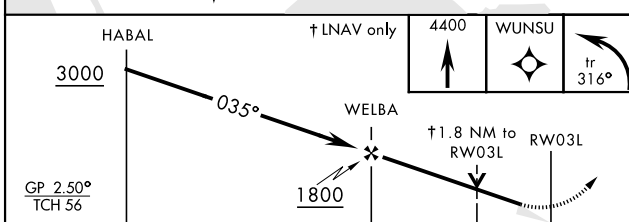

CATEGORY	A	B	C	D	E
LPV DA		234/40	200	(200-34)	
RNAV/ VNAV DA		522-2	488	(500-2)	
RNAV MDA	600/55	566 (600-1)	600-1½	566	(600-1½)
CIRCLING*	600-1	537 (600-1)	1100-3 1037(1100-3)	1200-3	1137 (1200-3)

RNAV (GPS) RWY 3L

SW-2, 25 FEB 2021 to 25 MAR 2021

SW-2, 25 FEB 2021 to 25 MAR 2021