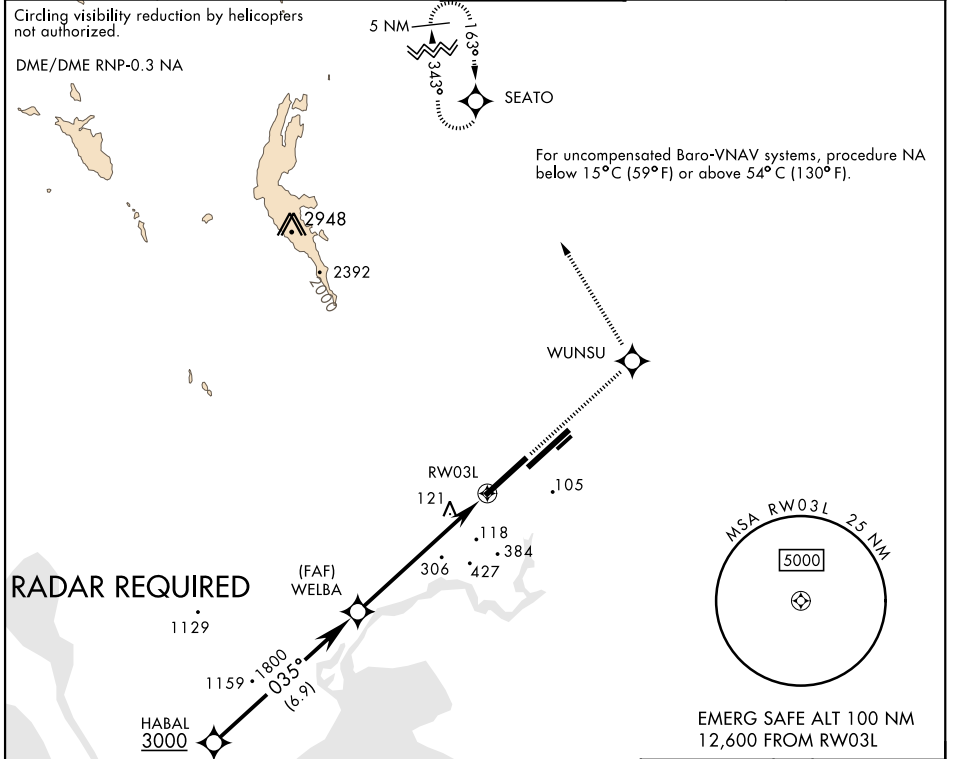

RNAV (GPS) RWY 3L

WAAS CH 71275 W03A	APCH CRS 035°	Rwy Idg 11,001 TDZE 34 Arprt Elev 63
--	-------------------------	---

AL-488 [USAF]

TRAVIS AFB (KSUU)

⚠ * When Rwy 3R VGSi inop, circling to Rwy 3R not authorized at night. Circling not authorized NW of Rwy 3L-21R. MISSED APPROACH: Climb to 4400 direct WUNSU, track 316° to SEATO and hold, continue climb-in-hold to 4400.

ATIS 135.55 292.125	TRAVIS APP CON 119.9 (S) 126.6 (N) 281.45	TRAVIS TOWER 120.75 254.4	GND CON 121.8 289.4	CLNC DEL 127.55 335.8
-------------------------------	---	-------------------------------------	-------------------------------	---------------------------------

RNAV (GPS) RWY 3L

SW-2, 25 FEB 2021 to 25 MAR 2021

SW-2, 25 FEB 2021 to 25 MAR 2021