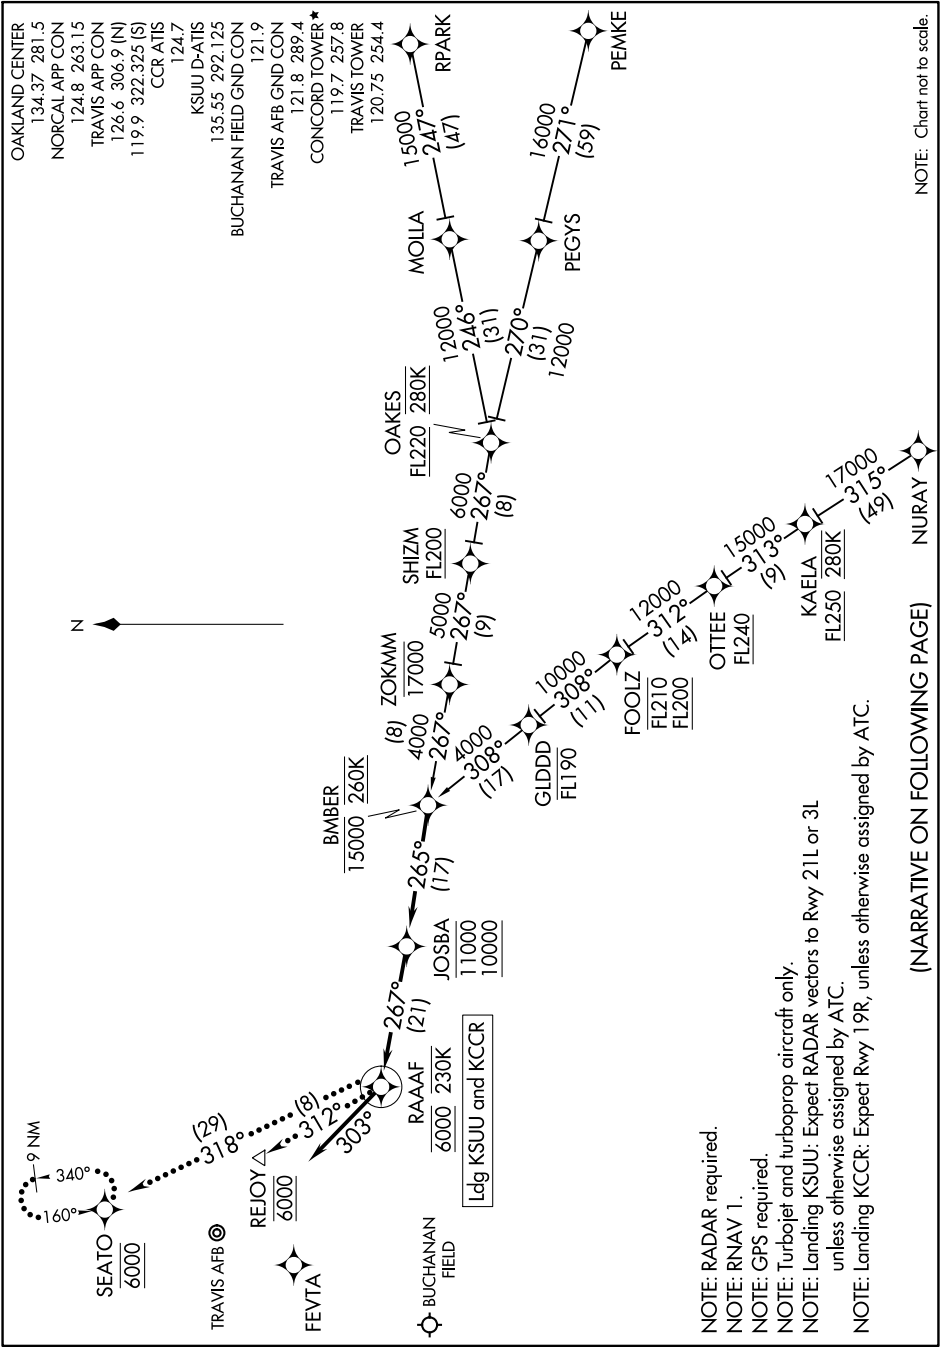

# BMBER ONE ARRIVAL (RNAV)

AL-5320 (FAA)

CONCORD, CALIFORNIA

SW-2, 25 FEB 2021 to 25 MAR 2021

NOTE: Chart not to scale.

(NARRATIVE ON FOLLOWING PAGE)

SW-2, 25 FEB 2021 to 25 MAR 2021

# BMBER ONE ARRIVAL (RNAV)

CONCORD, CALIFORNIA